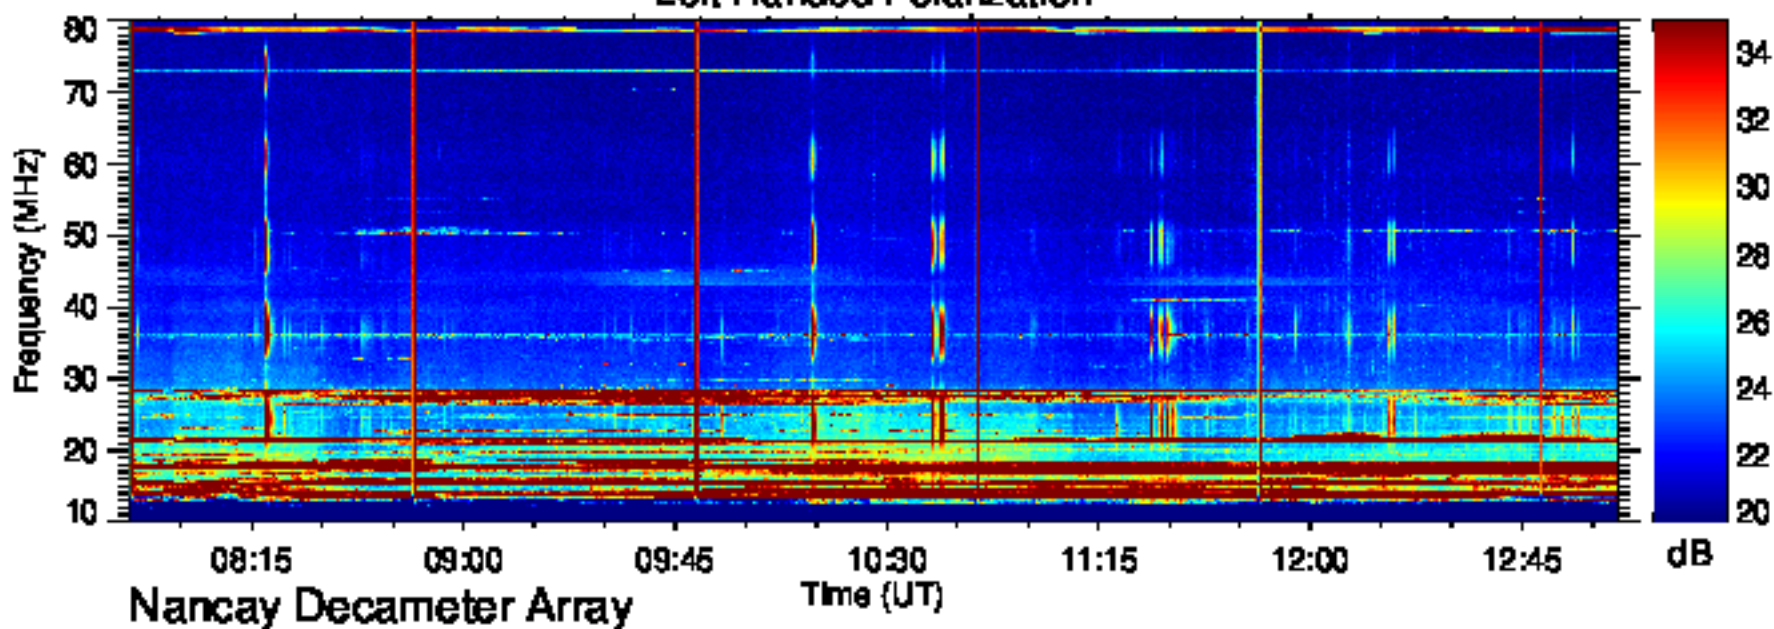

### Right Handed Polarization

# S260531

### Left Handed Polarization

Nancay Decameter Array