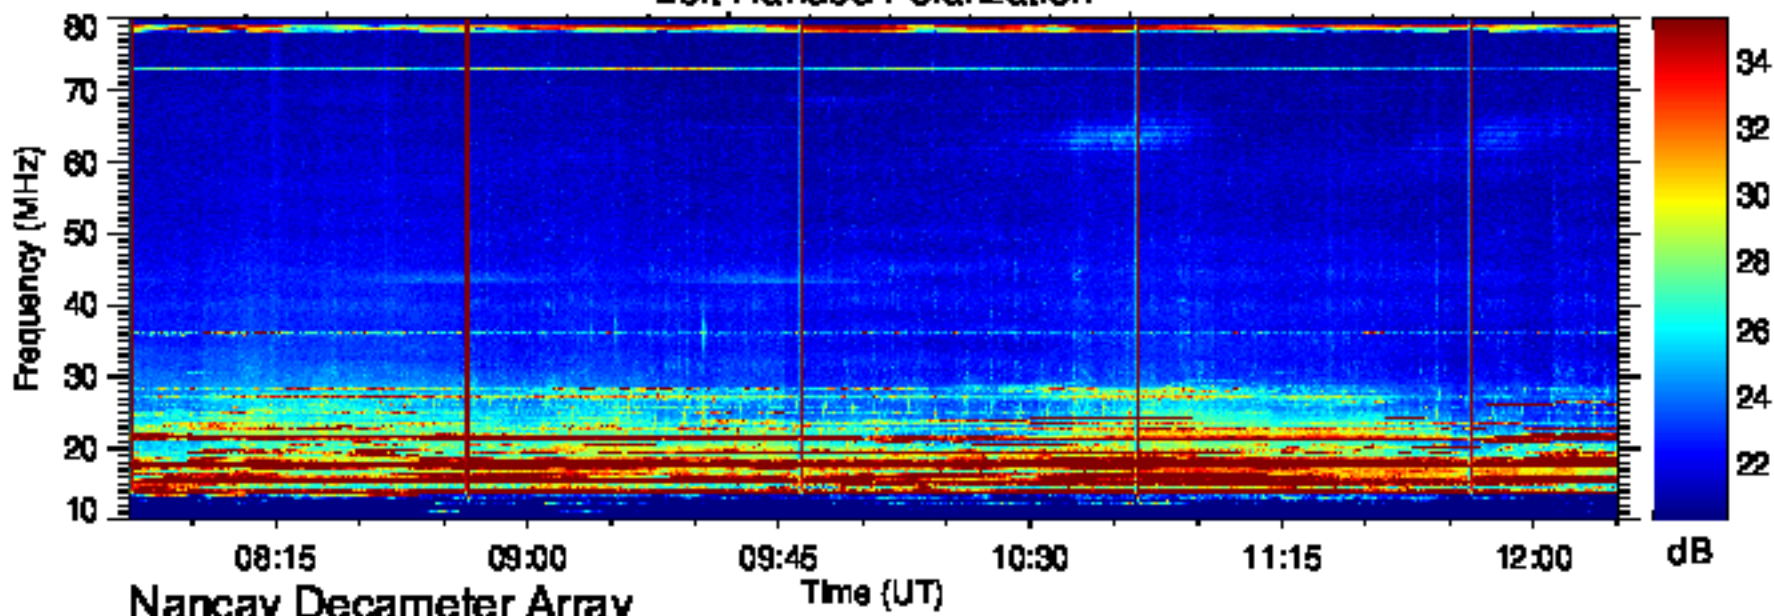

### Right Handed Polarization

# S260428

### Left Handed Polarization

Nancay Decameter Array