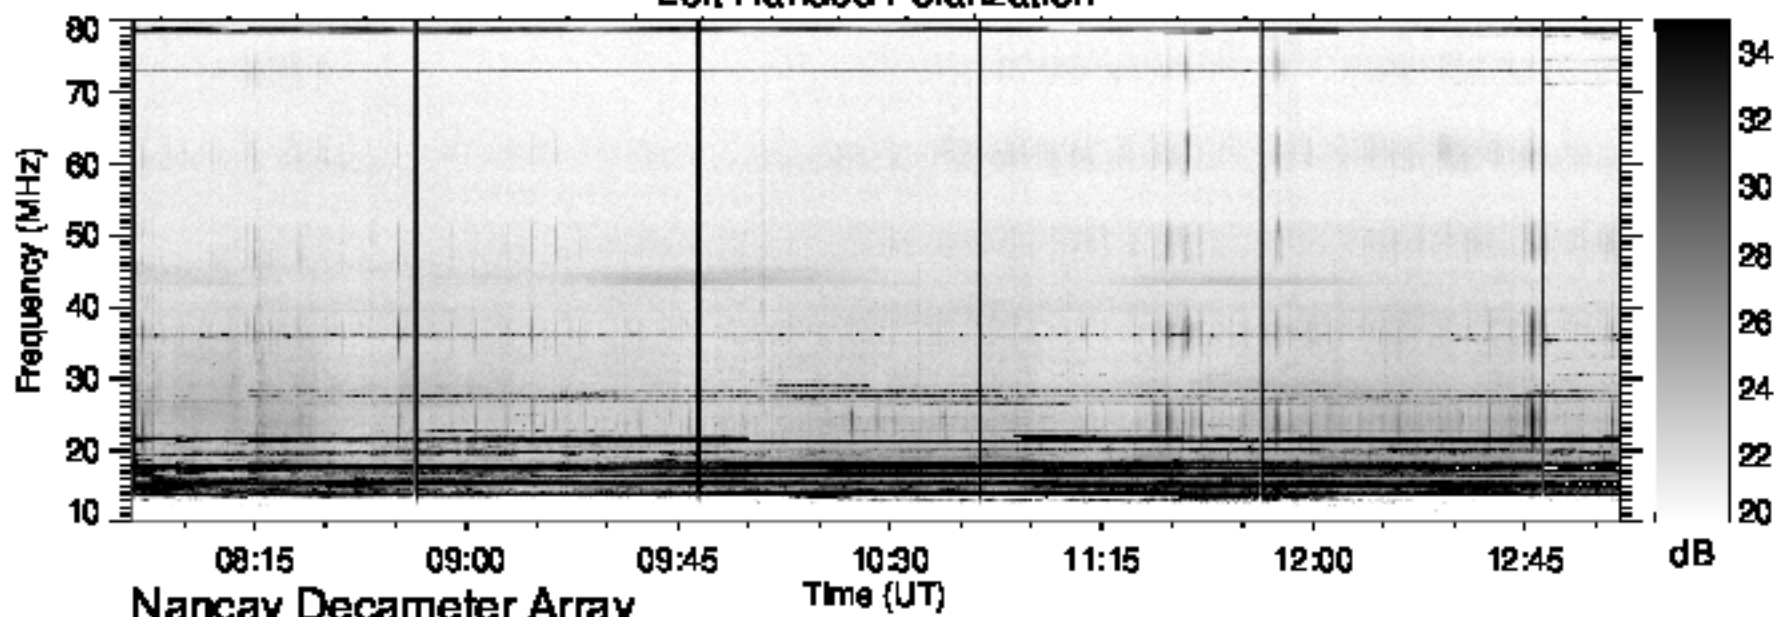

### Right Handed Polarization

# S260530

### Left Handed Polarization

Nancay Decameter Array