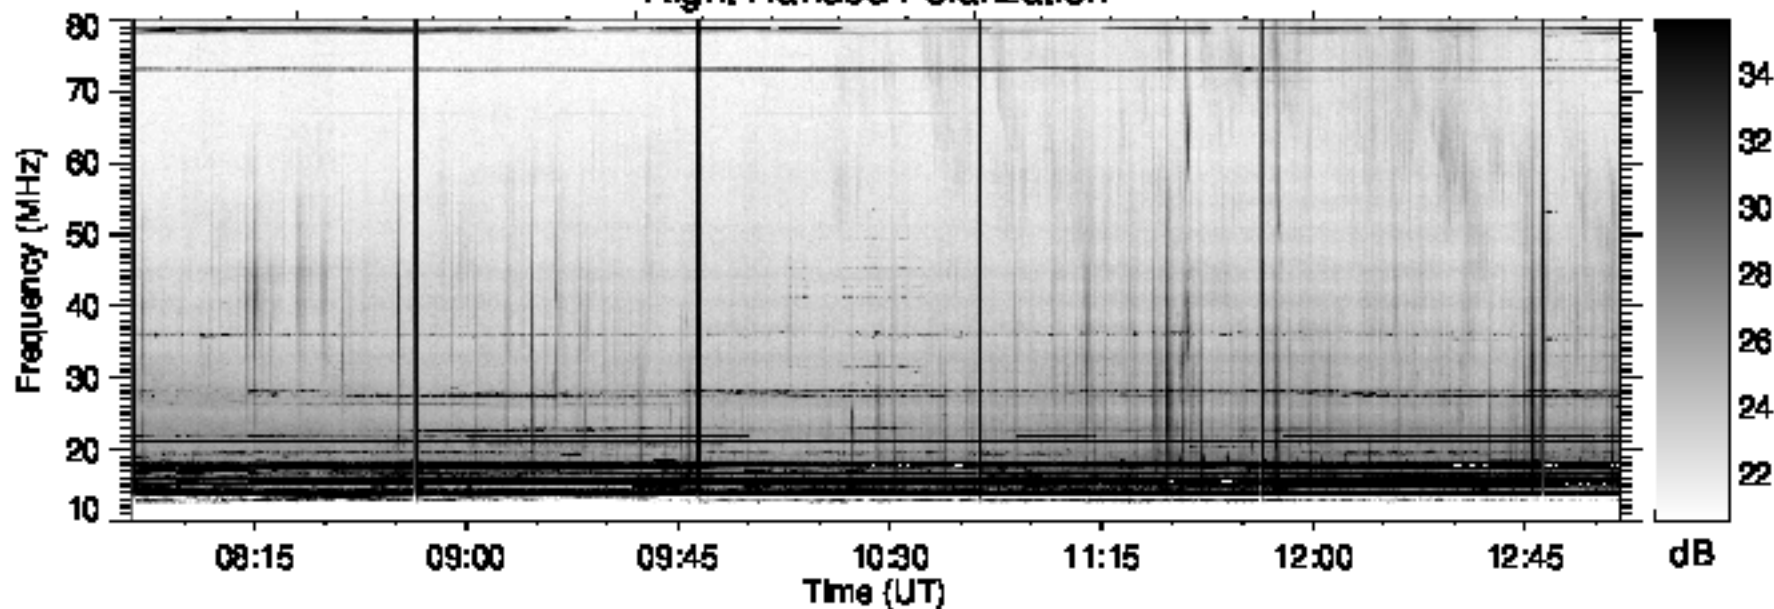

### Right Handed Polarization

# S260530

### Left Handed Polarization

Nancay Decameter Array