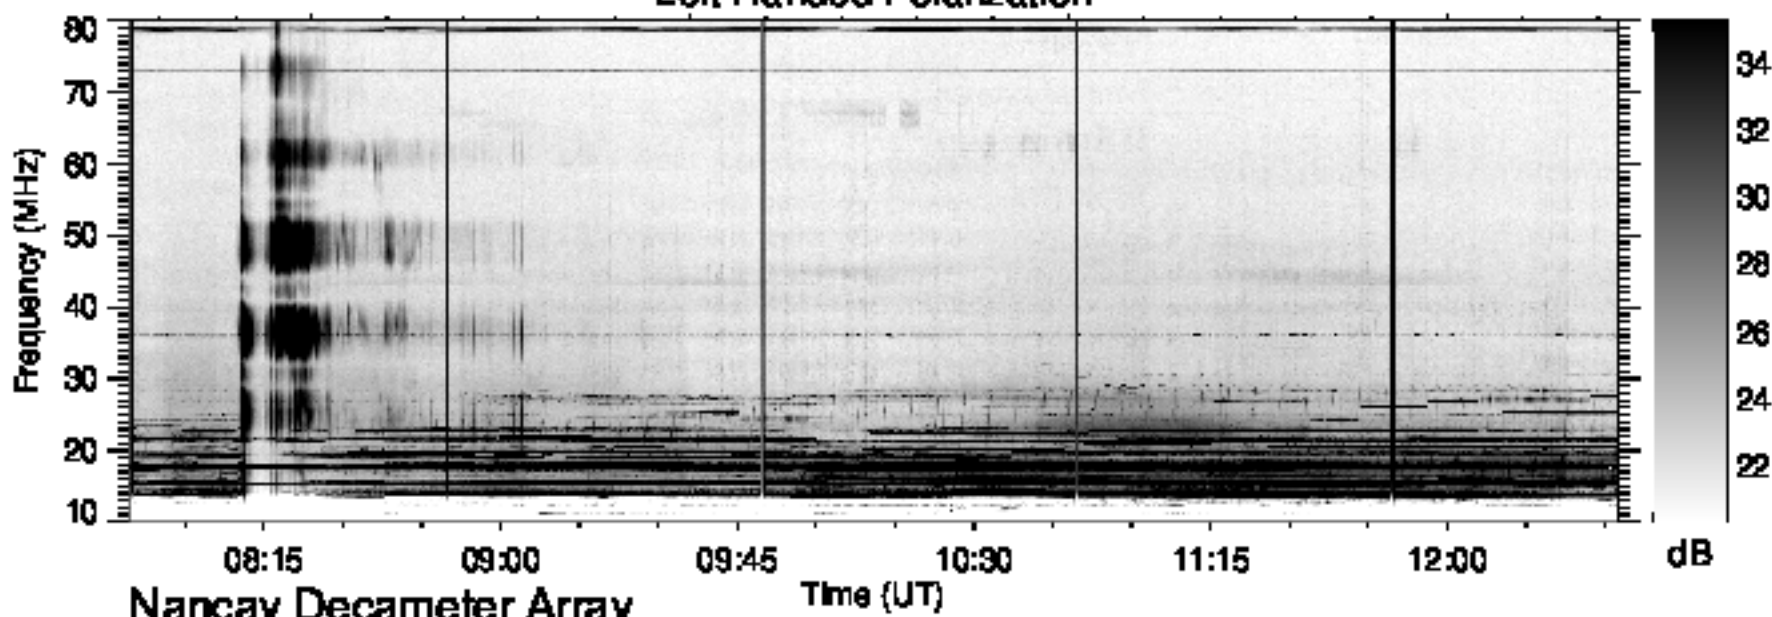

### Right Handed Polarization

# S260424

### Left Handed Polarization

Nancay Decameter Array