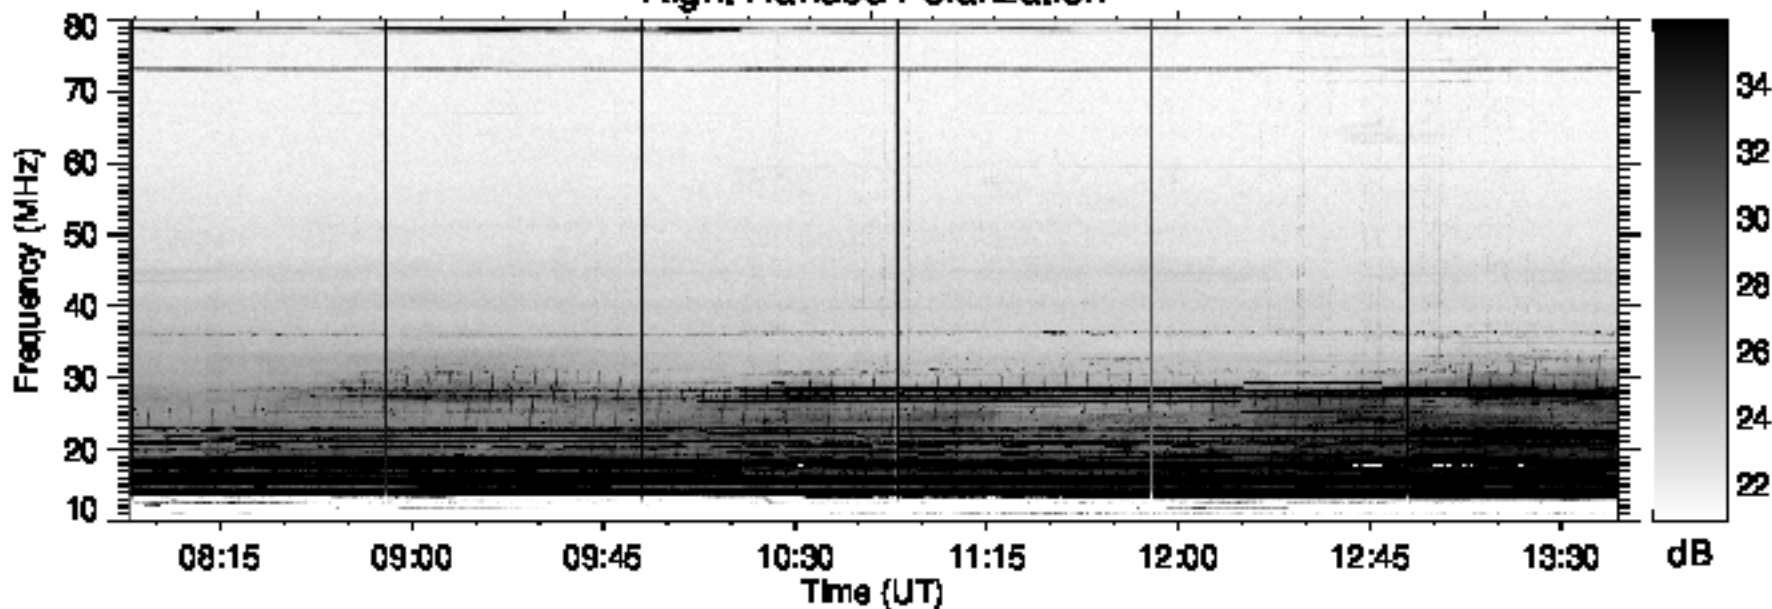

### Right Handed Polarization

# S260406

### Left Handed Polarization

Nancay Decameter Array