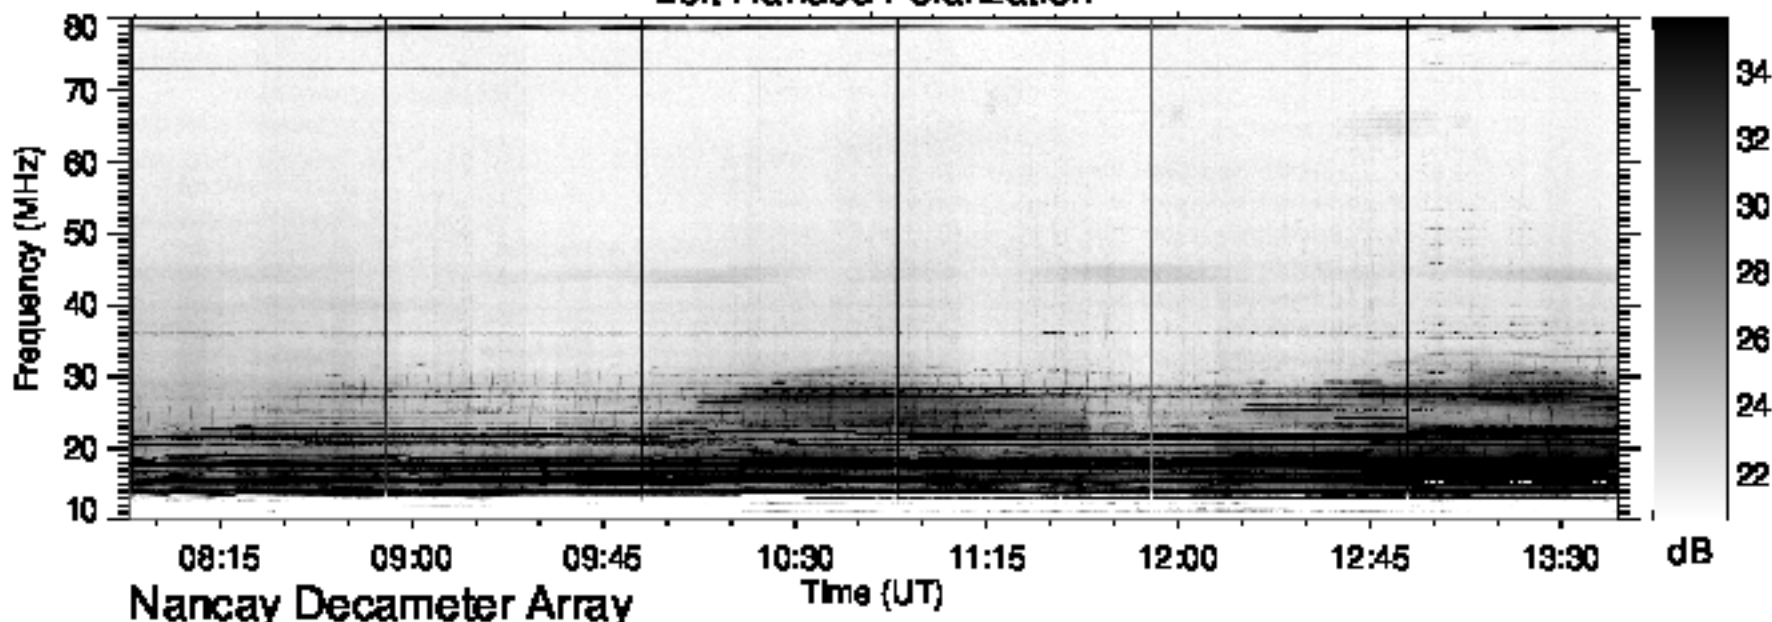

### Right Handed Polarization

# S260406

### Left Handed Polarization

Nancay Decameter Array