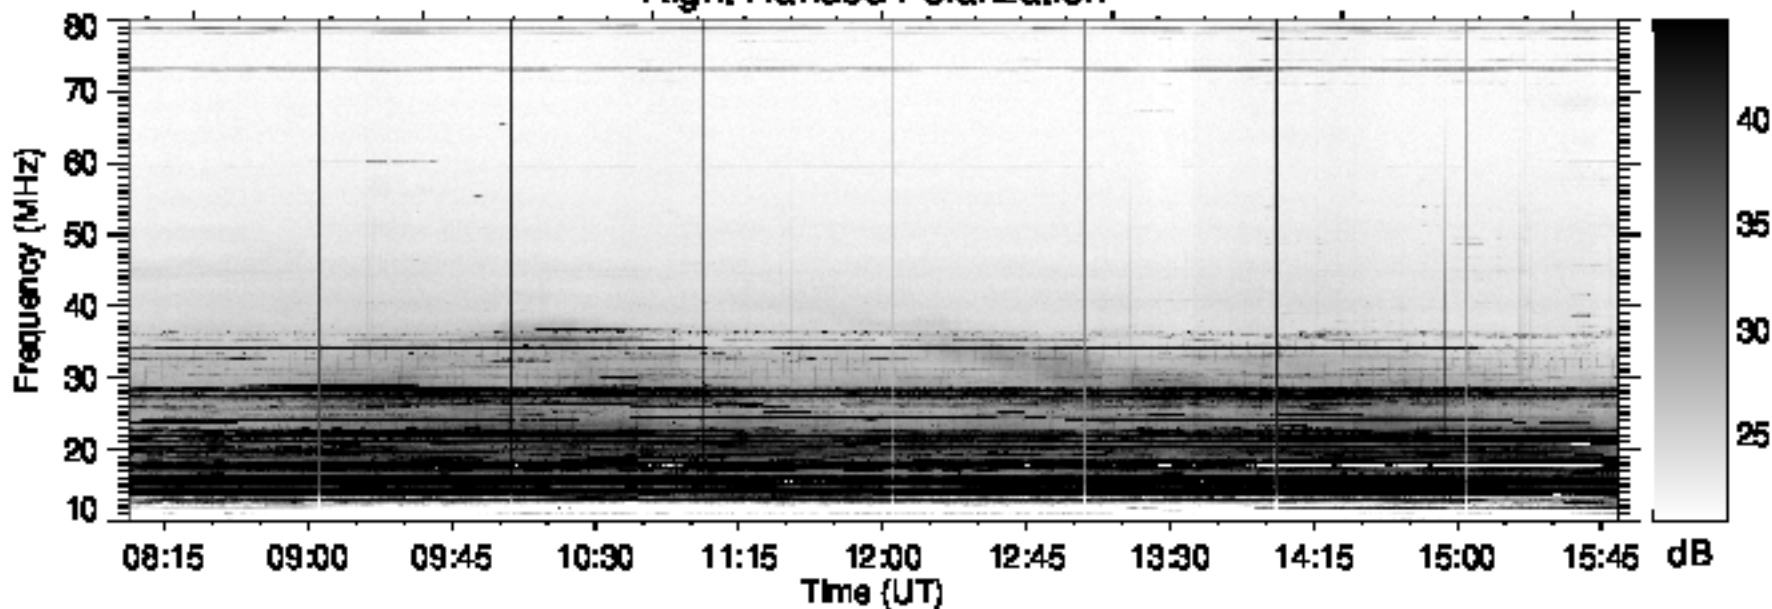

### Right Handed Polarization

# S260303

### Left Handed Polarization

Nancay Decameter Array