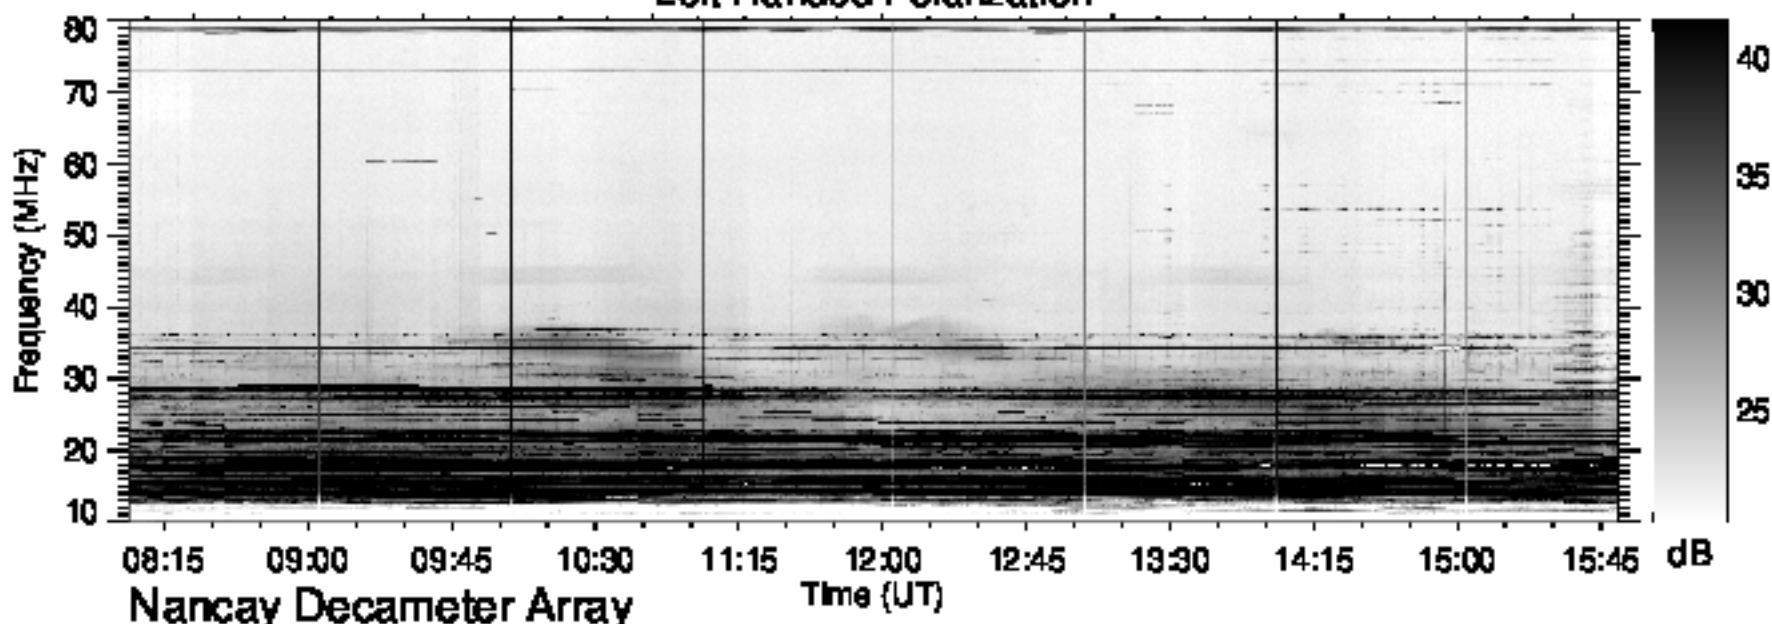

### Right Handed Polarization

# S260303

### Left Handed Polarization

Nancay Decameter Array