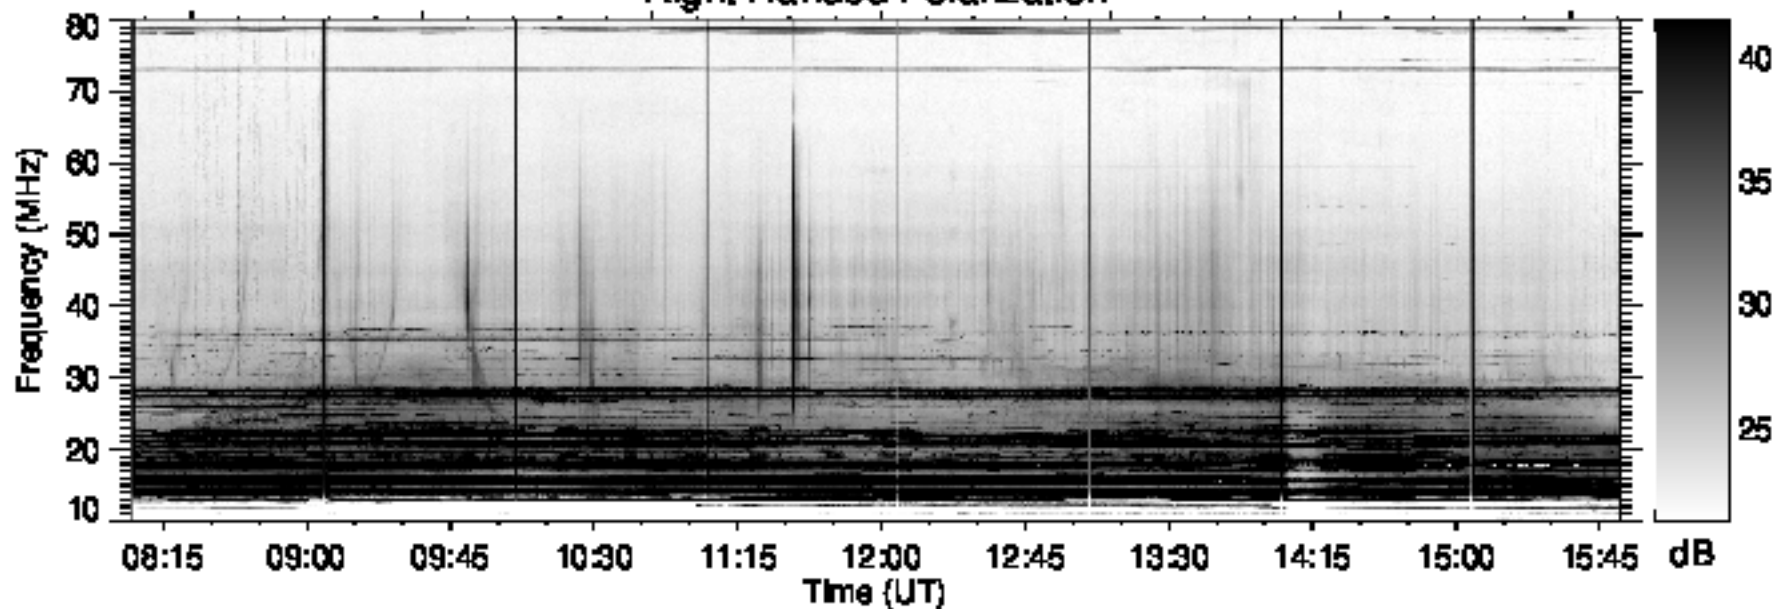

### Right Handed Polarization

# S260203

### Left Handed Polarization

Nancay Decameter Array