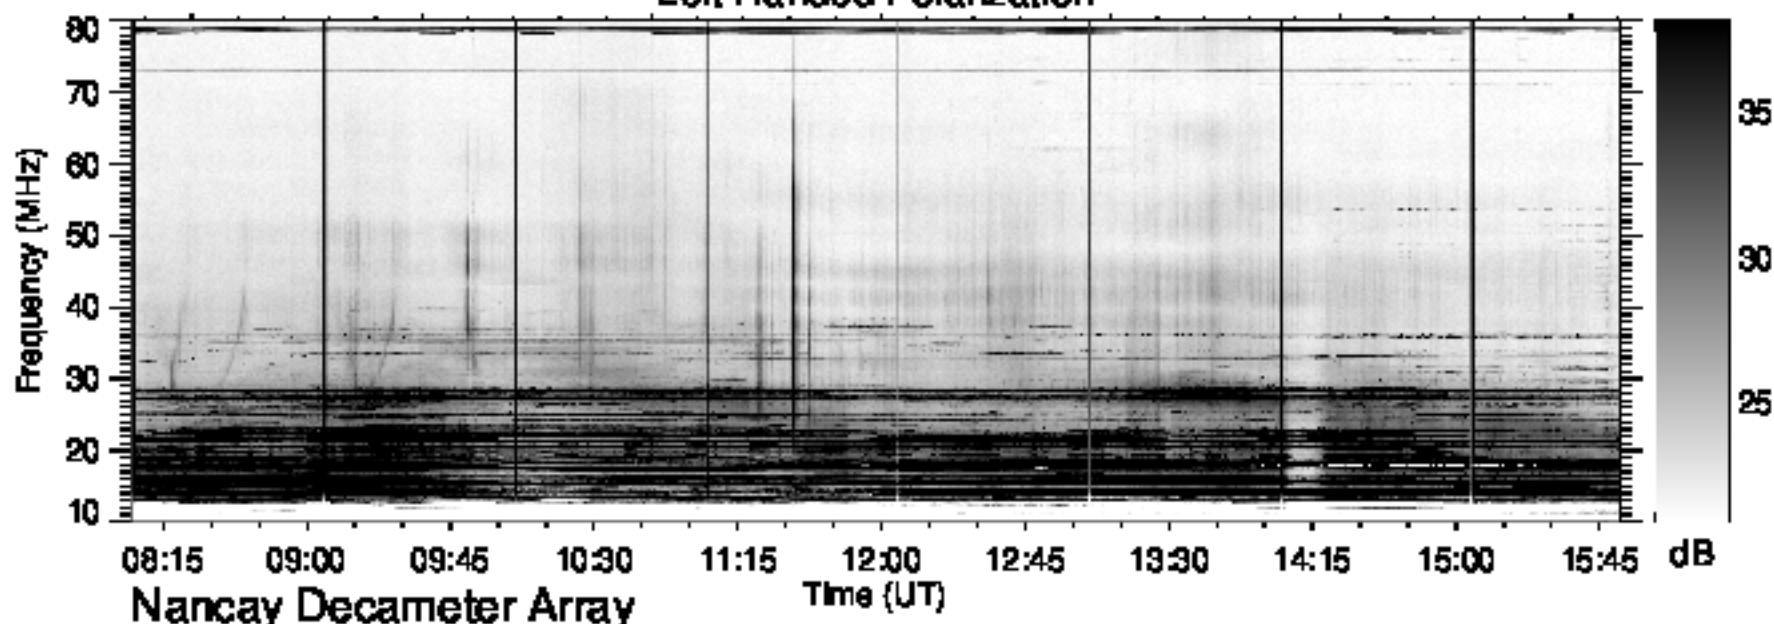

### Right Handed Polarization

# S260203

### Left Handed Polarization

Nancay Decameter Array