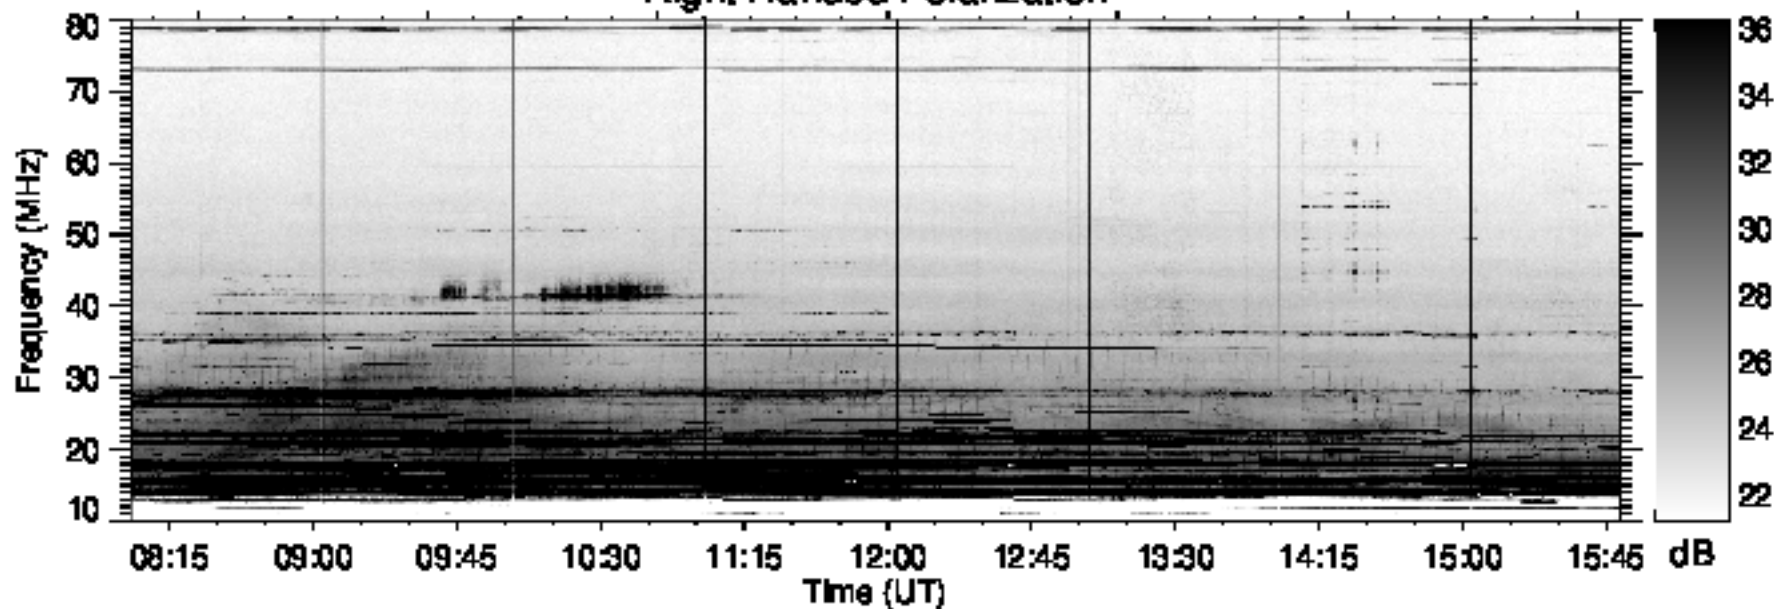

### Right Handed Polarization

# S260121

### Left Handed Polarization

Nancay Decameter Array