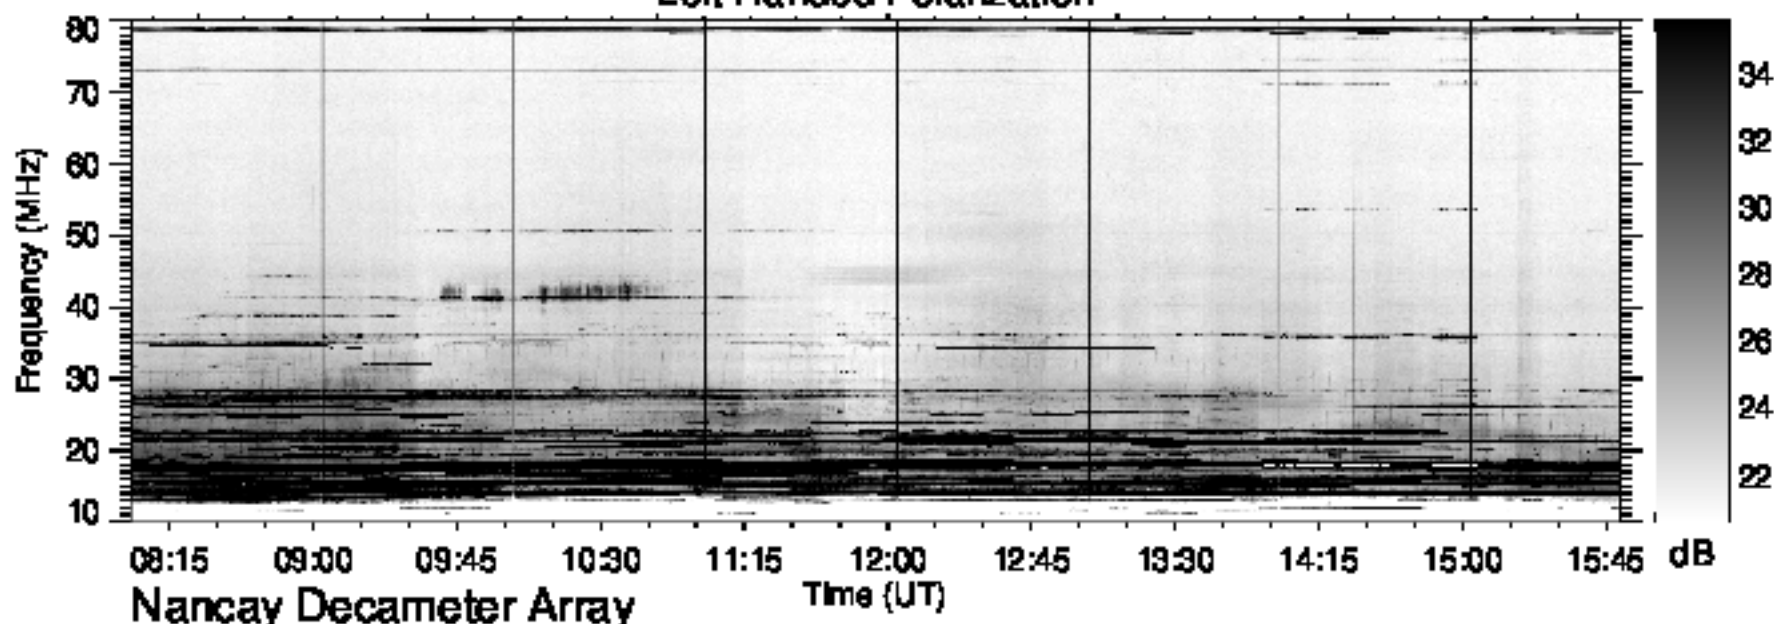

### Right Handed Polarization

# S260121

### Left Handed Polarization

Nancay Decameter Array