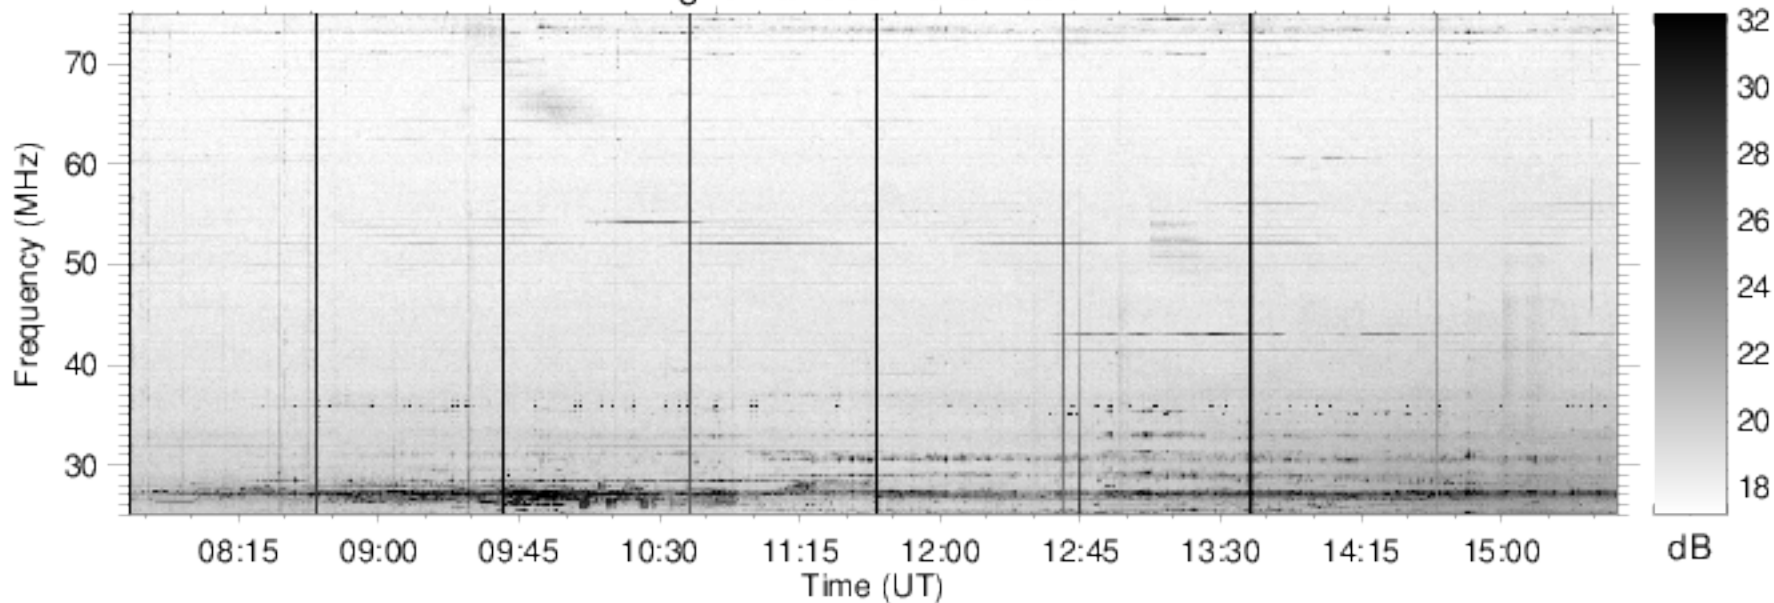

### Right Handed Polarization

# S971005

### Left Handed Polarization

Nancay Decameter Array