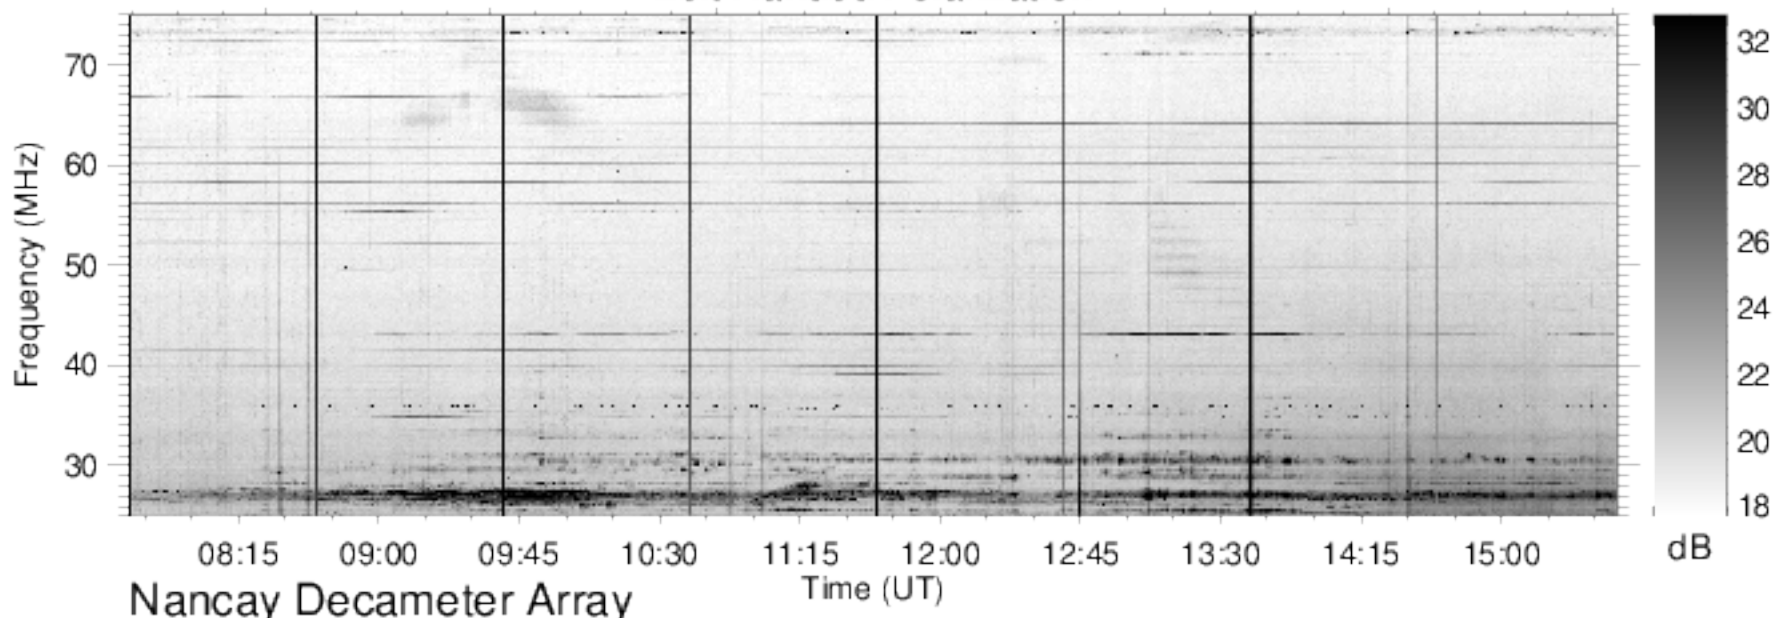

### Right Handed Polarization

# S971005

### Left Handed Polarization

Nancay Decameter Array