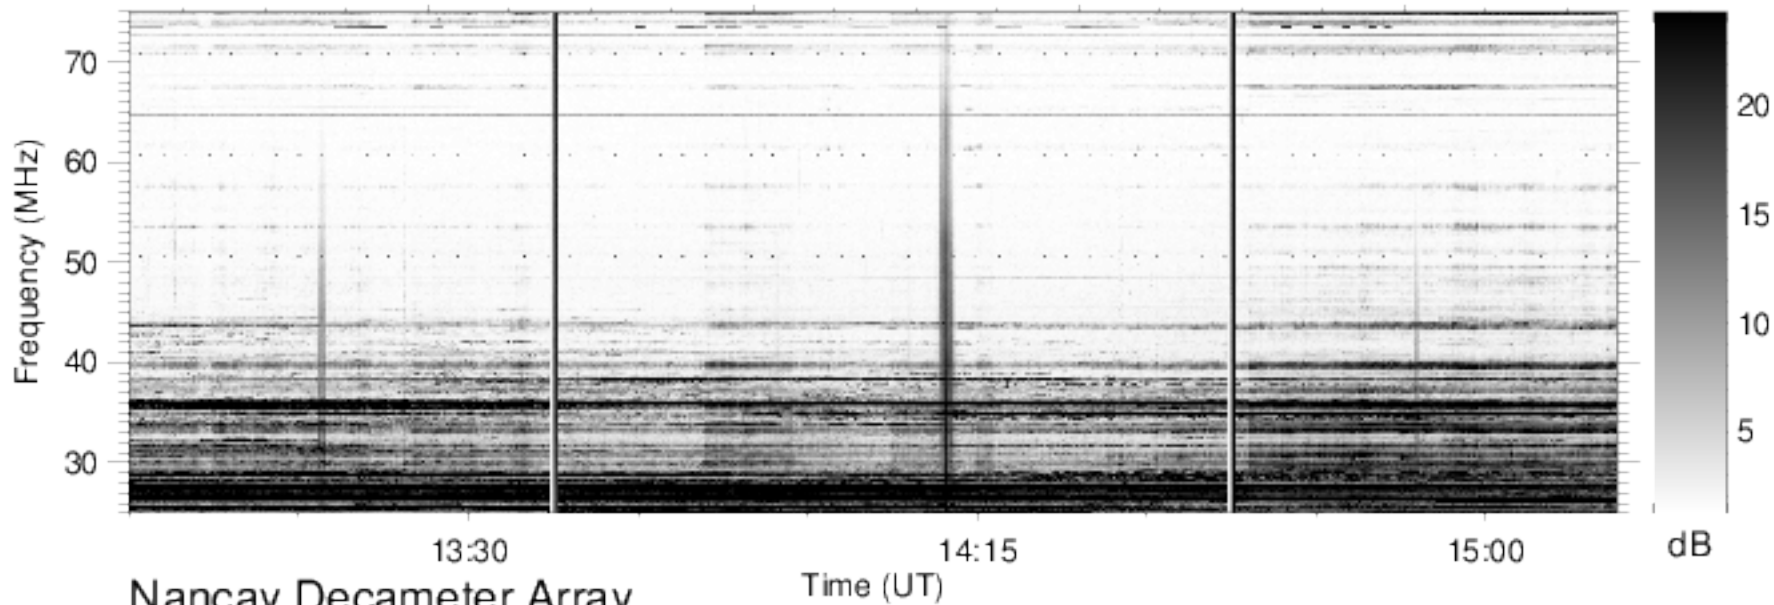

### Right Handed Polarization

# S911015

### Left Handed Polarization

Nancay Decameter Array