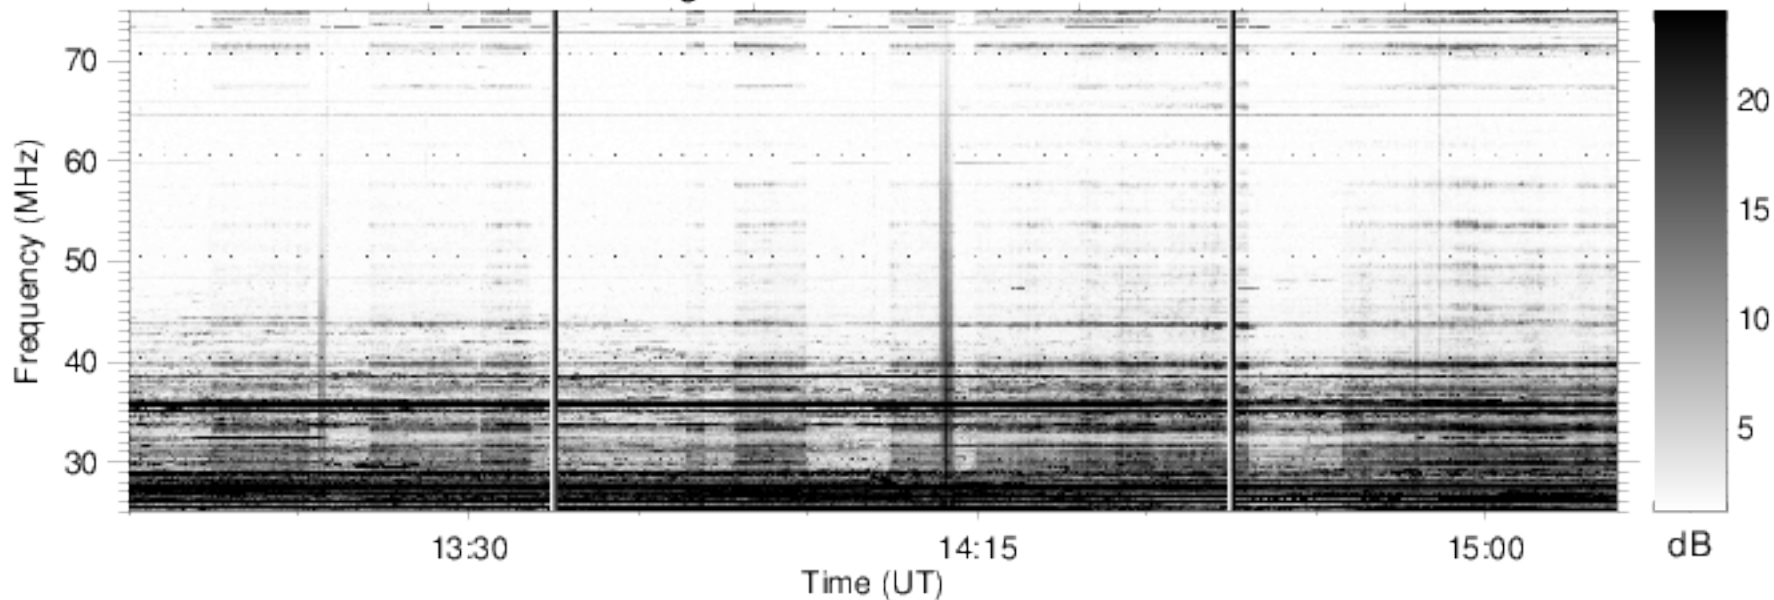

### Right Handed Polarization

# S911015

### Left Handed Polarization

Nancay Decameter Array