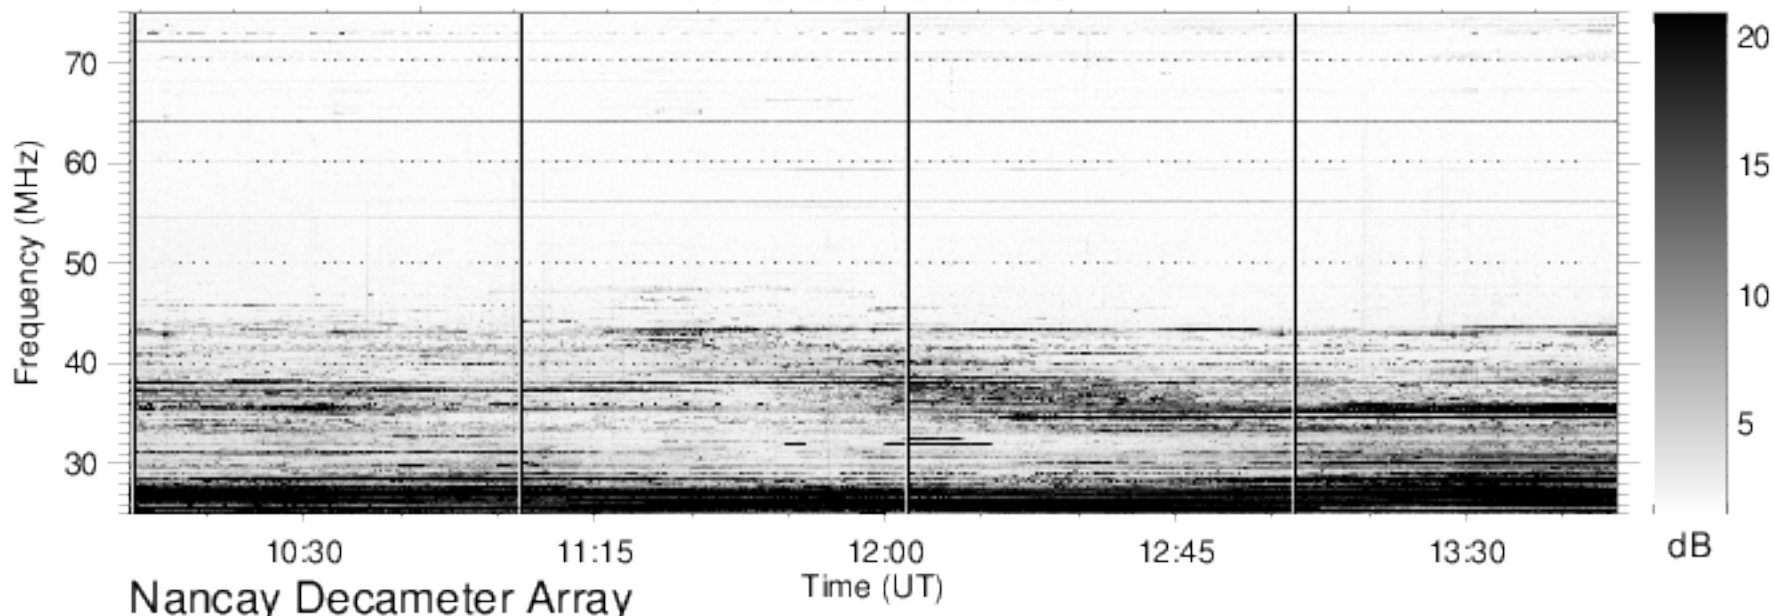

### Right Handed Polarization

# S910304

### Left Handed Polarization

Nancay Decameter Array