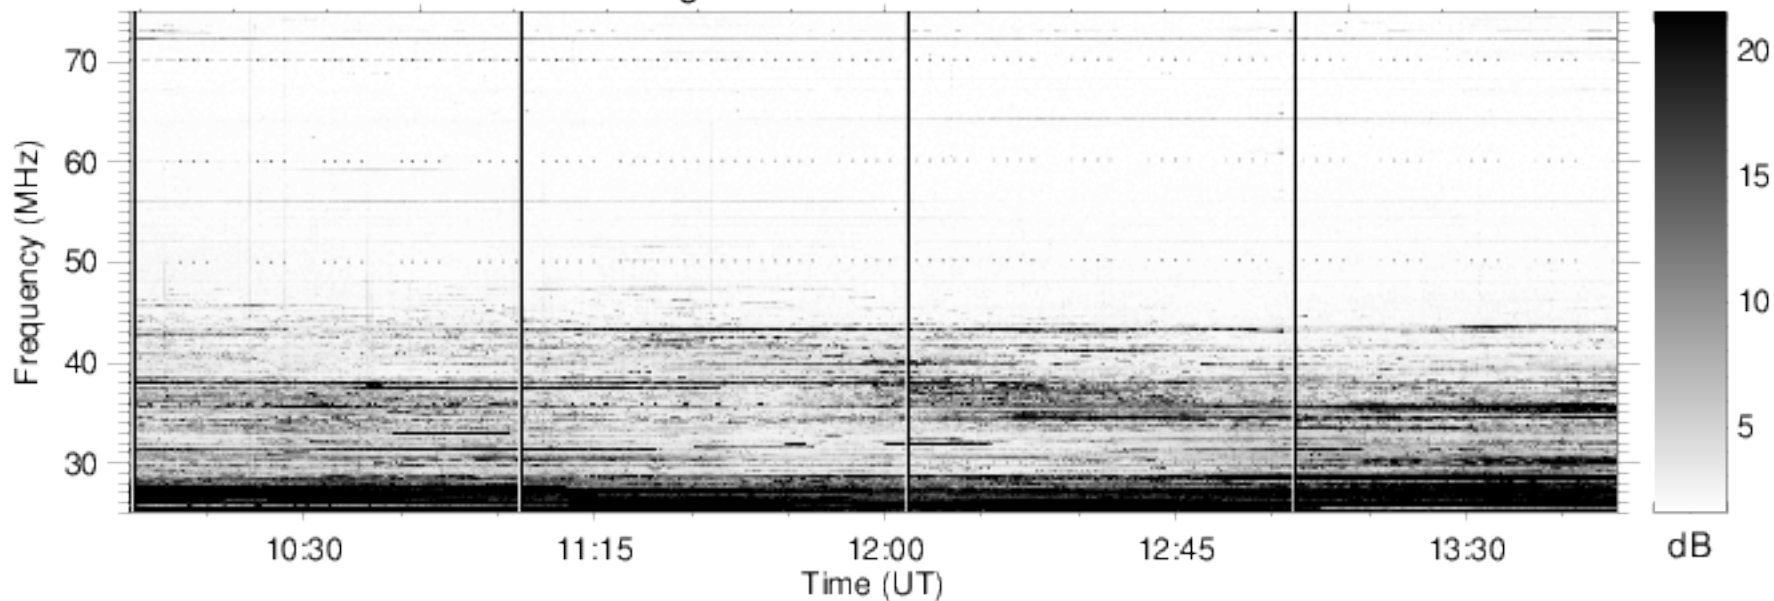

### Right Handed Polarization

# S910304

### Left Handed Polarization

Nancay Decameter Array