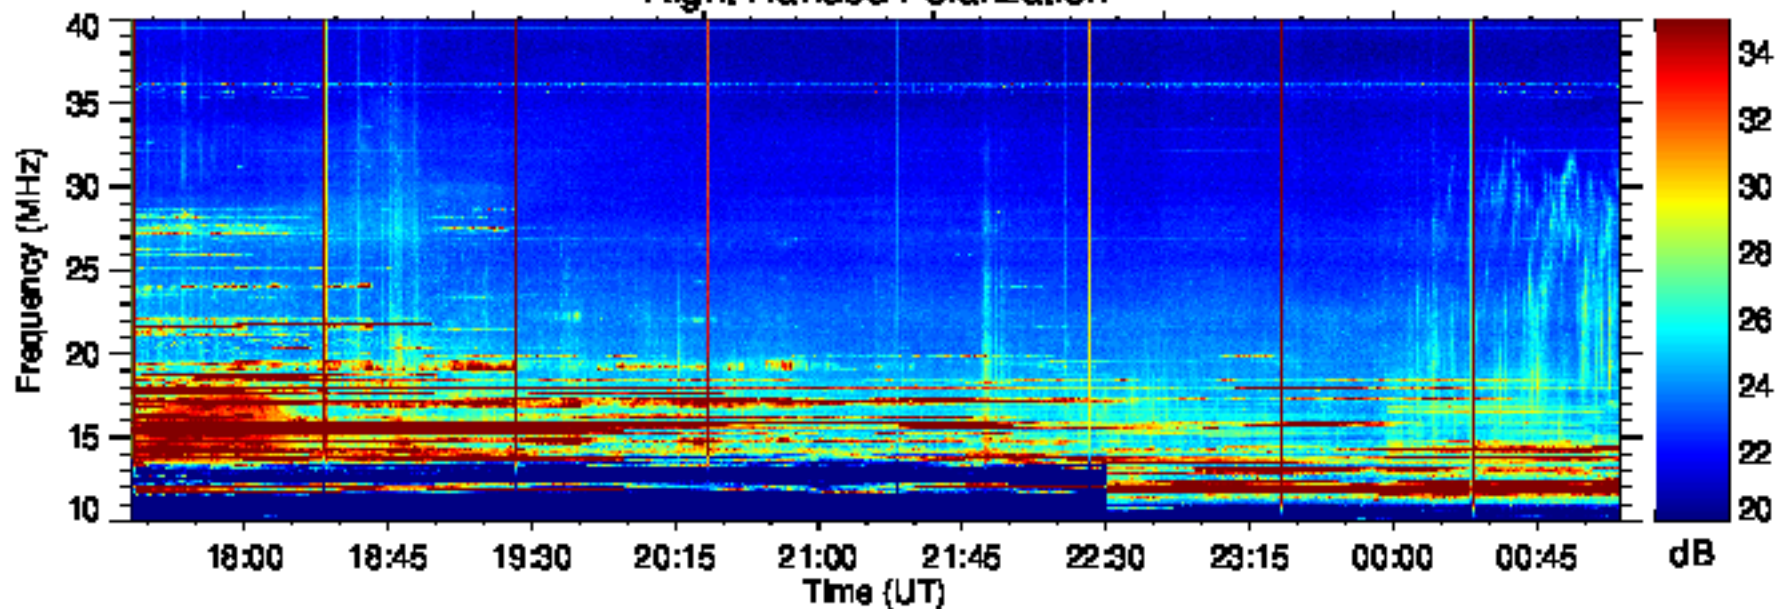

Right Handed Polarization

J221028

Left Handed Polarization

Nancay Decameter Array