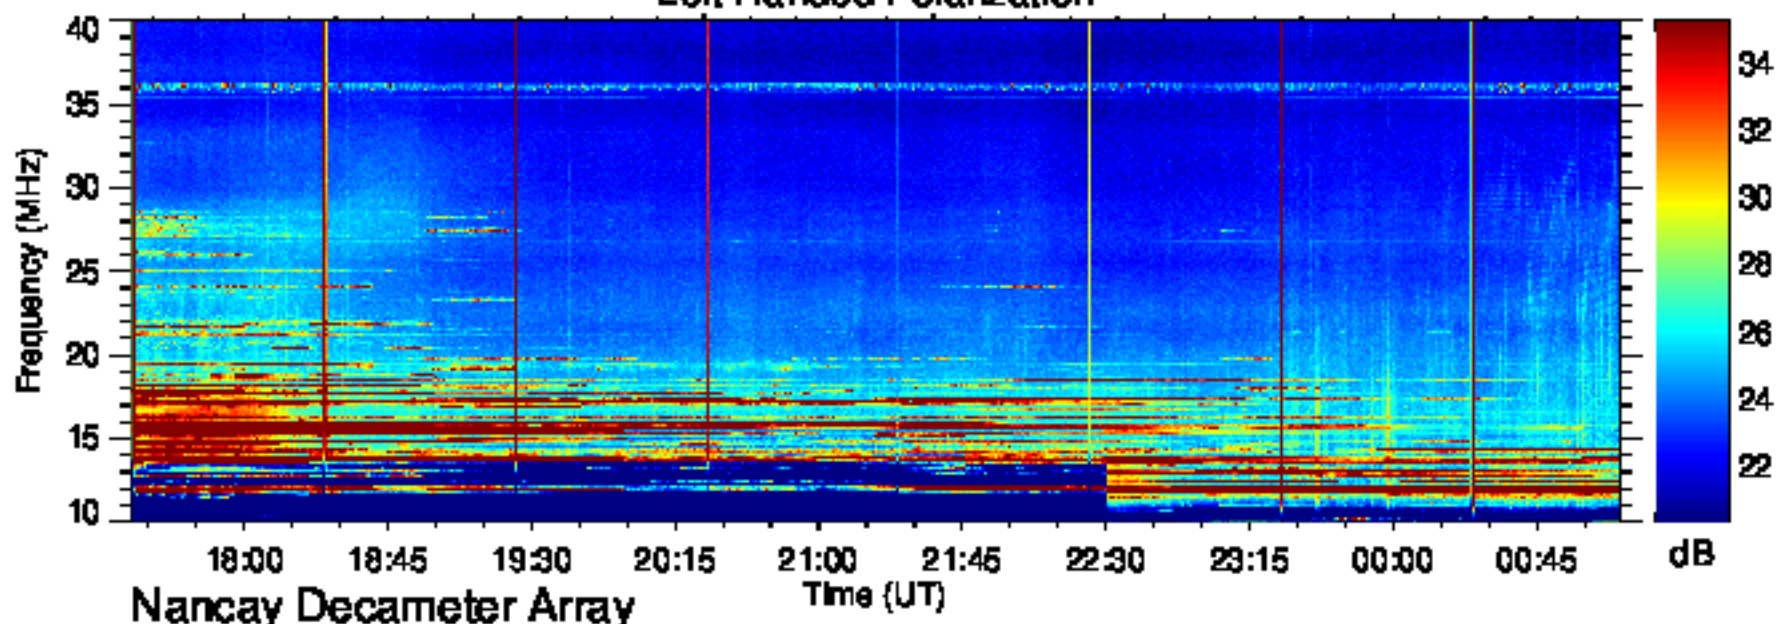

Right Handed Polarization

J221028

Left Handed Polarization

Nancay Decameter Array