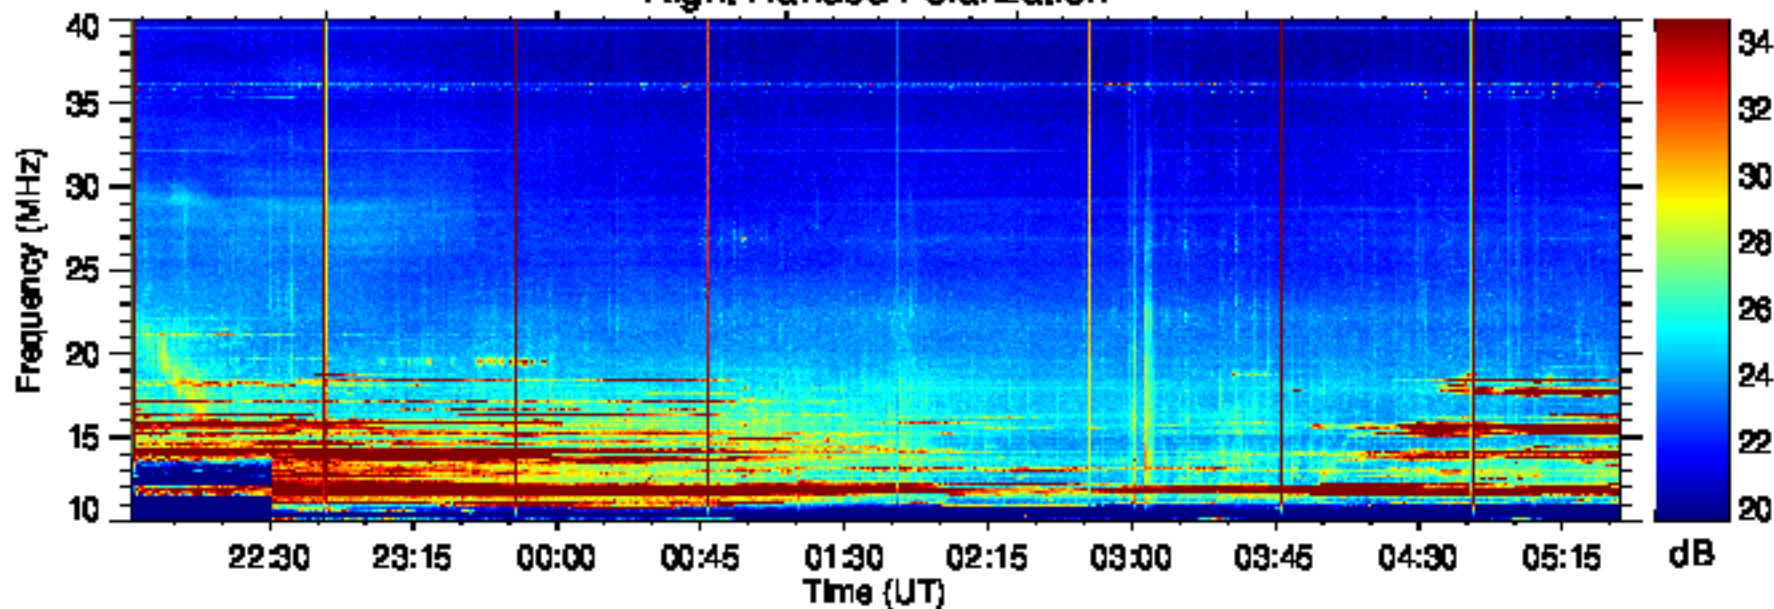

Right Handed Polarization

J220830

Left Handed Polarization

Nancay Decameter Array