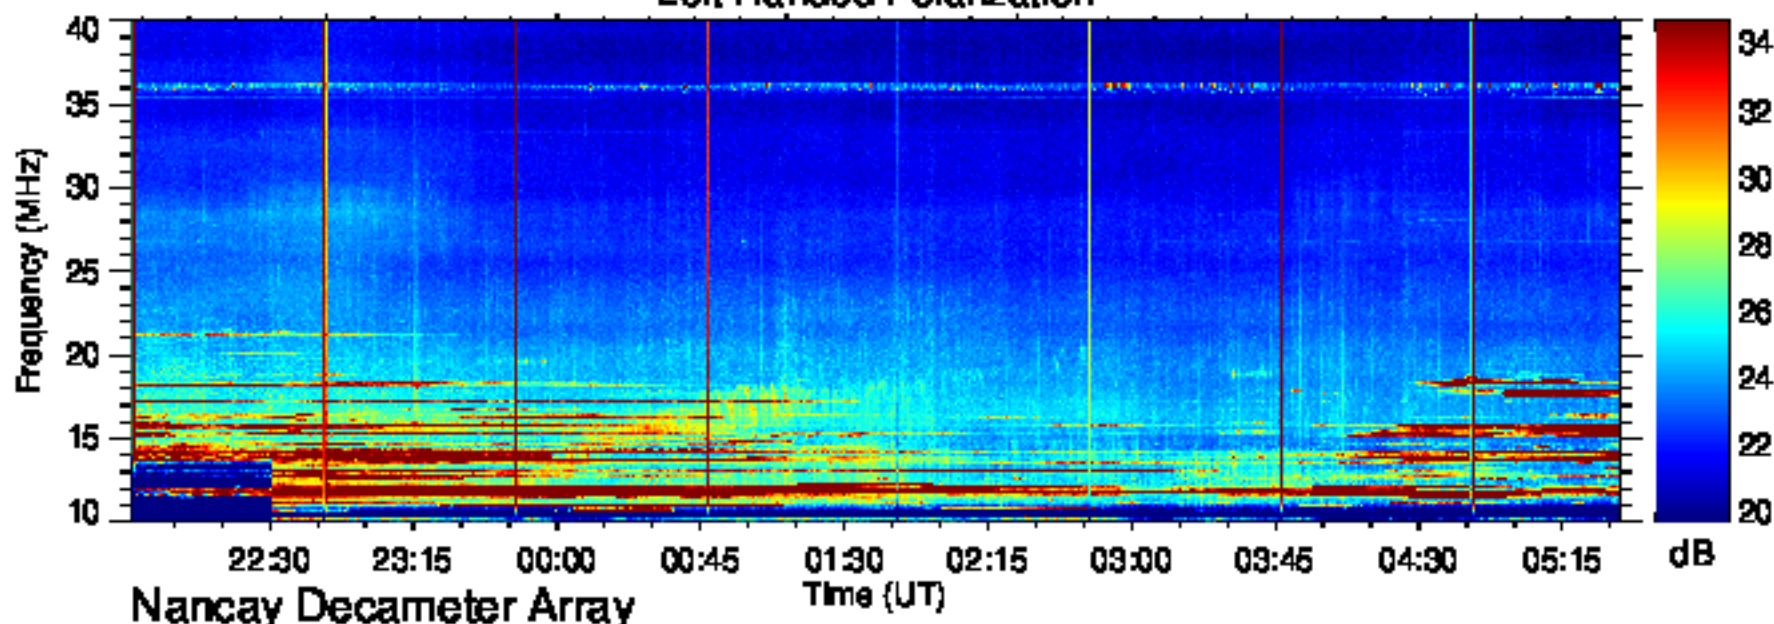

Right Handed Polarization

J220830

Left Handed Polarization

Nancay Decameter Array