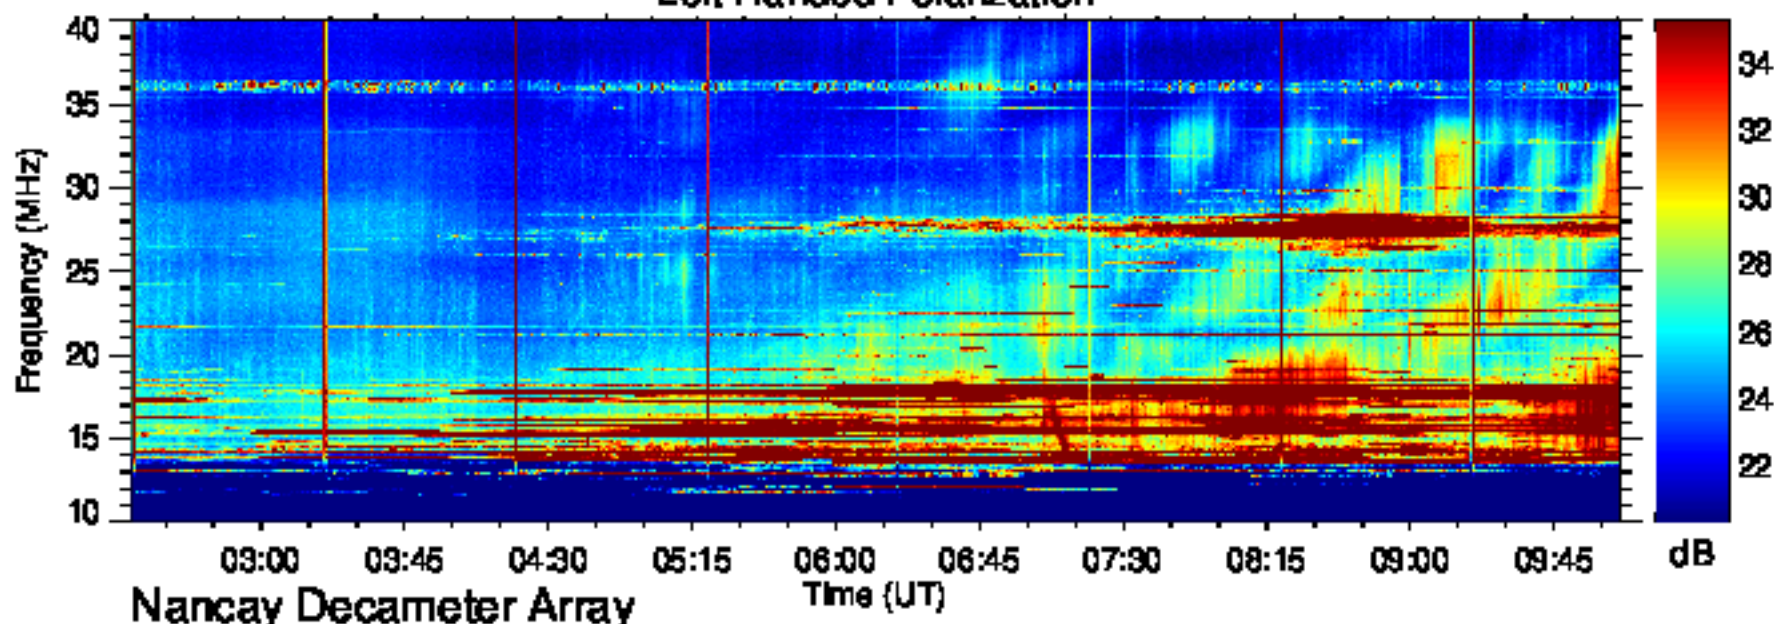

Right Handed Polarization

J220621

Left Handed Polarization

Nancay Decameter Array