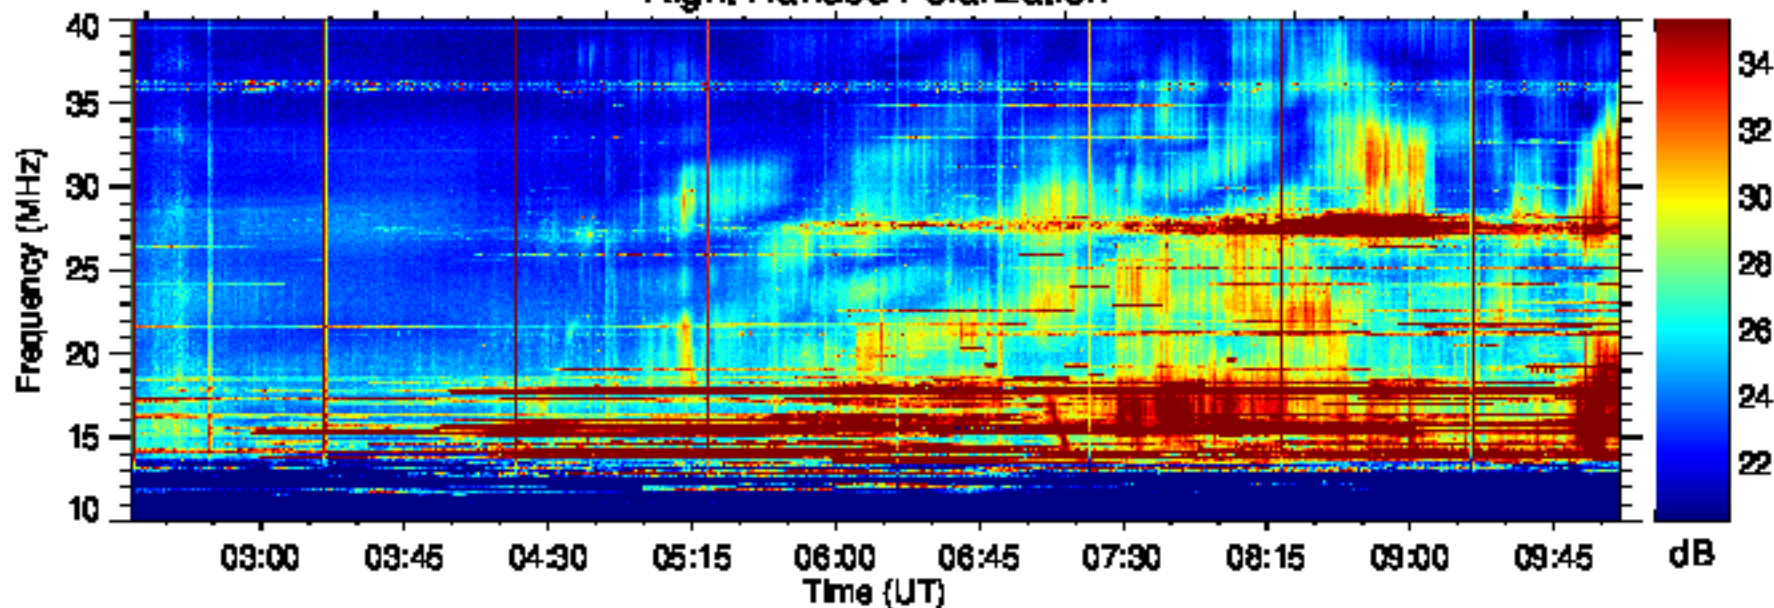

Right Handed Polarization

J220621

Left Handed Polarization

Nancay Decameter Array