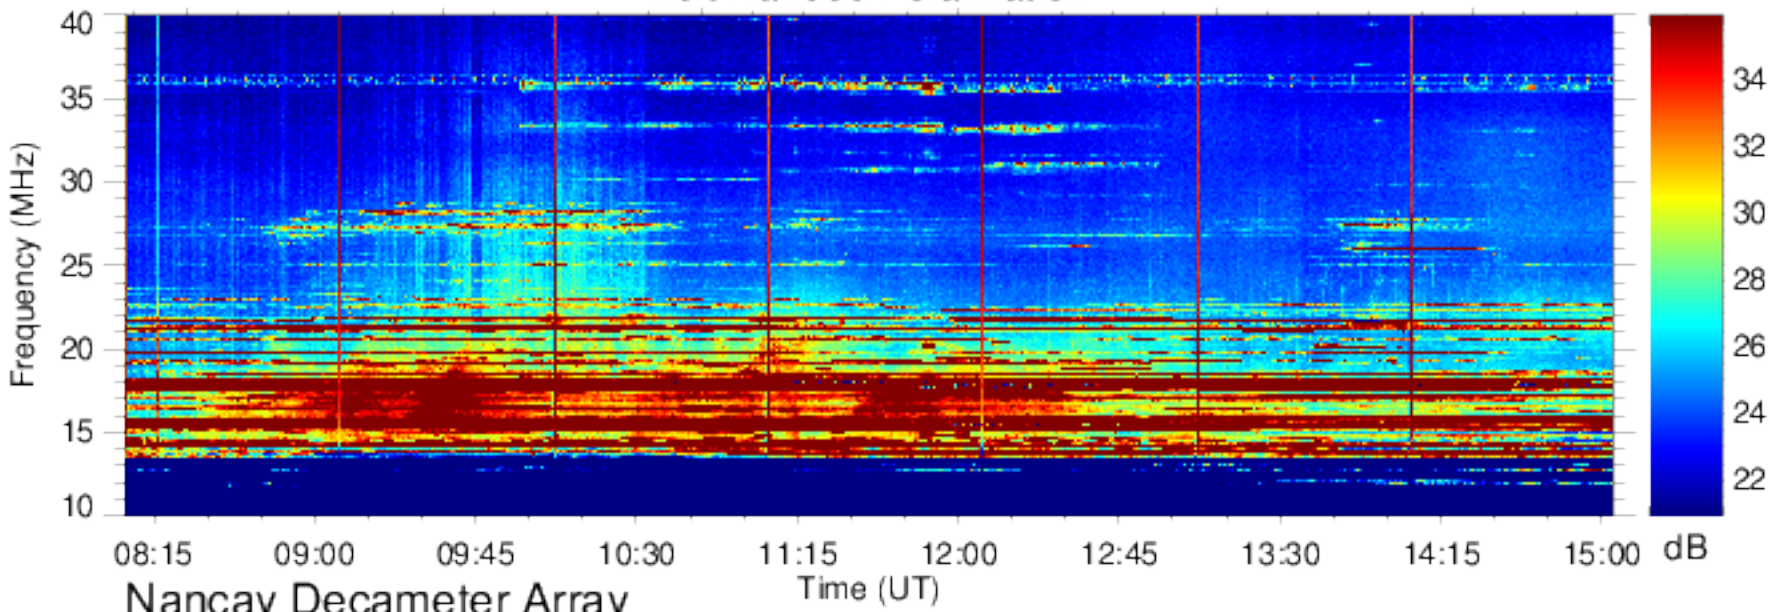

Right Handed Polarization

J171105

Left Handed Polarization

Nancay Decameter Array