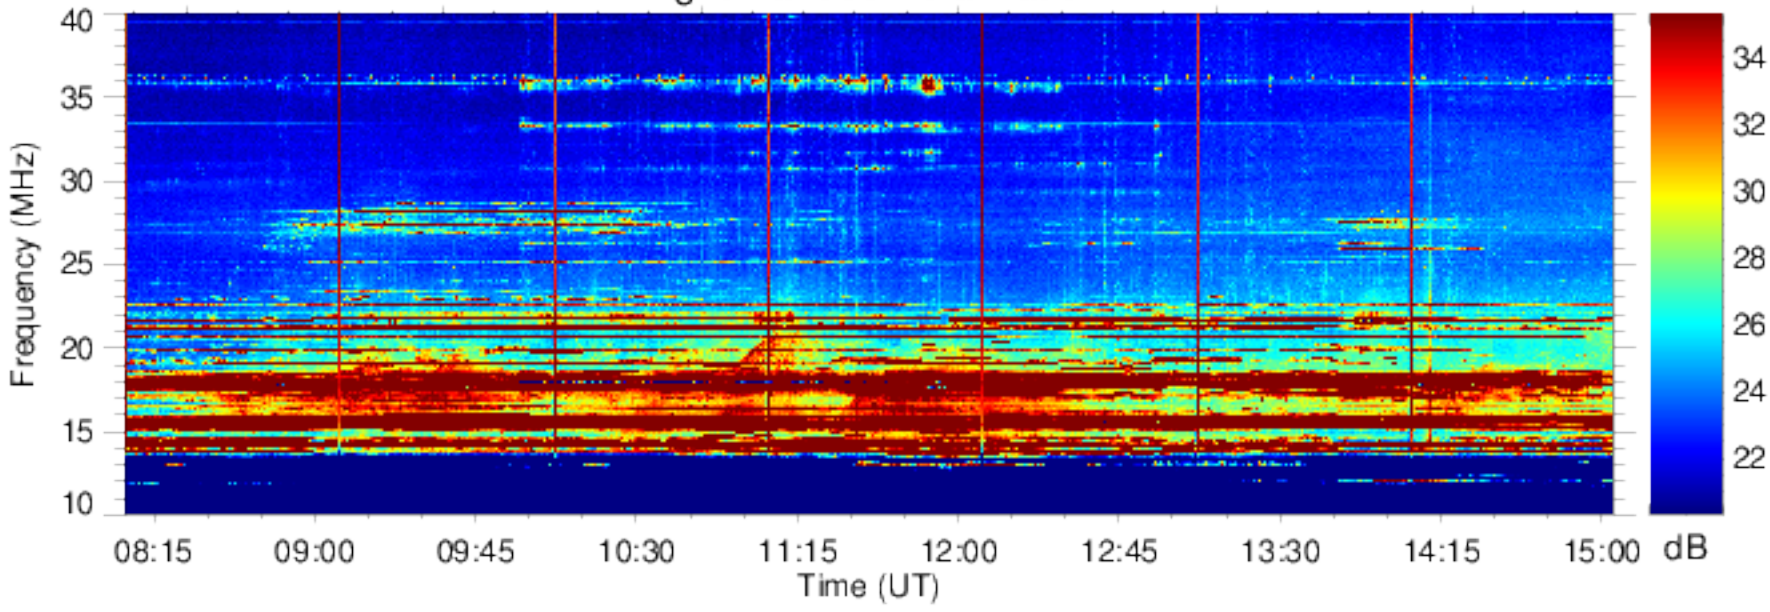

Right Handed Polarization

J171105

Left Handed Polarization

Nancay Decameter Array