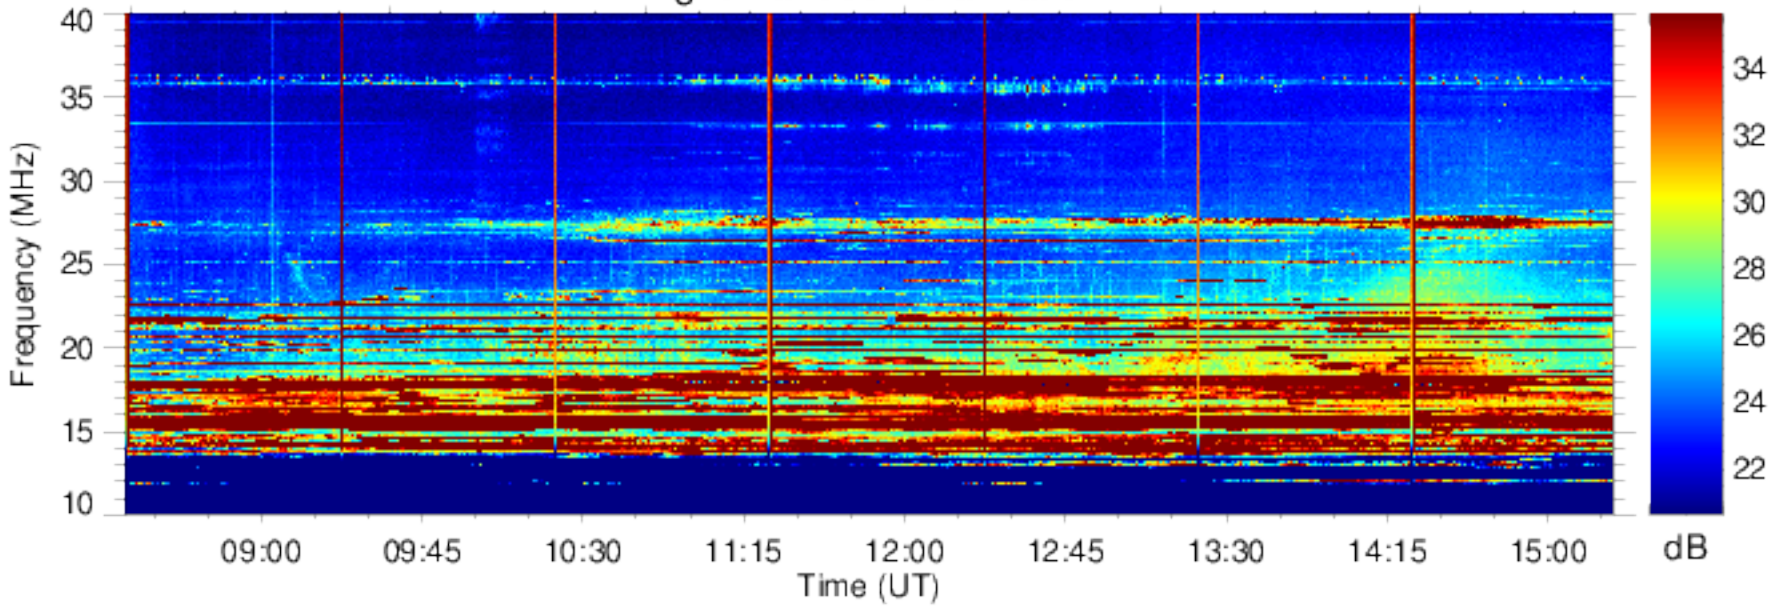

Right Handed Polarization

J171031

Left Handed Polarization

Nancay Decameter Array