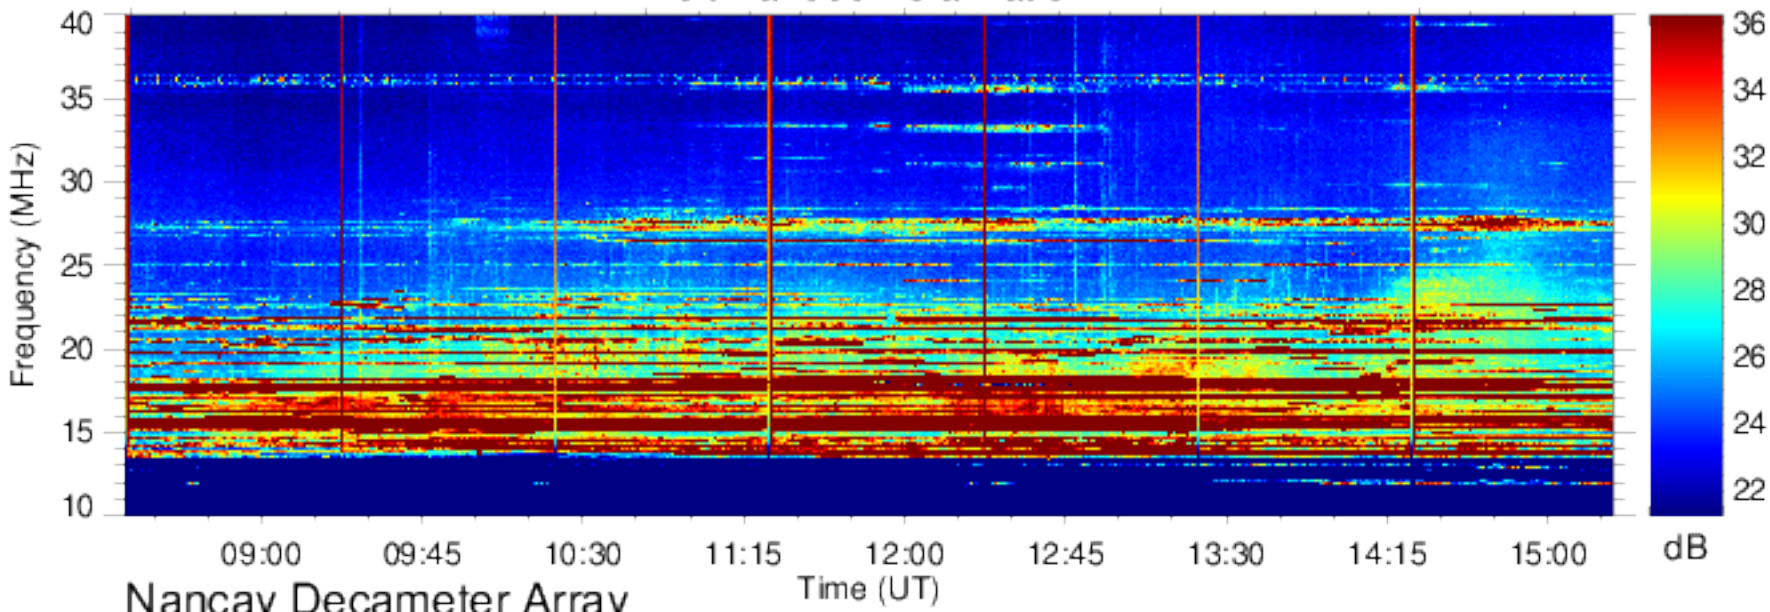

Right Handed Polarization

J171031

Left Handed Polarization

Nancay Decameter Array