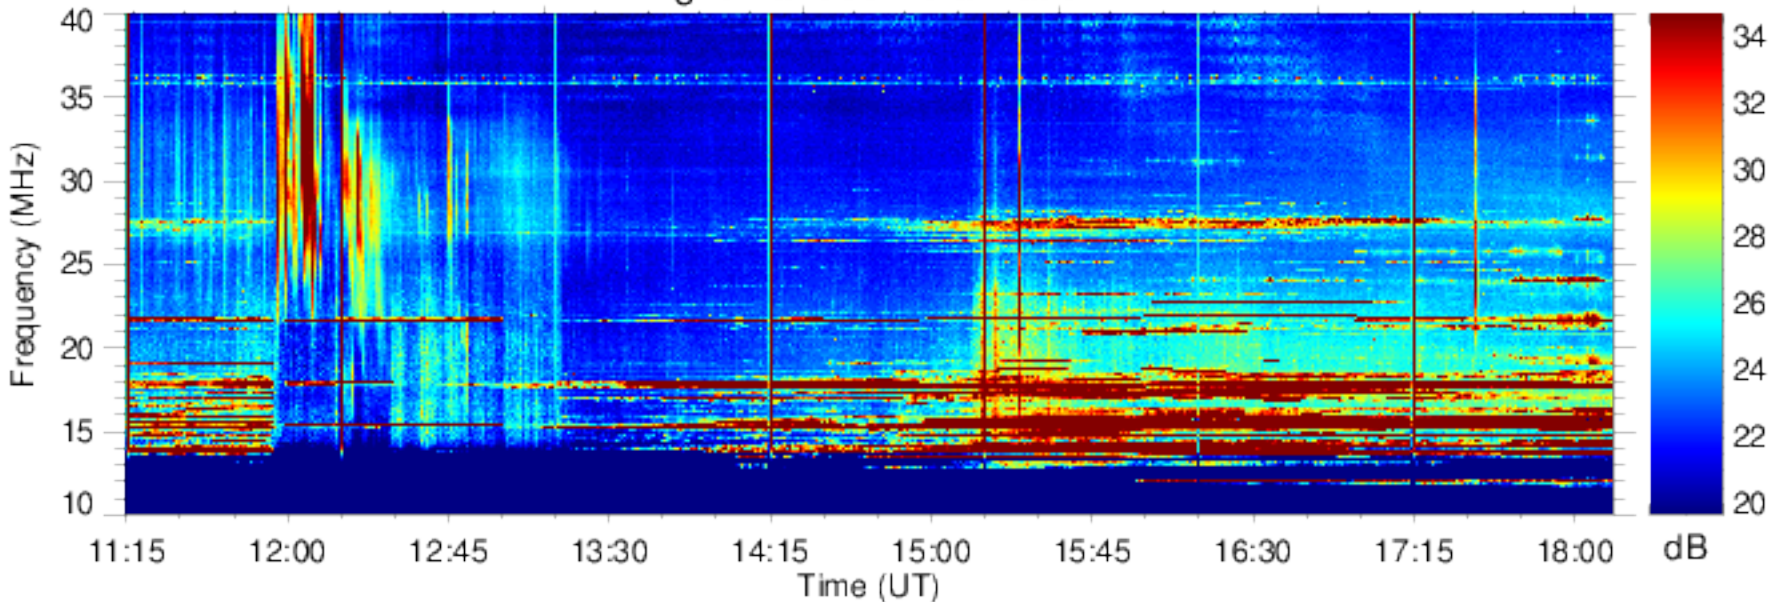

Right Handed Polarization

J170906

Left Handed Polarization

Nancay Decameter Array