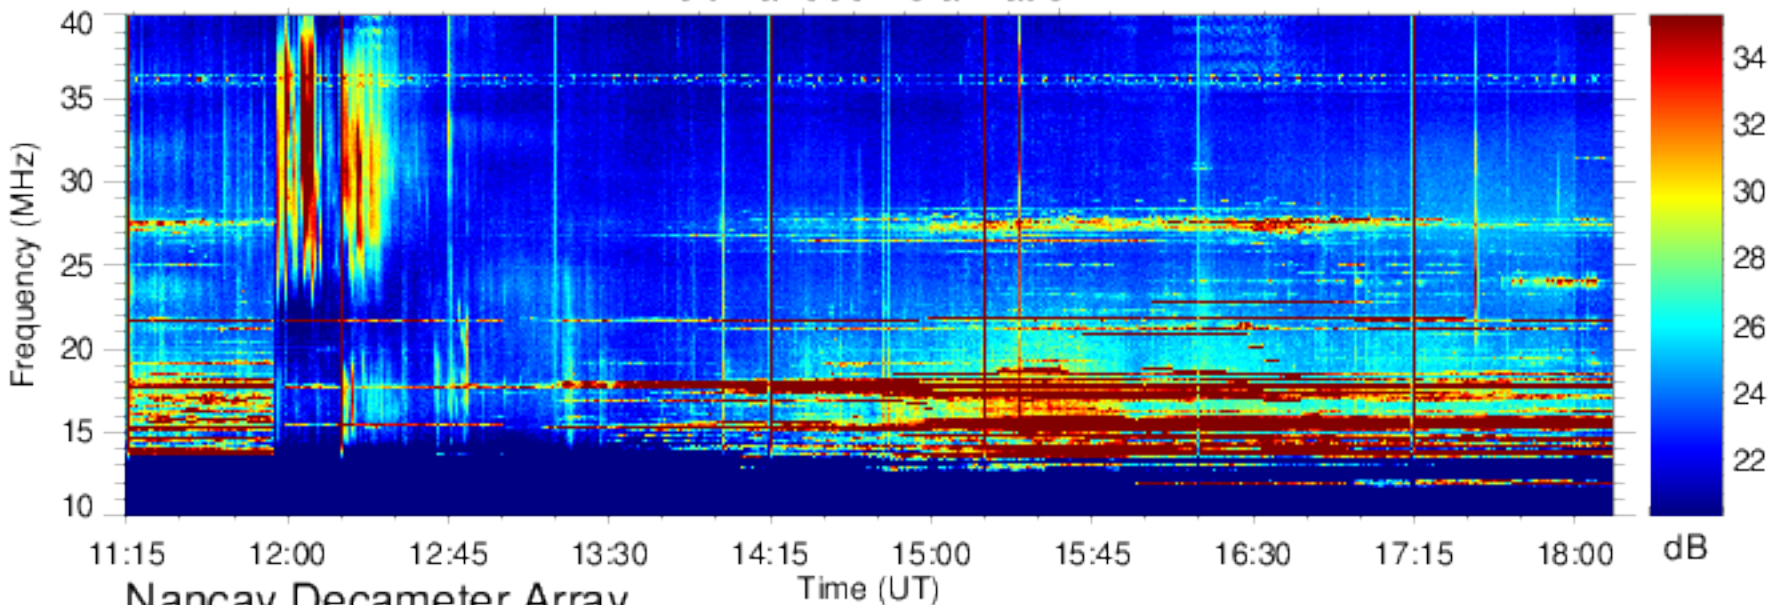

Right Handed Polarization

J170906

Left Handed Polarization

Nancay Decameter Array