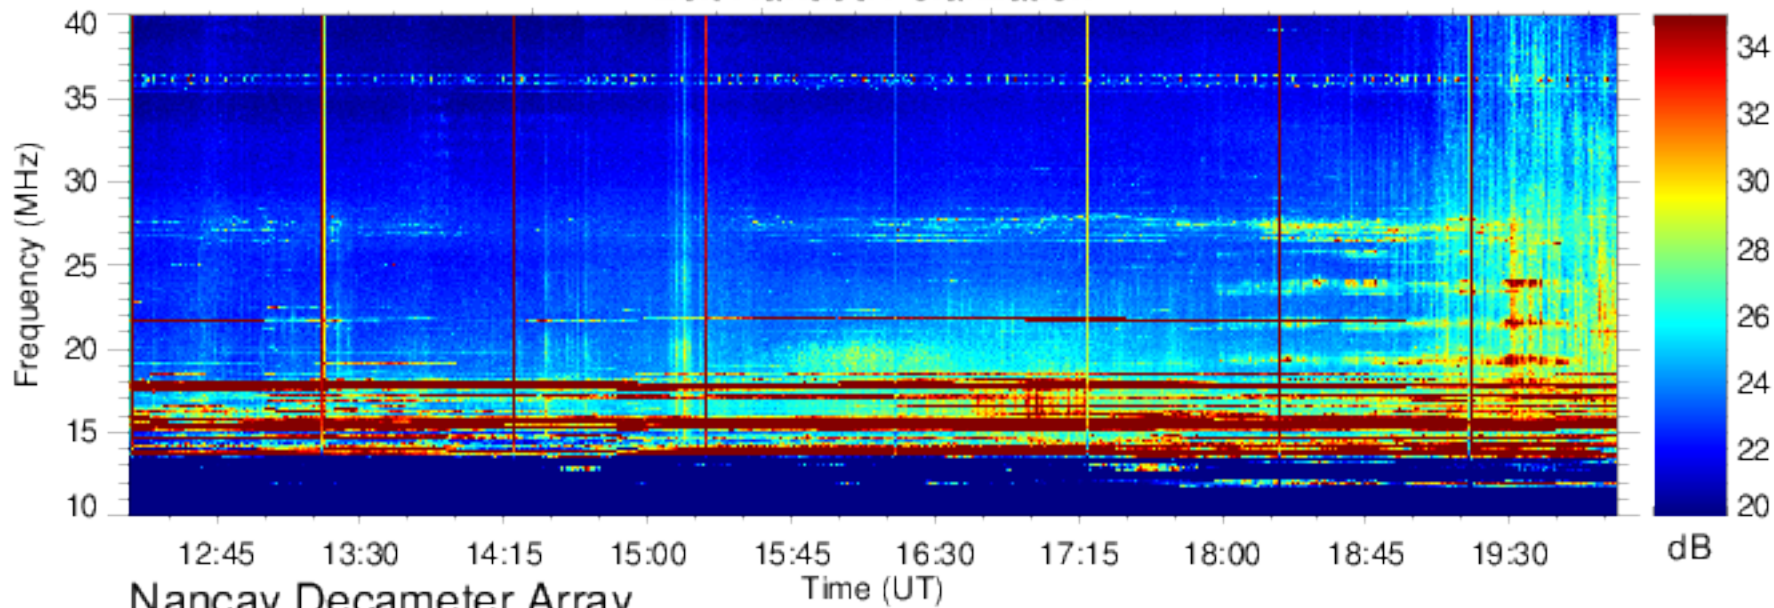

Right Handed Polarization

J170731

Left Handed Polarization

Nancay Decameter Array