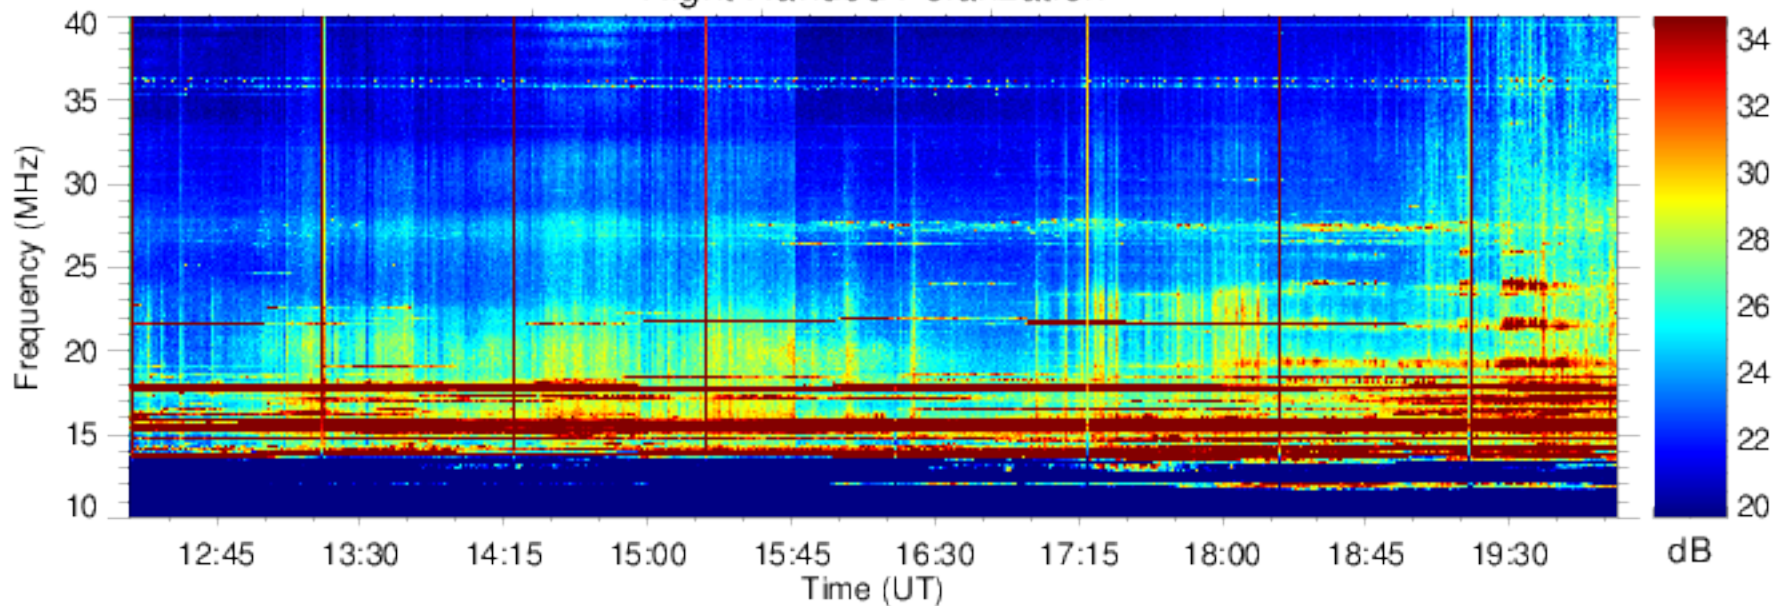

Right Handed Polarization

J170731

Left Handed Polarization

Nancay Decameter Array