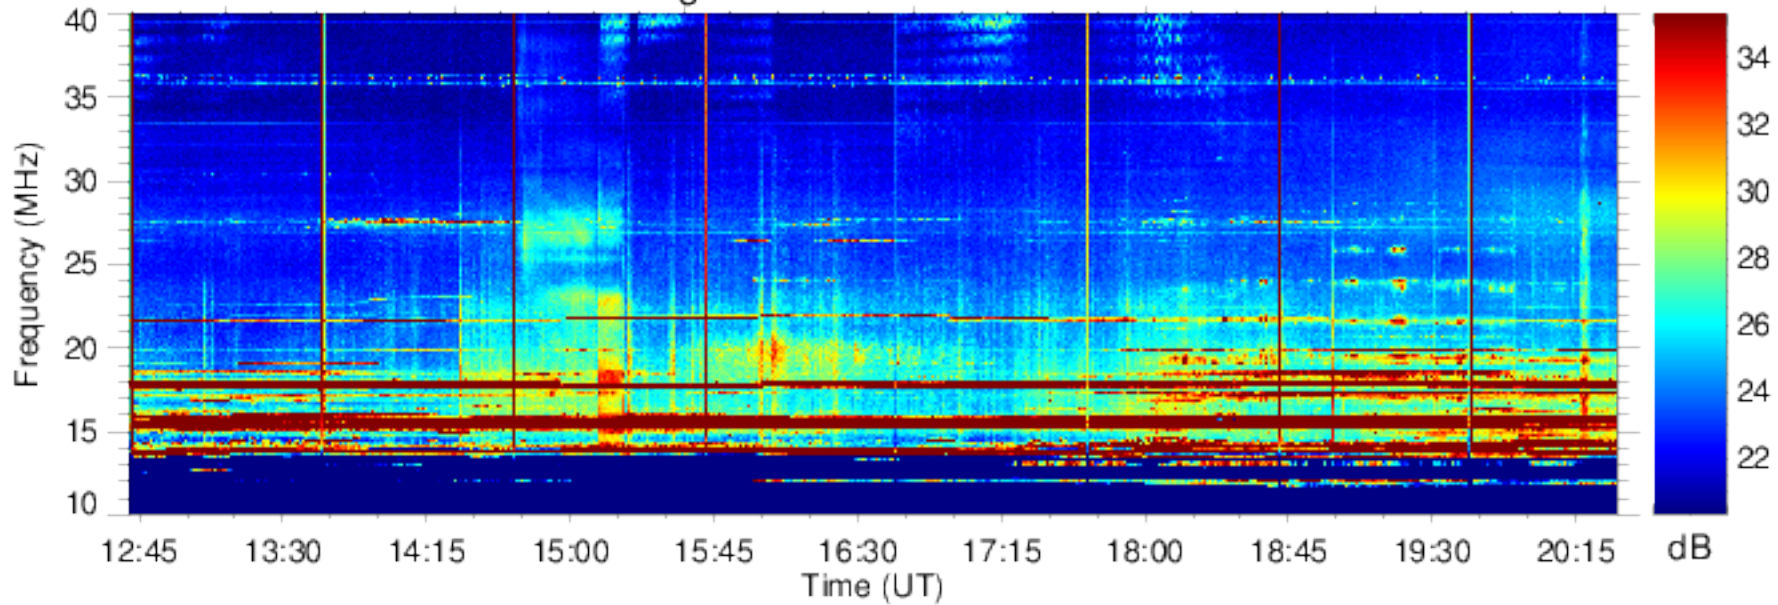

Right Handed Polarization

J170724

Left Handed Polarization

Nancay Decameter Array