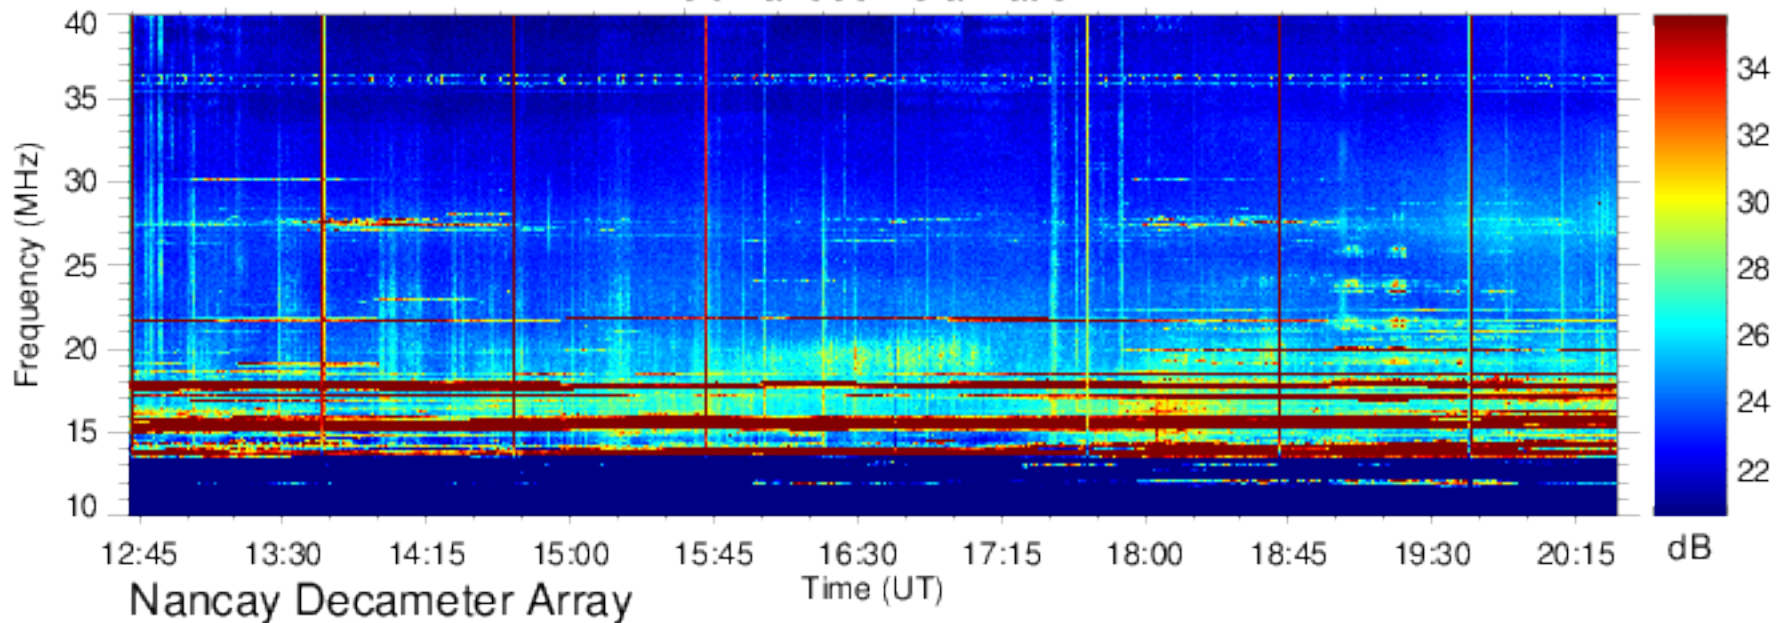

Right Handed Polarization

J170724

Left Handed Polarization

Nancay Decameter Array