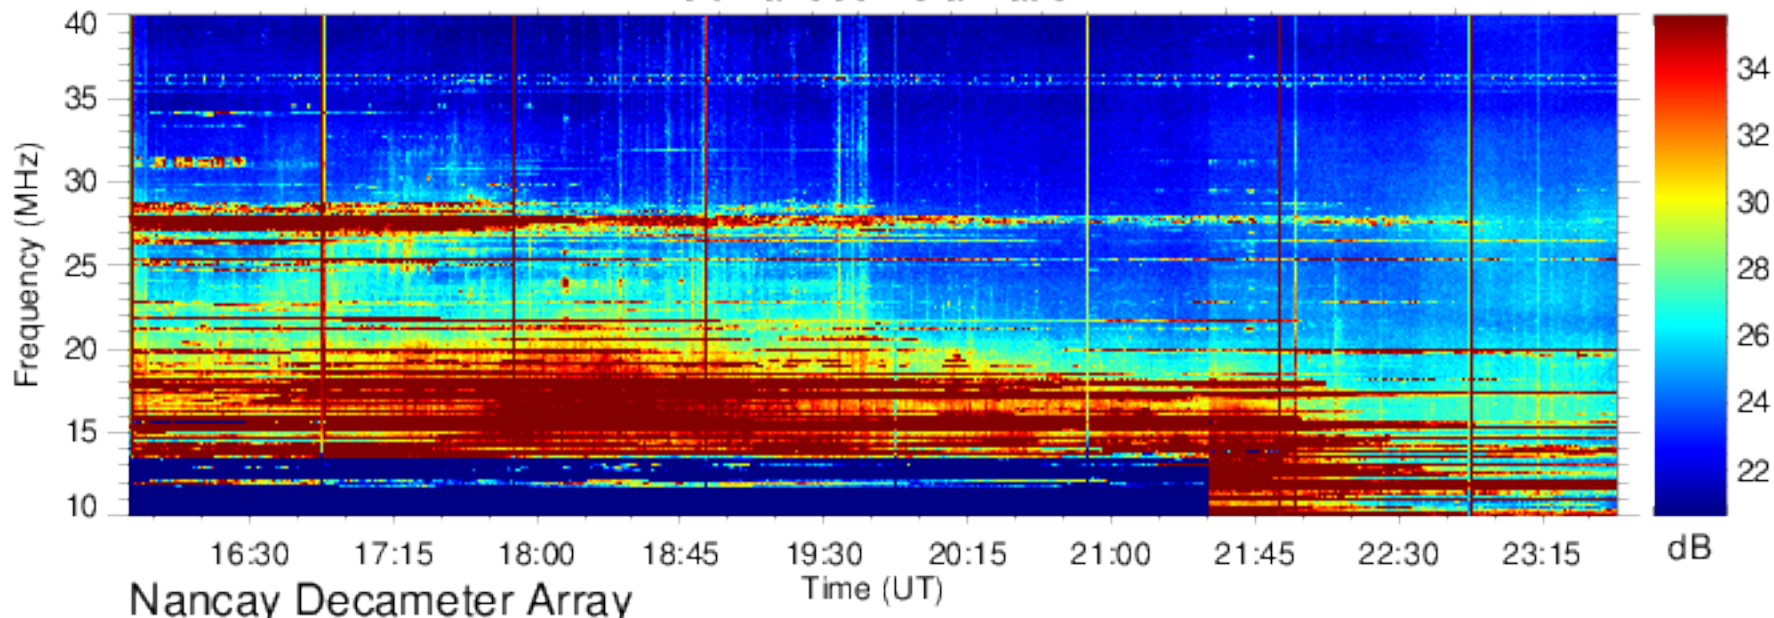

Right Handed Polarization

J170603

Left Handed Polarization

Nancay Decameter Array