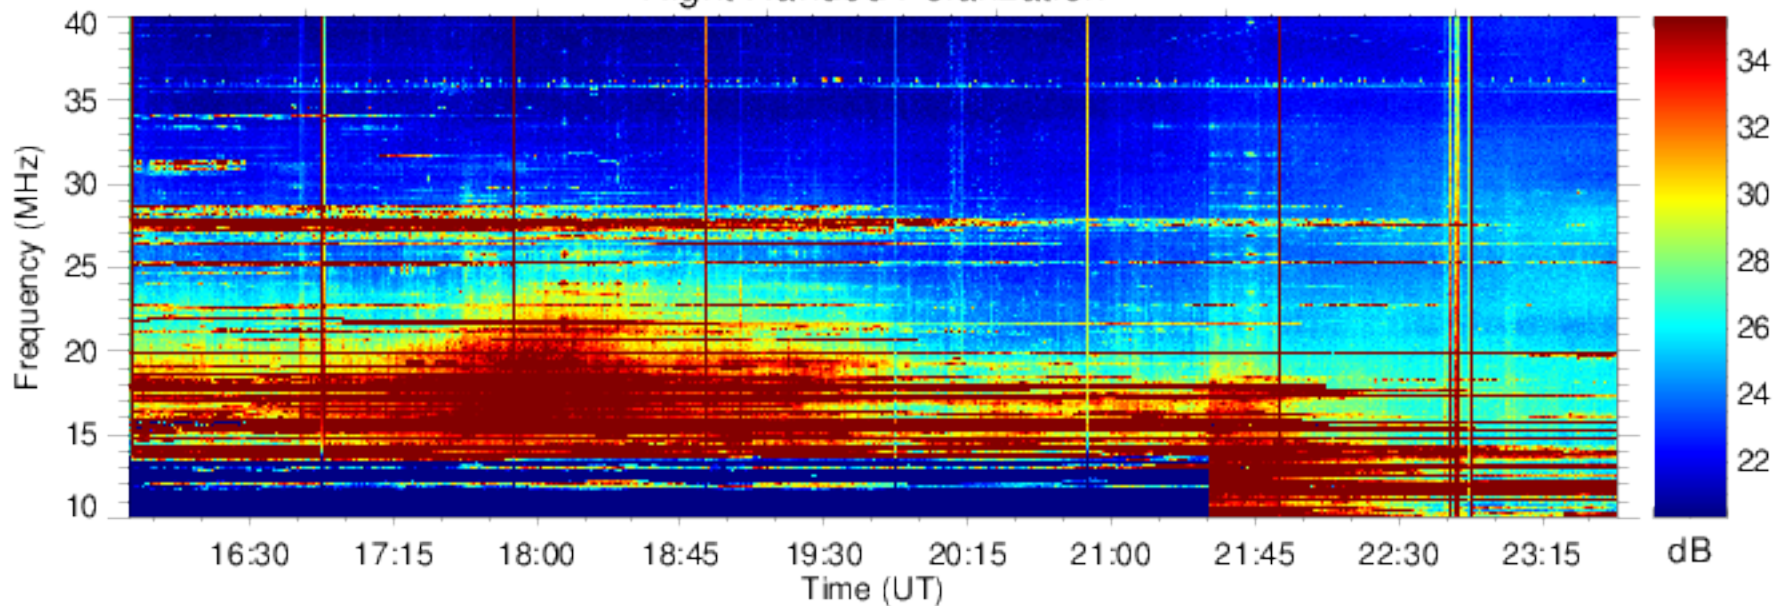

Right Handed Polarization

J170603

Left Handed Polarization

Nancay Decameter Array