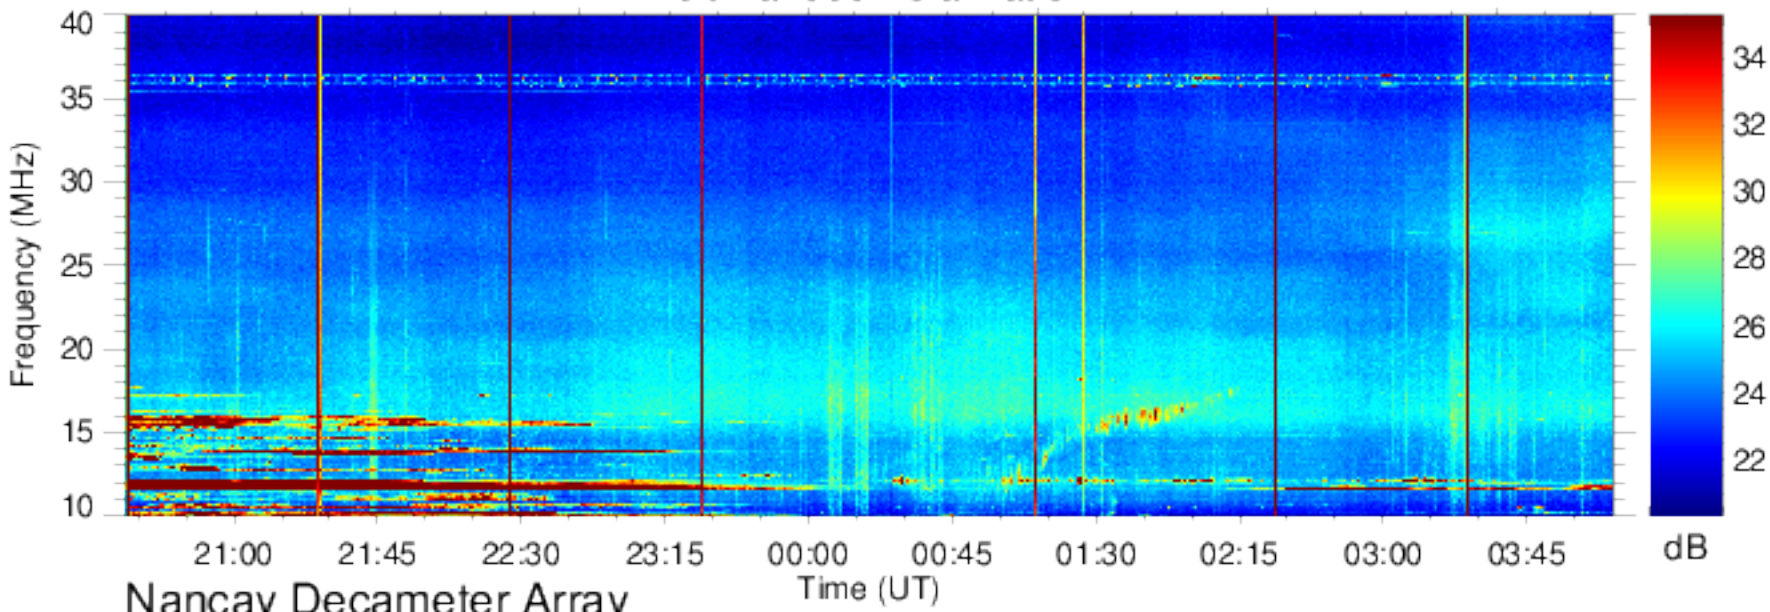

Right Handed Polarization

J170401

Left Handed Polarization

Nancay Decameter Array