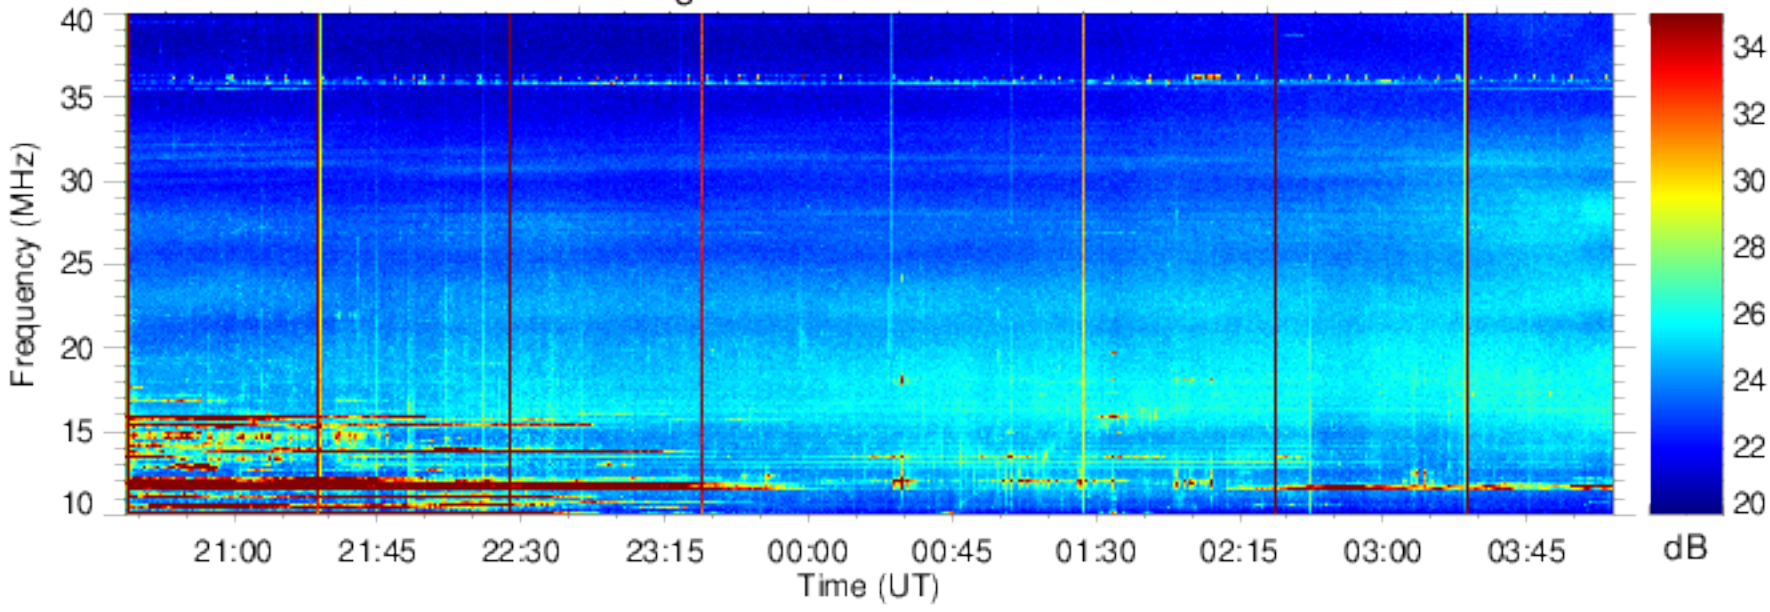

Right Handed Polarization

J170401

Left Handed Polarization

Nancay Decameter Array