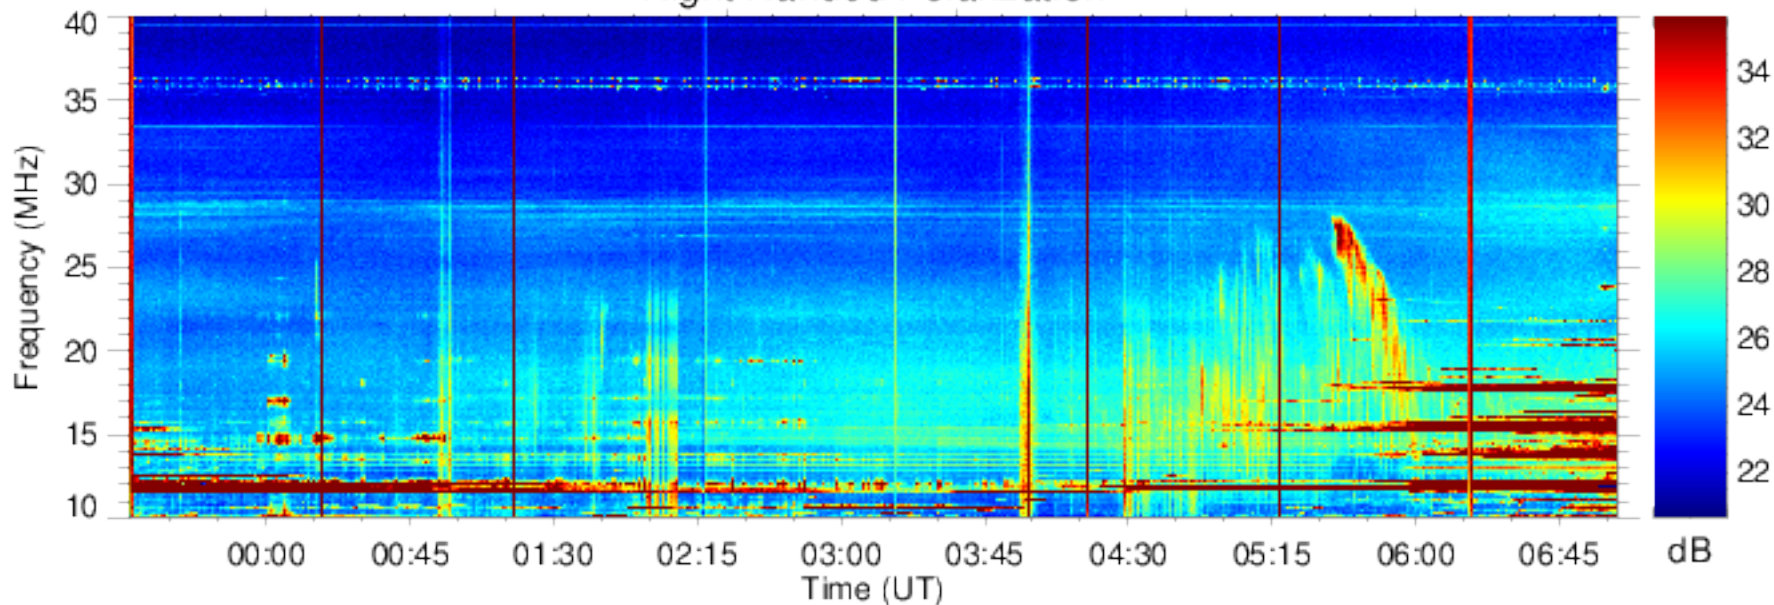

Right Handed Polarization

J170220

Left Handed Polarization

Nancay Decameter Array