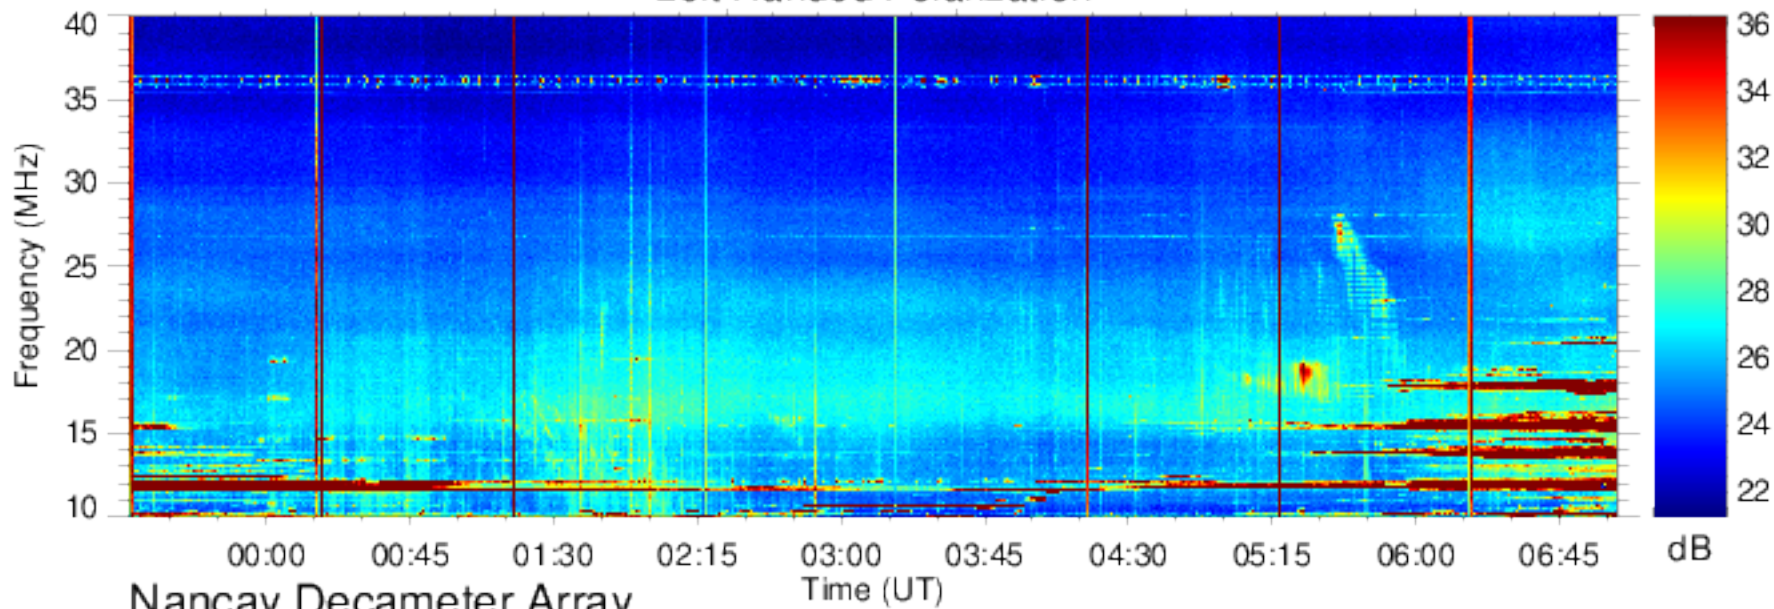

Right Handed Polarization

J170220

Left Handed Polarization

Nancay Decameter Array