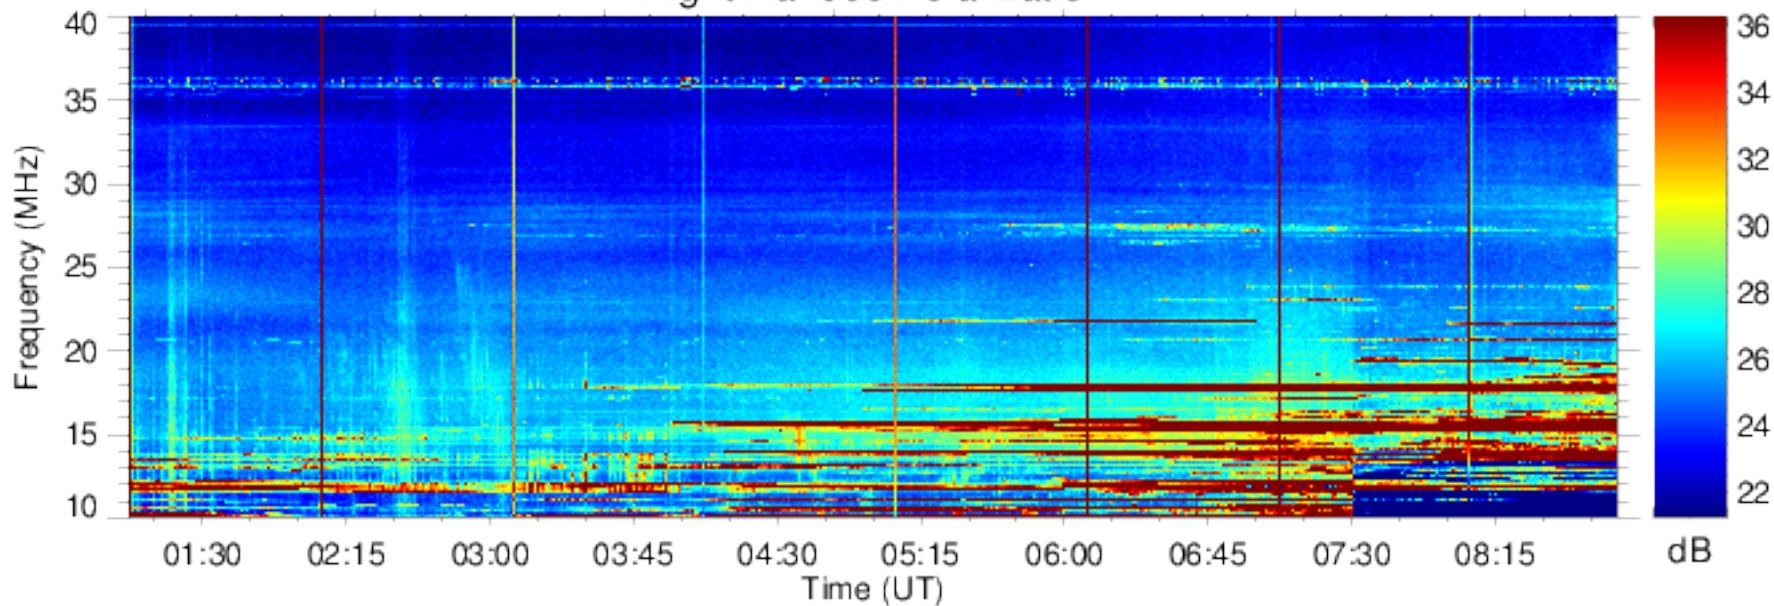

Right Handed Polarization

J170123

Left Handed Polarization

Nancay Decameter Array