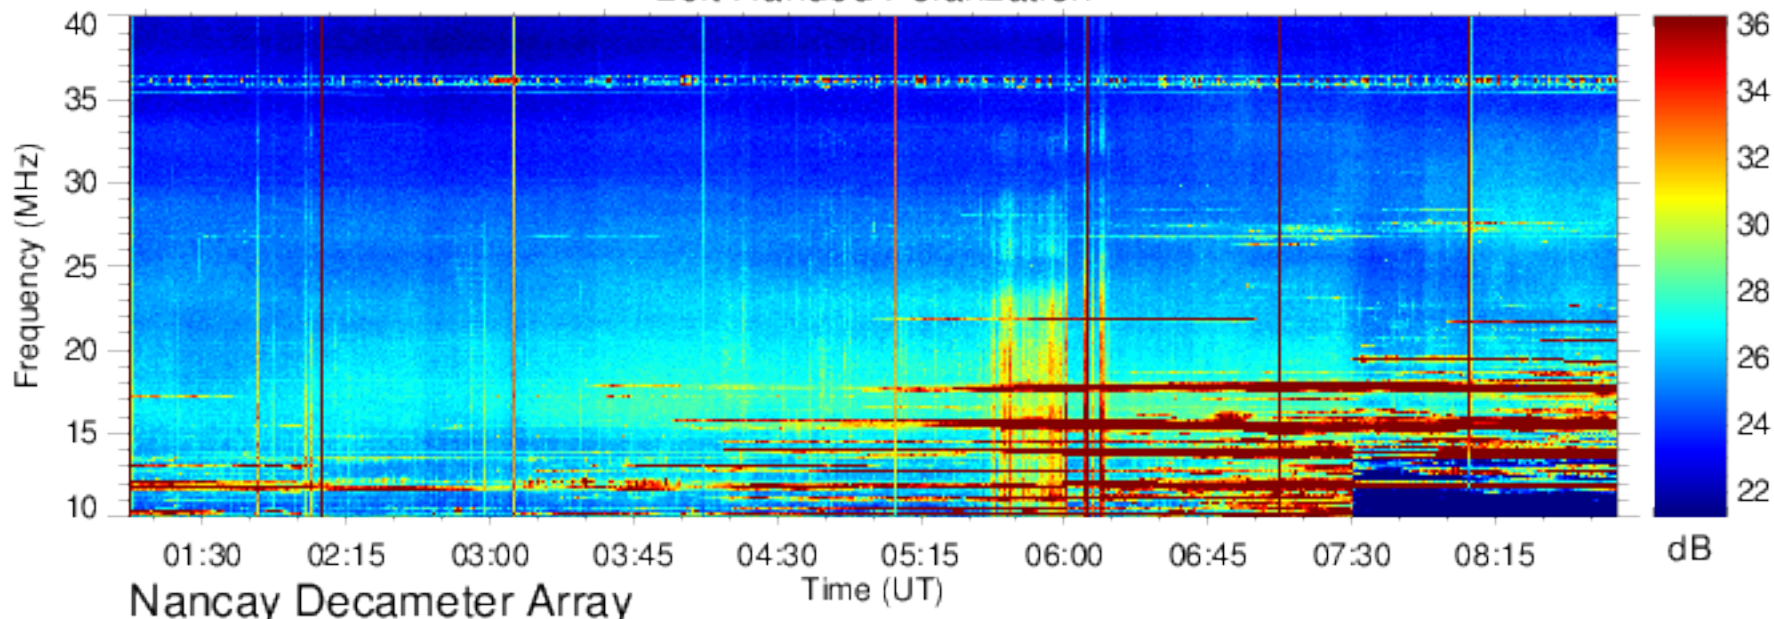

Right Handed Polarization

J170123

Left Handed Polarization

Nancay Decameter Array