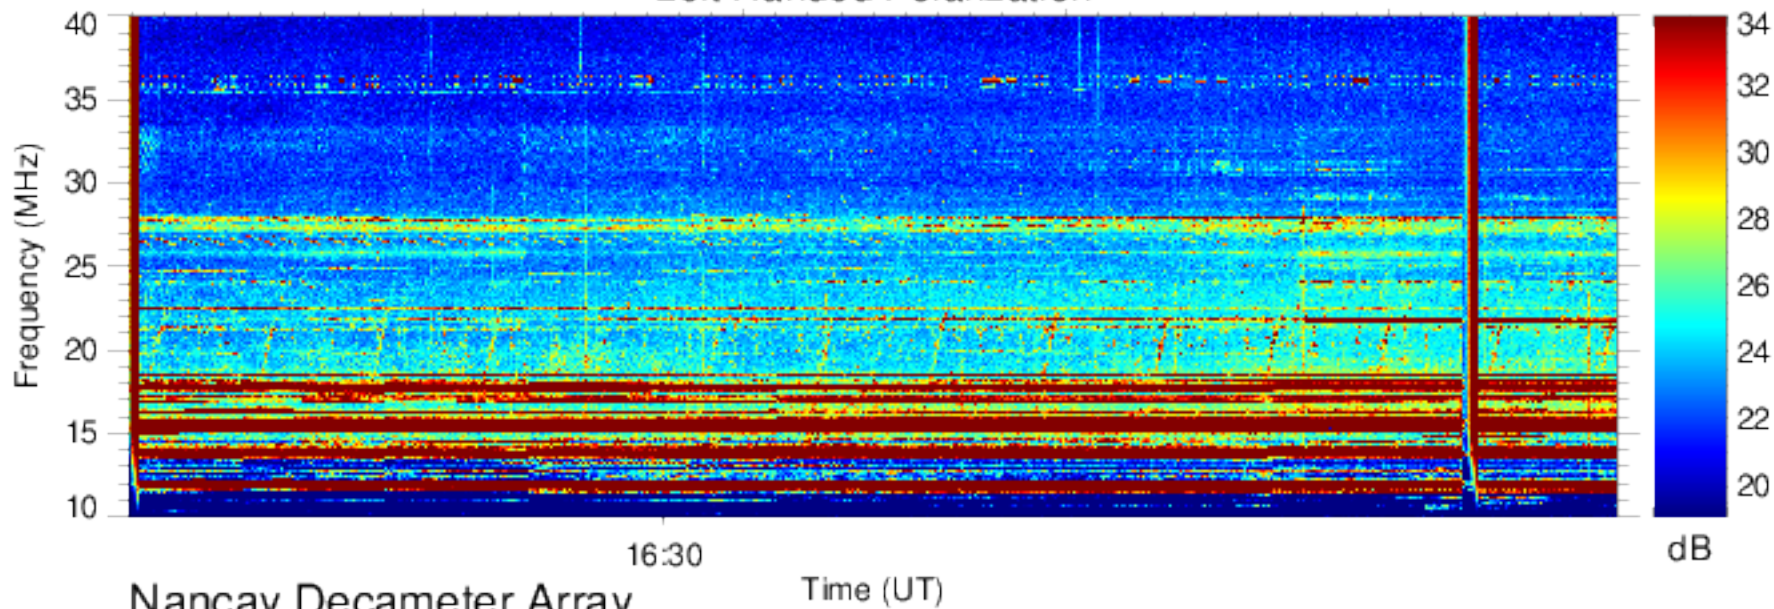

Right Handed Polarization

J150729

Left Handed Polarization

Nancay Decameter Array