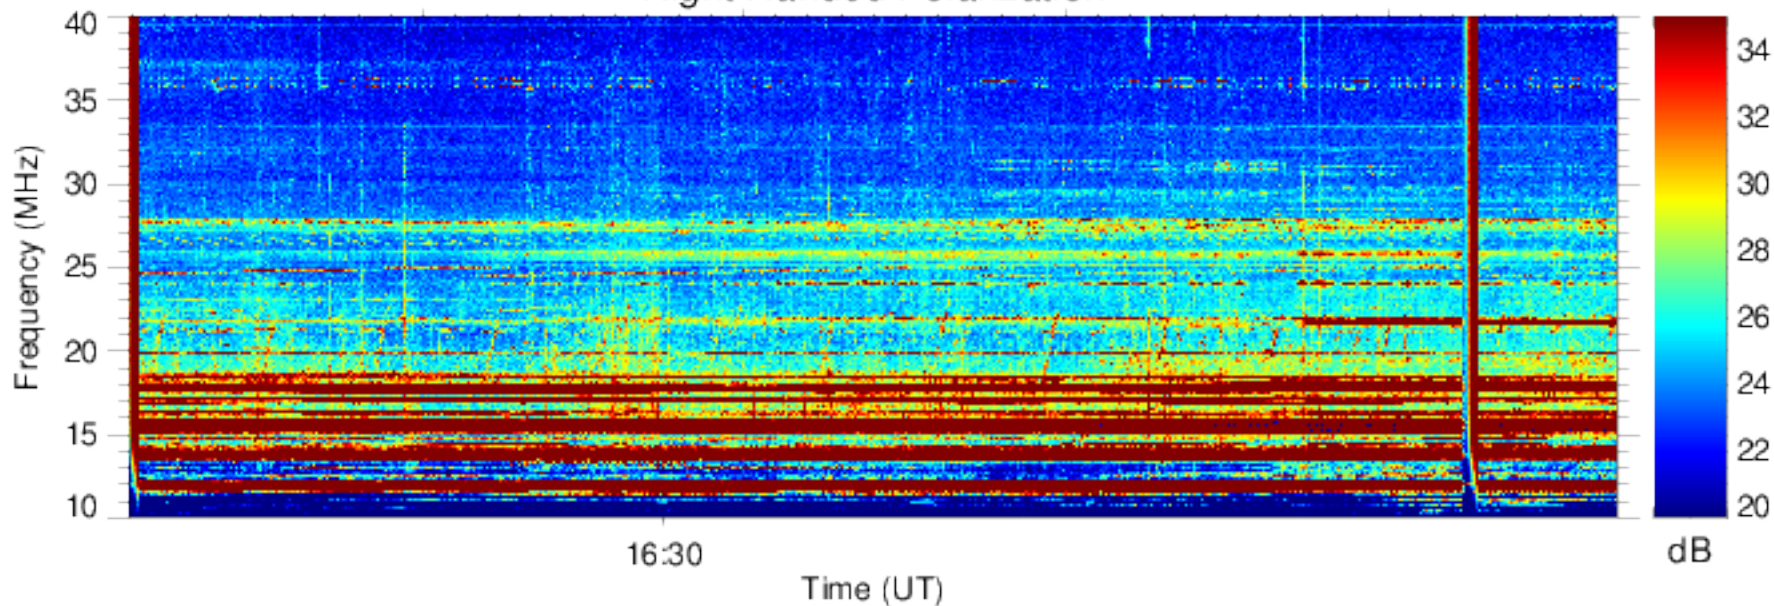

Right Handed Polarization

J150729

Left Handed Polarization

Nancay Decameter Array