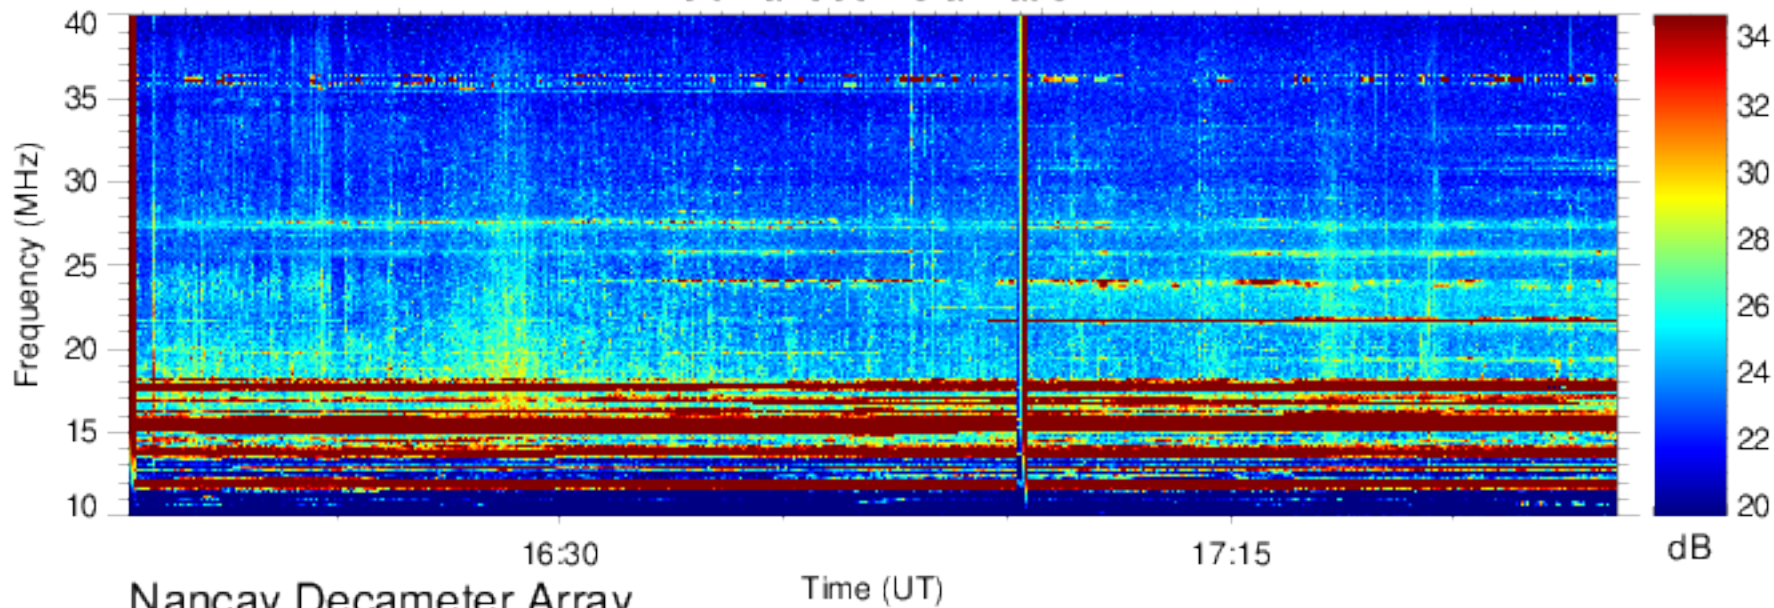

Right Handed Polarization

J150721

Left Handed Polarization

Nancay Decameter Array