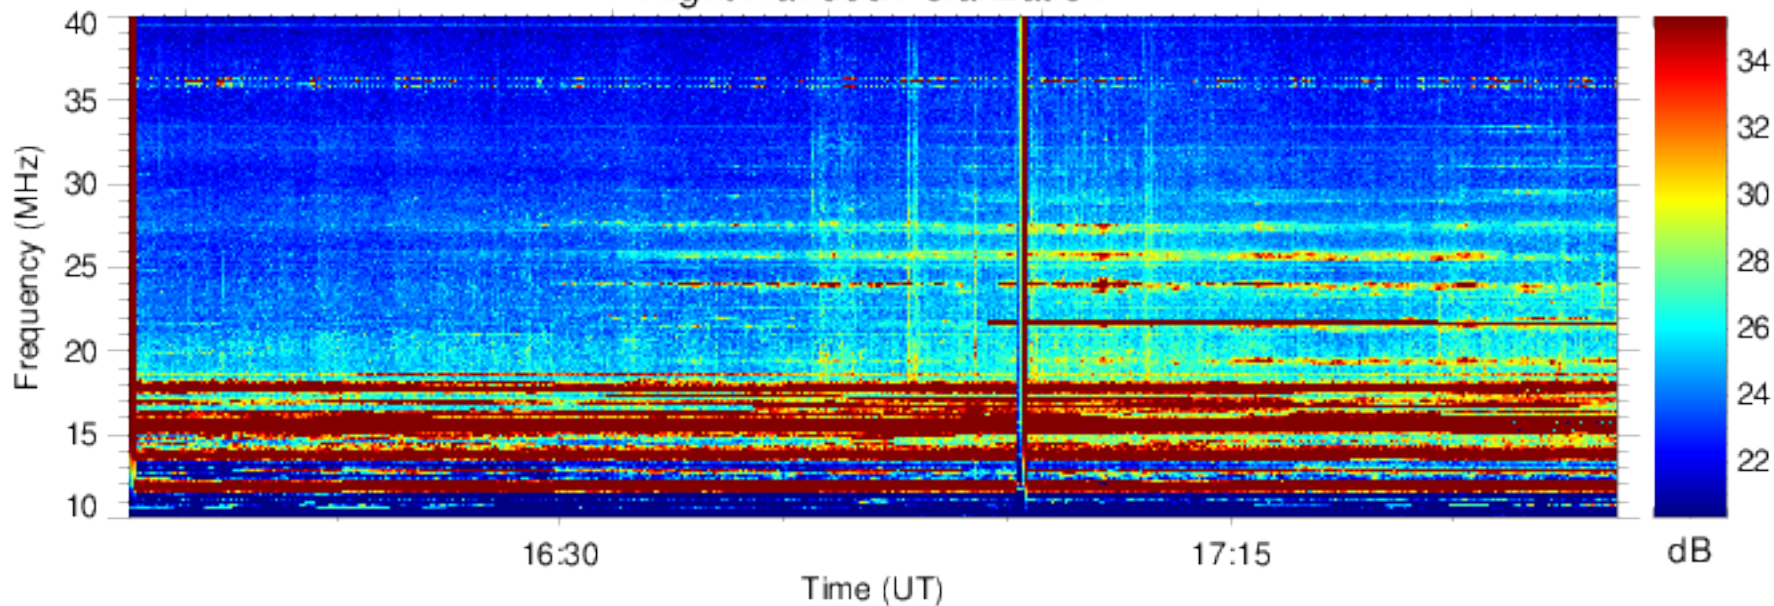

Right Handed Polarization

J150721

Left Handed Polarization

Nancay Decameter Array