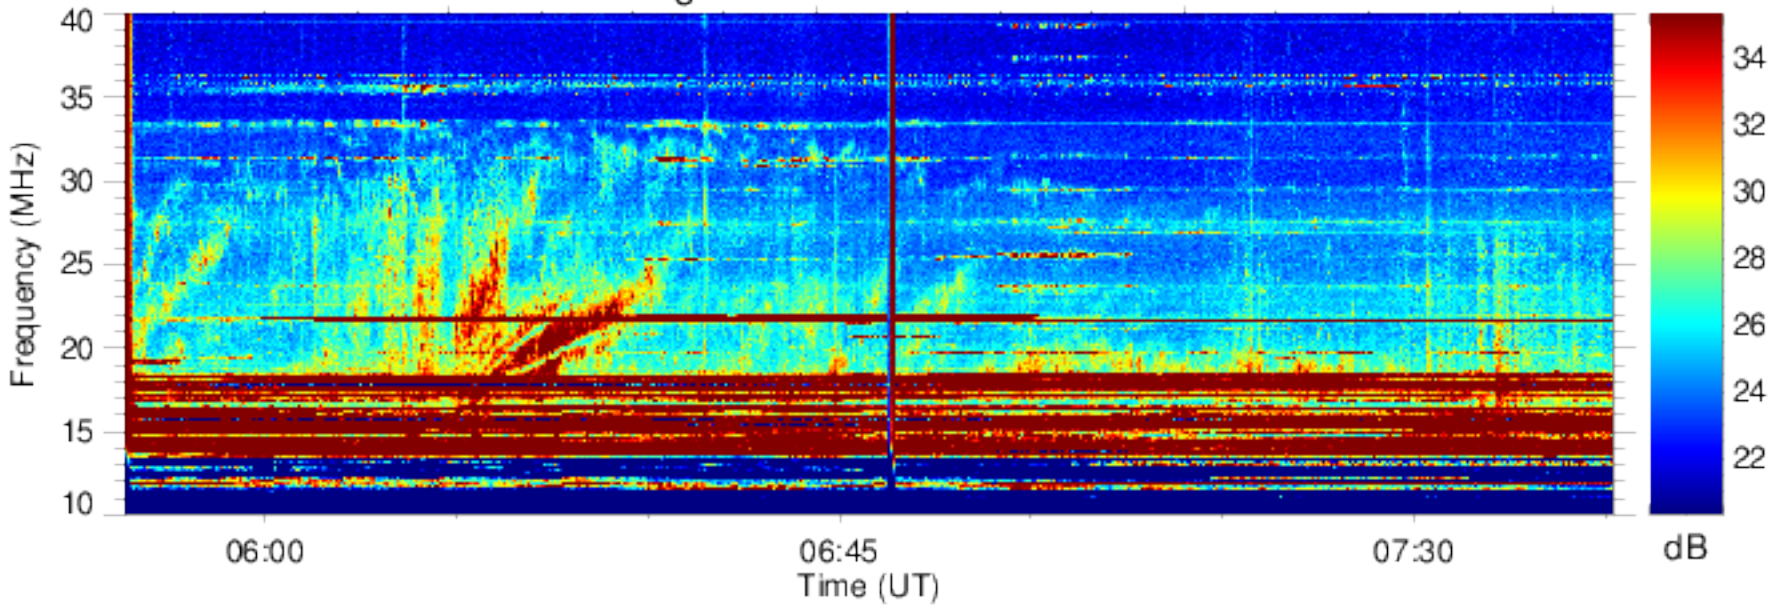

Right Handed Polarization

J130731

Left Handed Polarization

Nancay Decameter Array