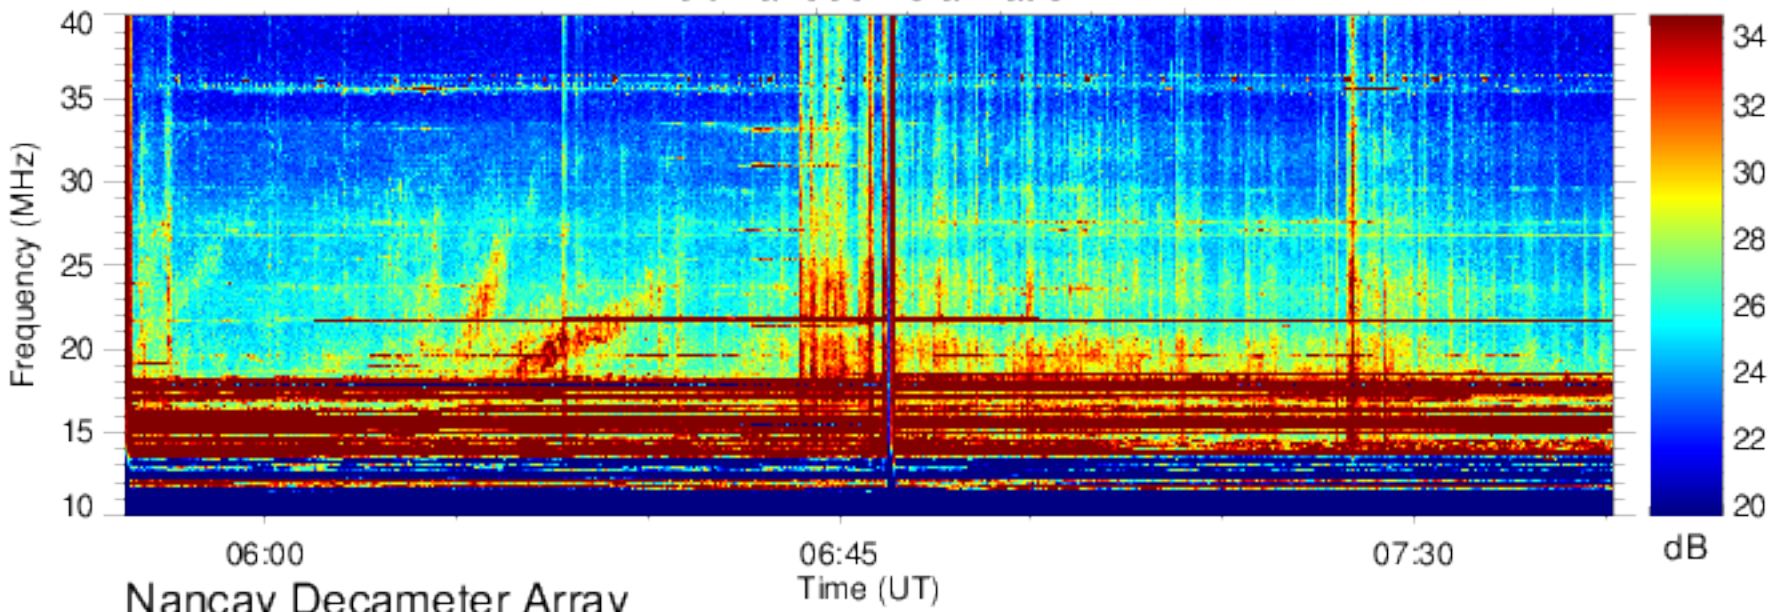

Right Handed Polarization

J130731

Left Handed Polarization

Nancay Decameter Array