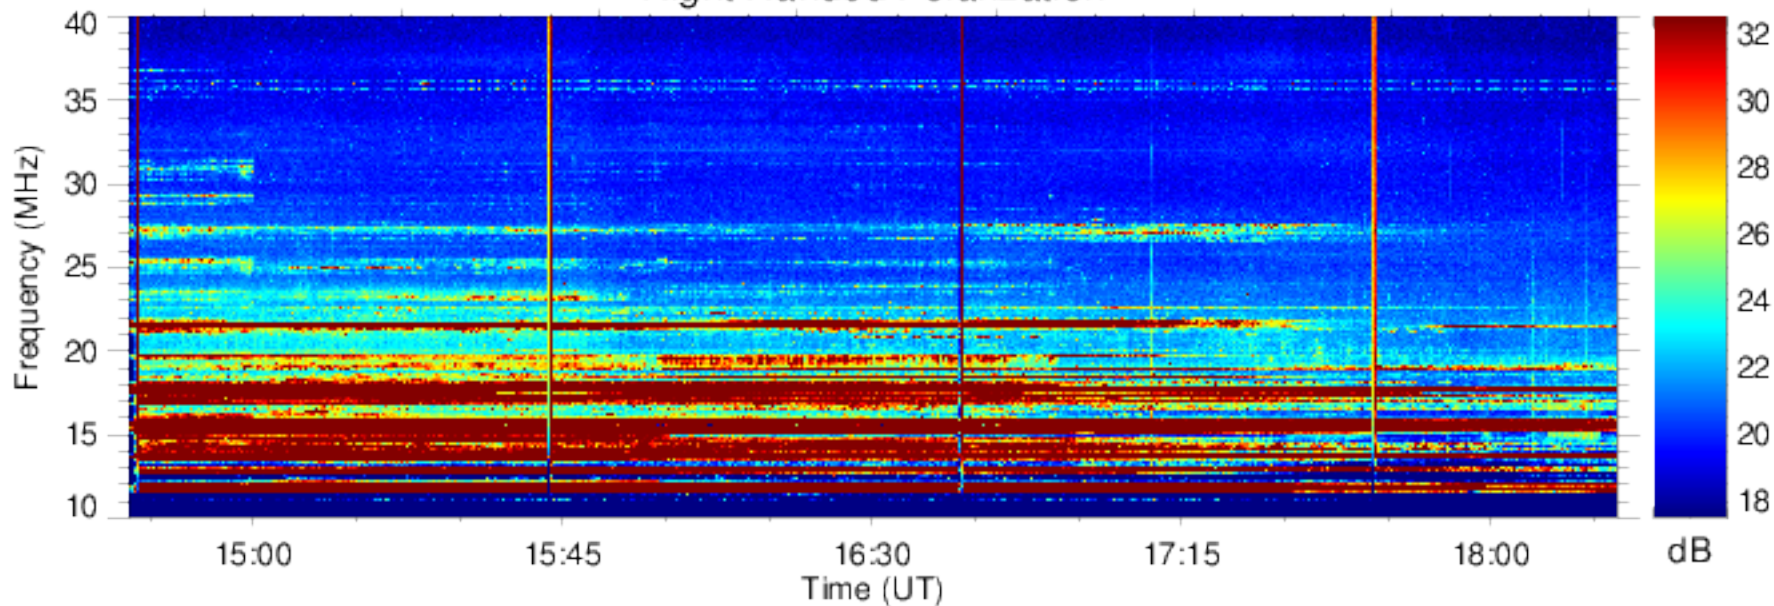

Right Handed Polarization

J071101

Left Handed Polarization

Nancay Decameter Array