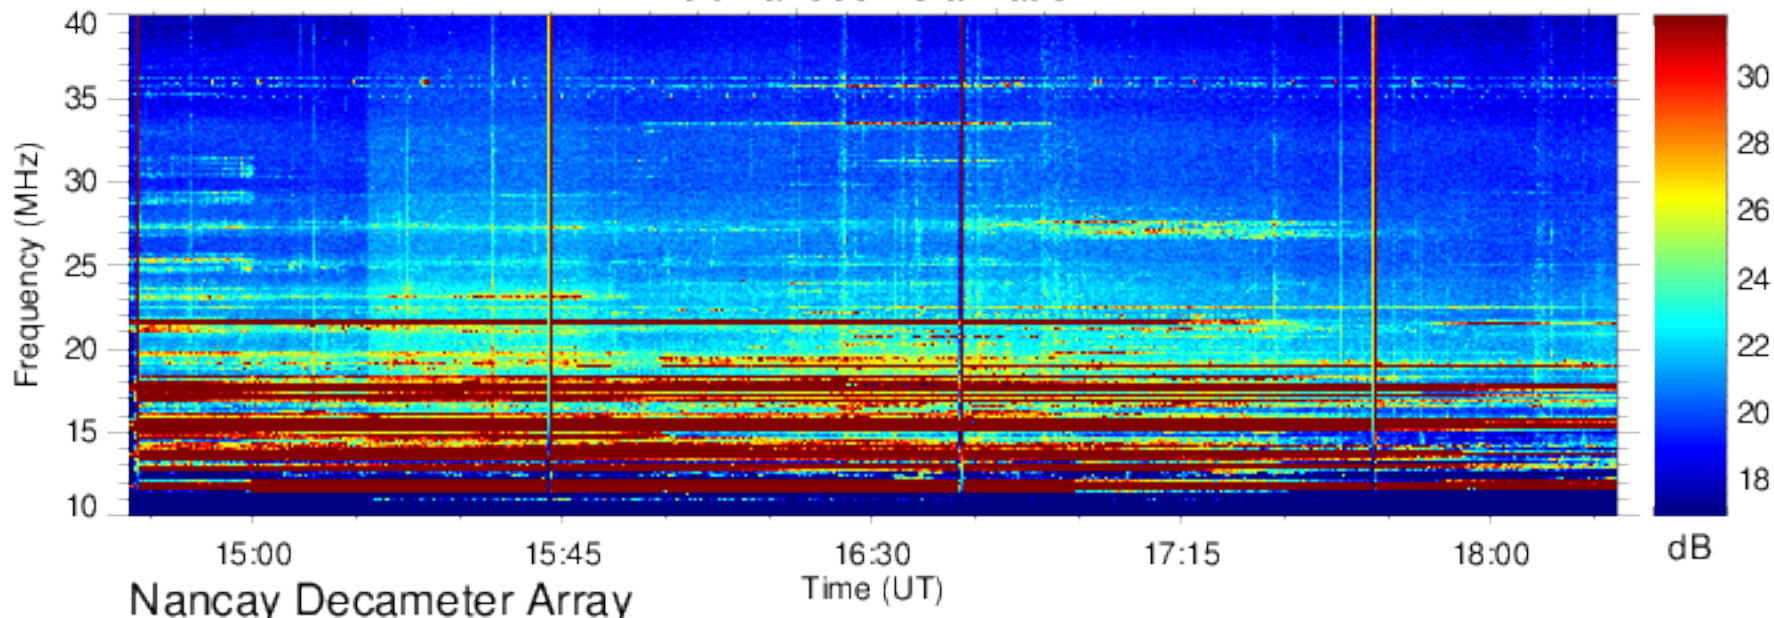

Right Handed Polarization

J071101

Left Handed Polarization

Nancay Decameter Array