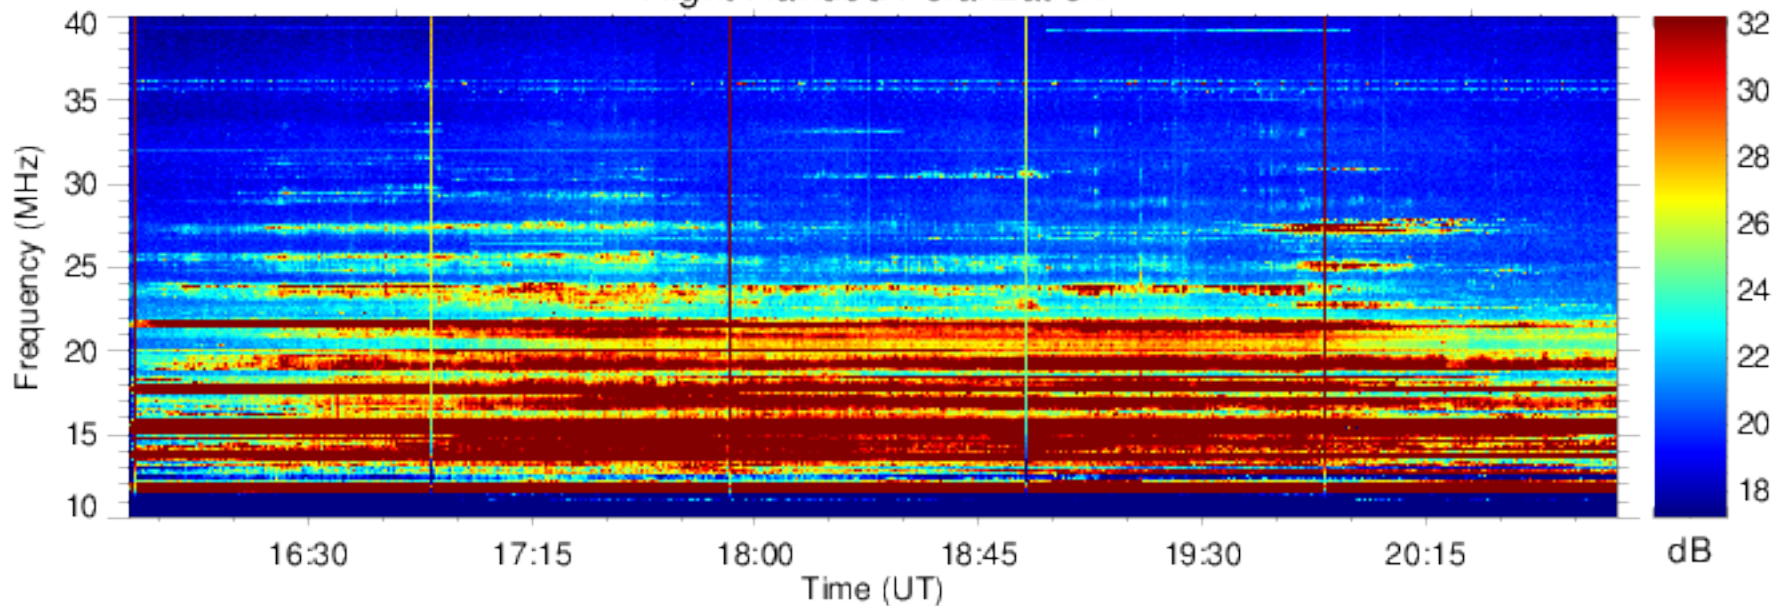

Right Handed Polarization

J070915

Left Handed Polarization

Nancay Decameter Array