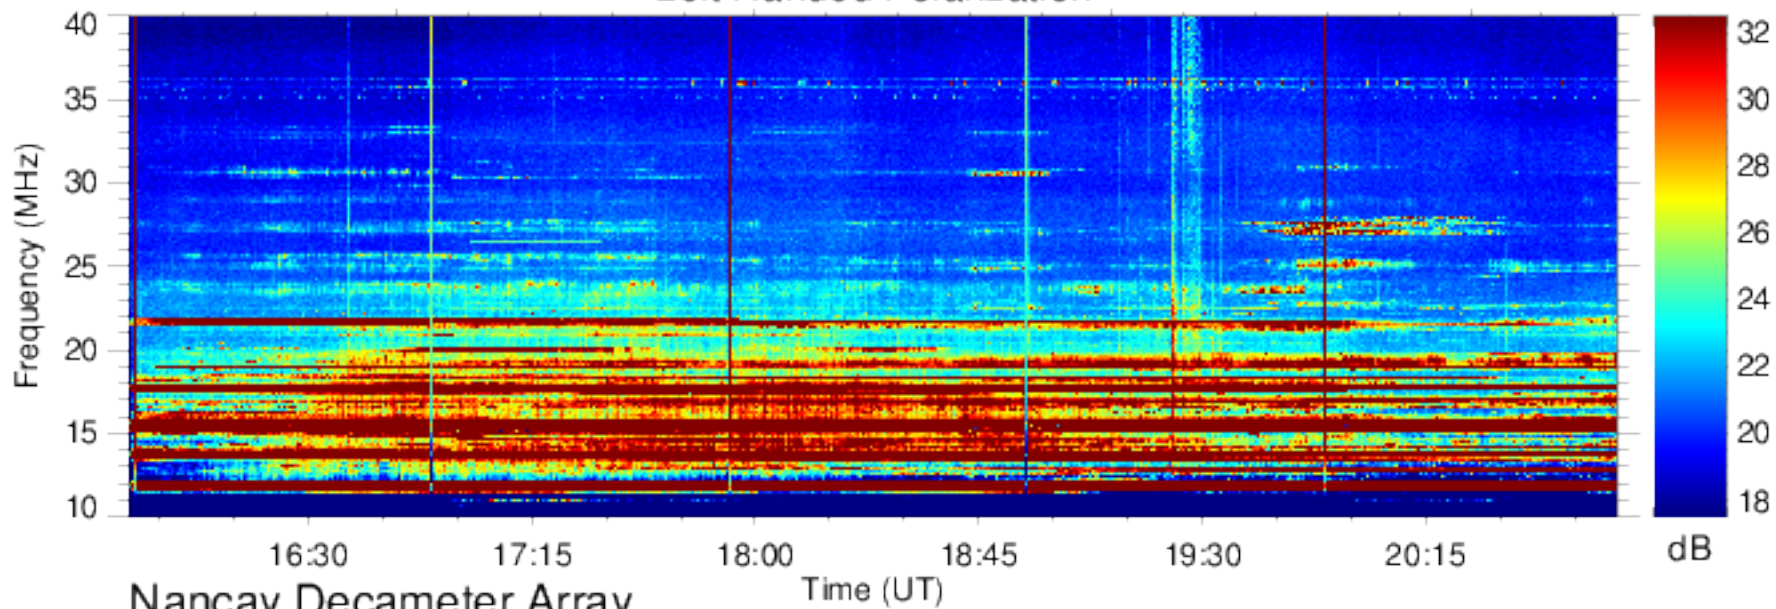

Right Handed Polarization

J070915

Left Handed Polarization

Nancay Decameter Array