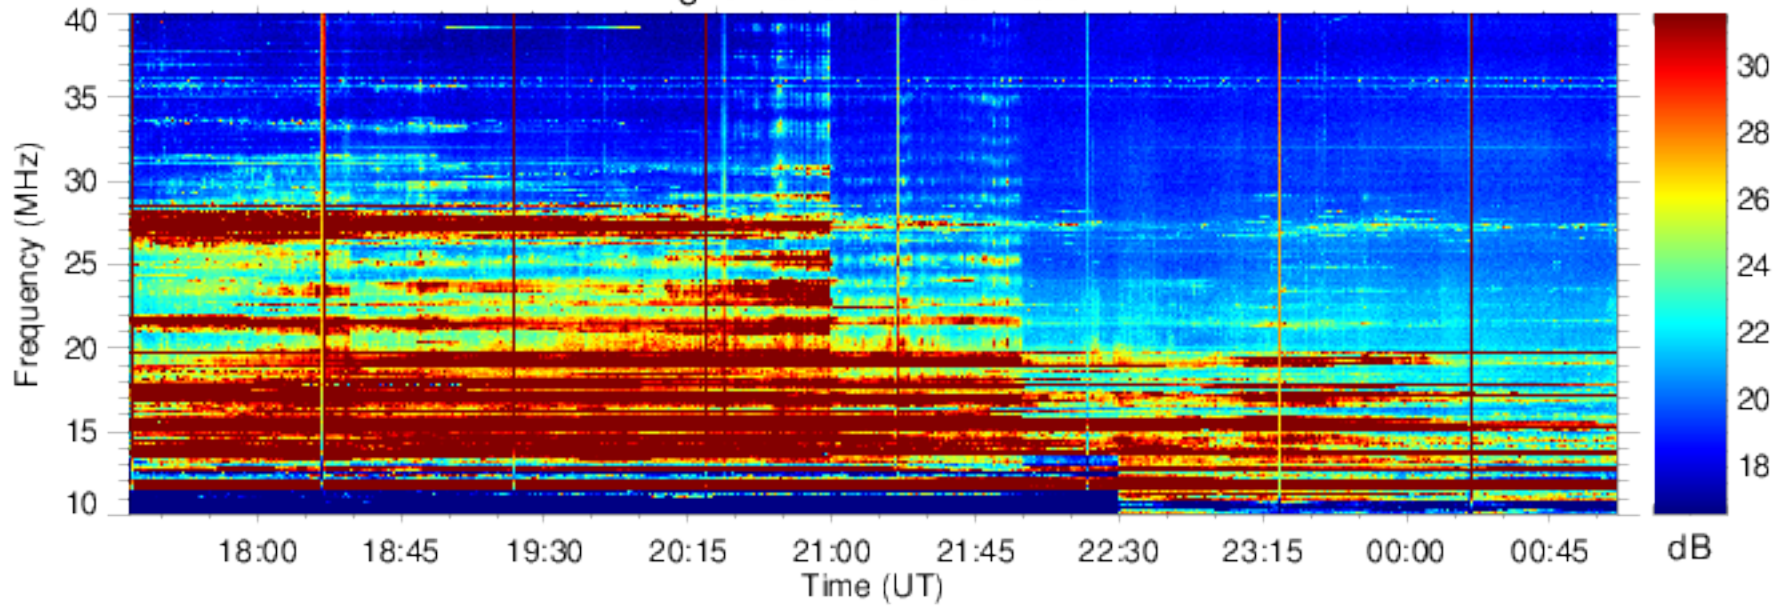

Right Handed Polarization

J070709

Left Handed Polarization

Nancay Decameter Array