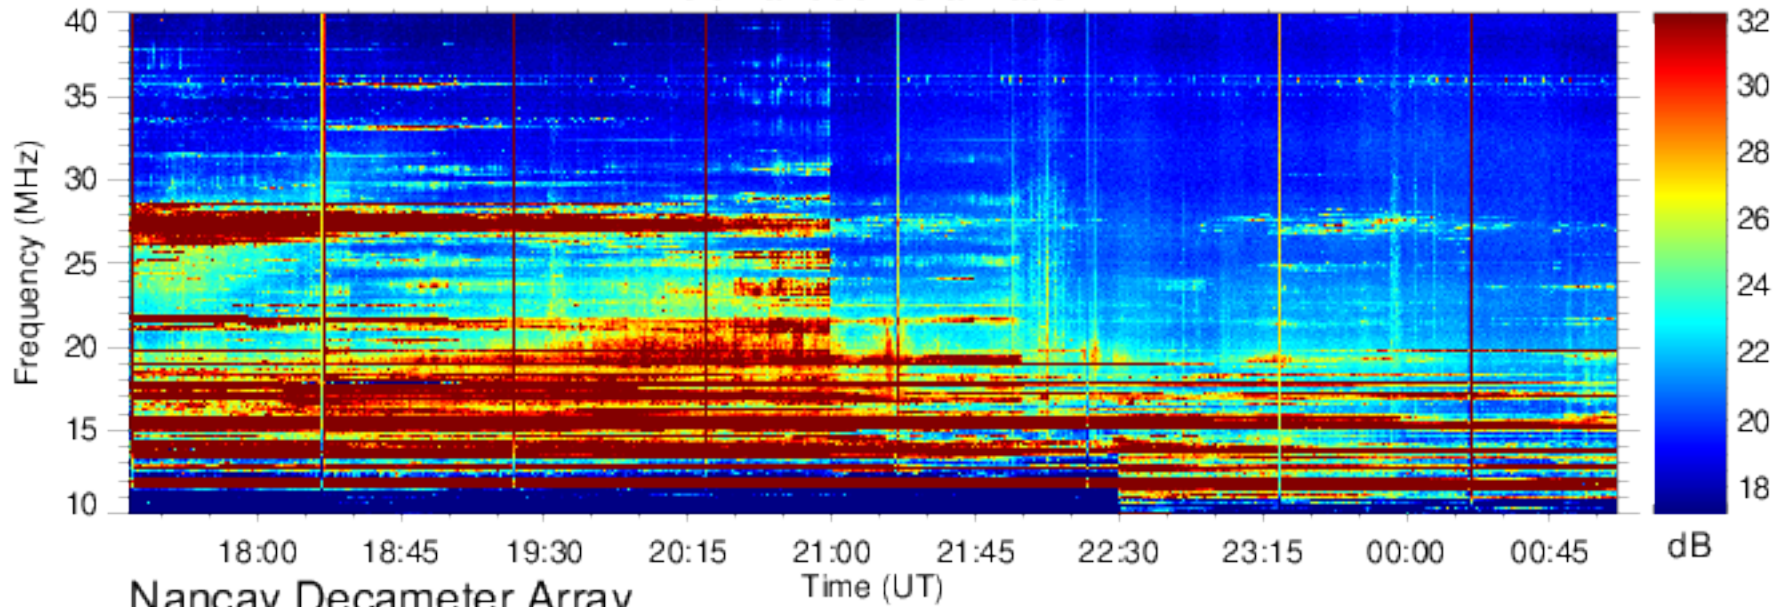

Right Handed Polarization

J070709

Left Handed Polarization

Nancay Decameter Array