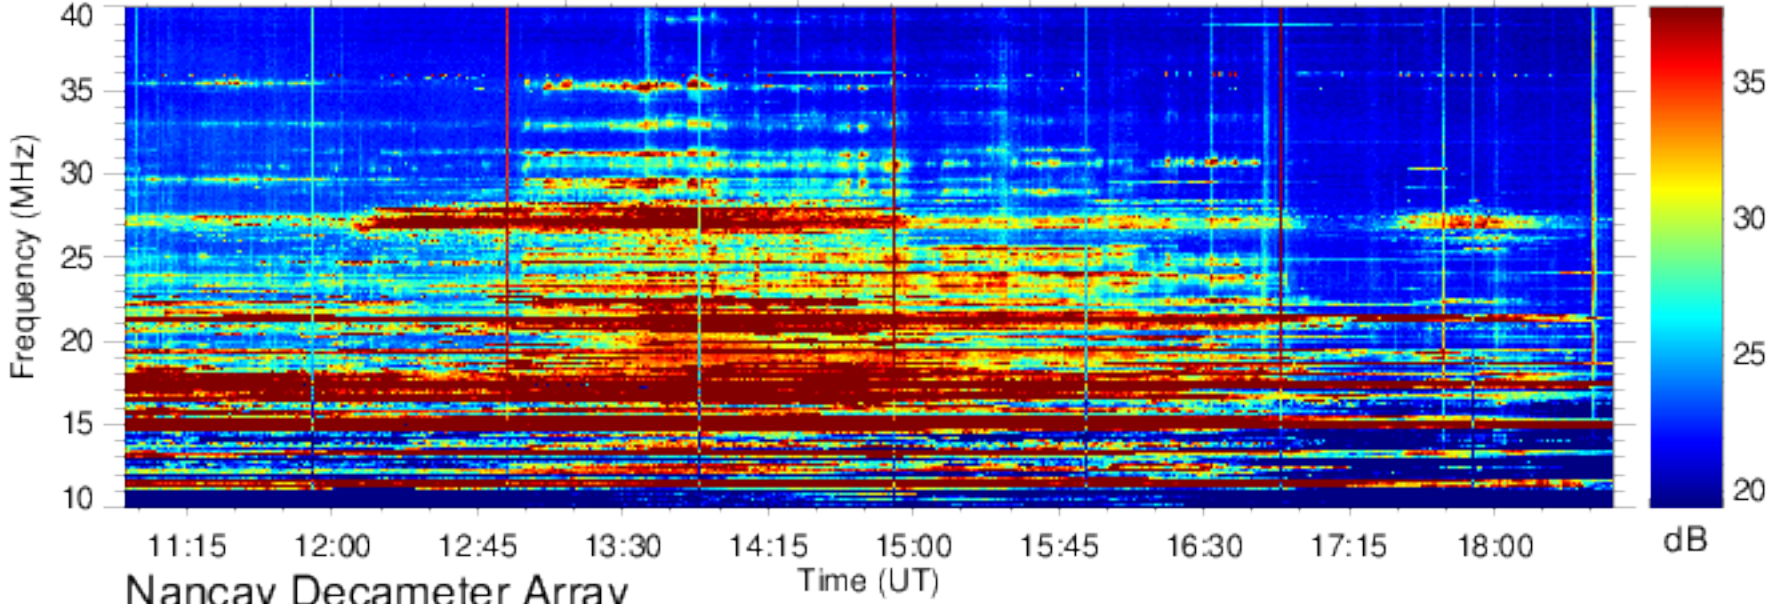

Right Handed Polarization

J971230

Left Handed Polarization

Nancay Decameter Array