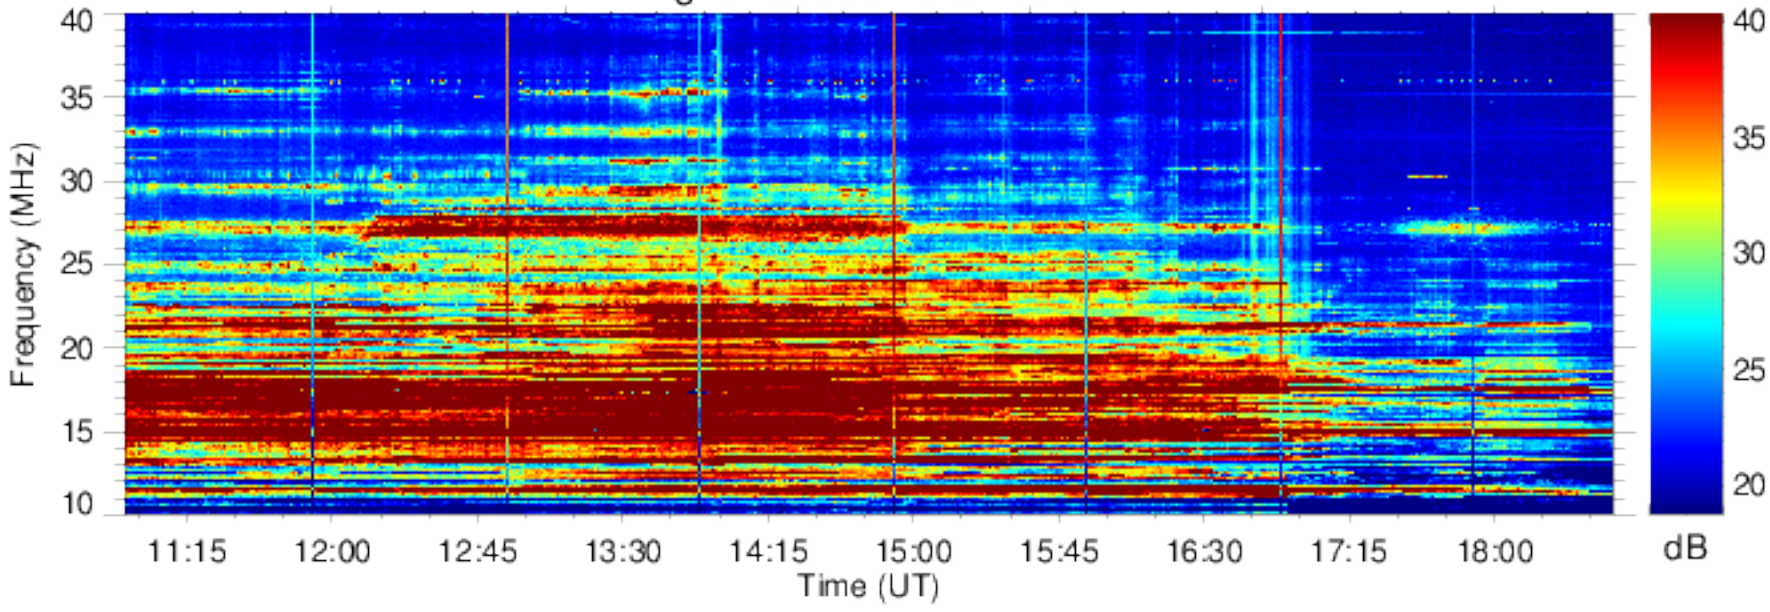

Right Handed Polarization

J971230

Left Handed Polarization

Nancay Decameter Array