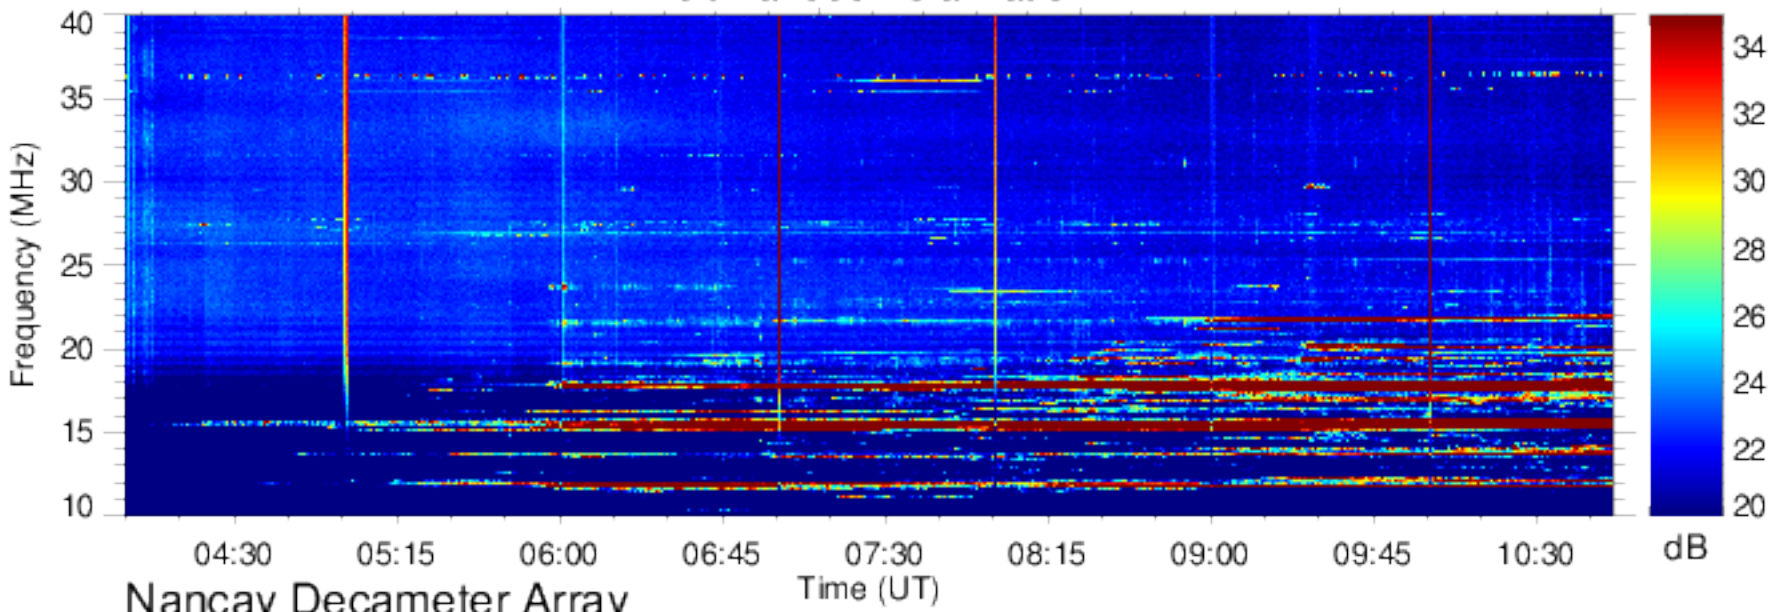

Right Handed Polarization

J970408

Left Handed Polarization

Nancay Decameter Array