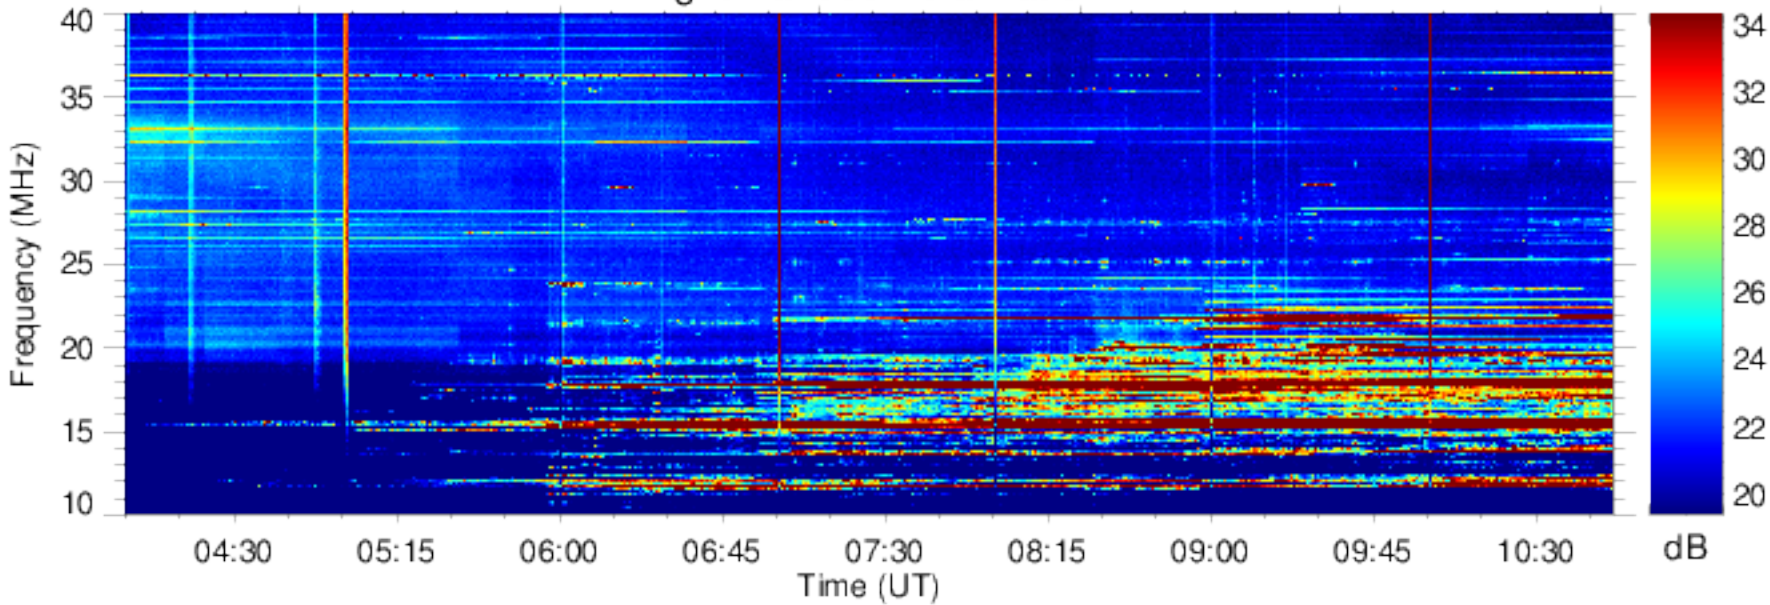

Right Handed Polarization

J970408

Left Handed Polarization

Nancay Decameter Array