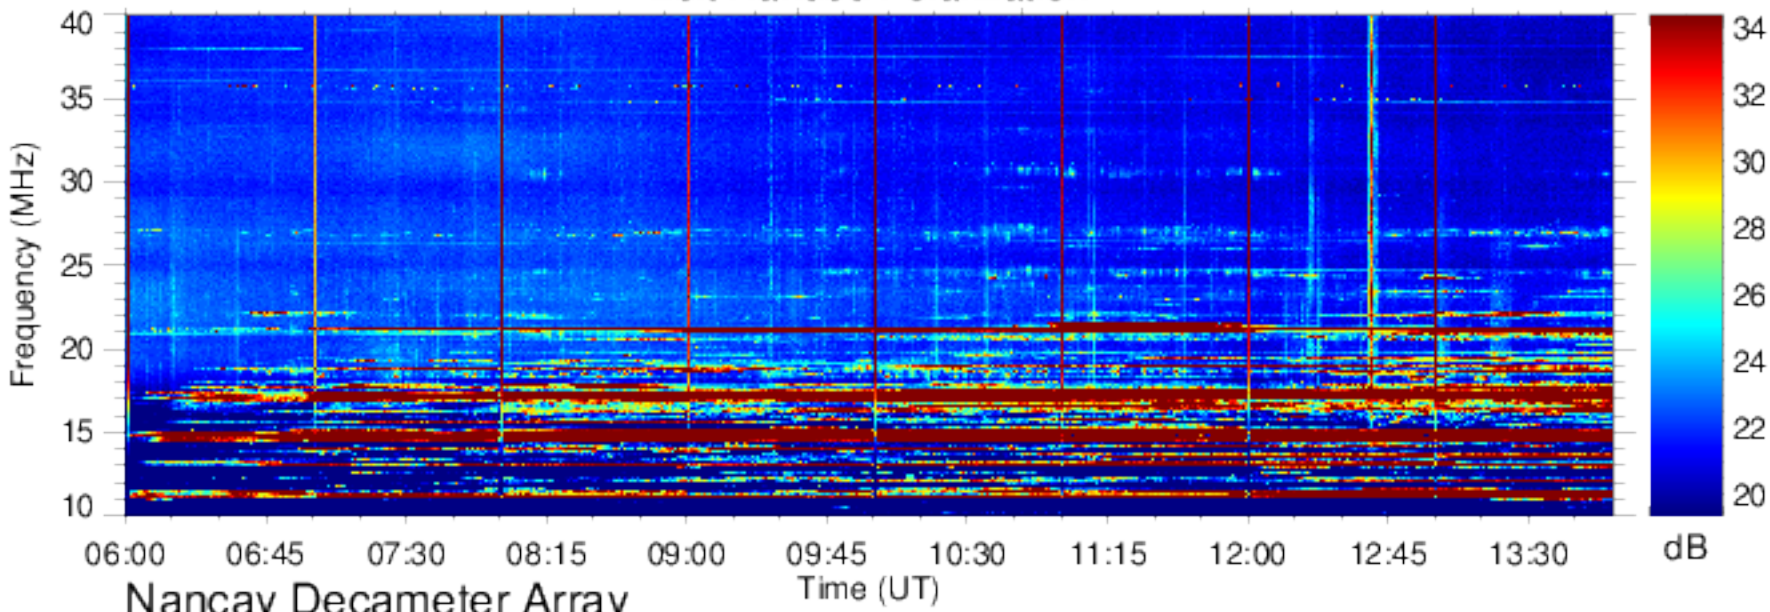

### Right Handed Polarization

# J970301

### Left Handed Polarization

Nancay Decameter Array