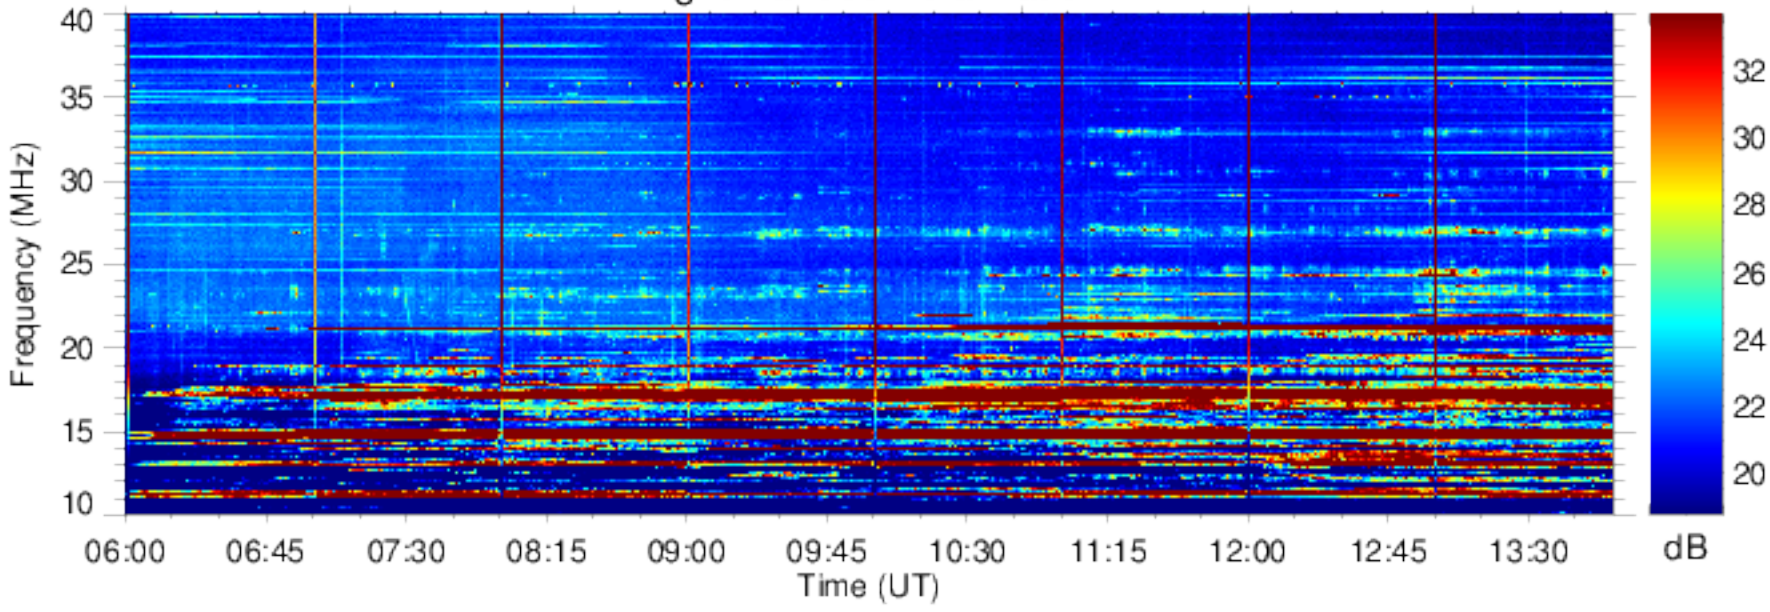

### Right Handed Polarization

# J970301

### Left Handed Polarization

Nancay Decameter Array