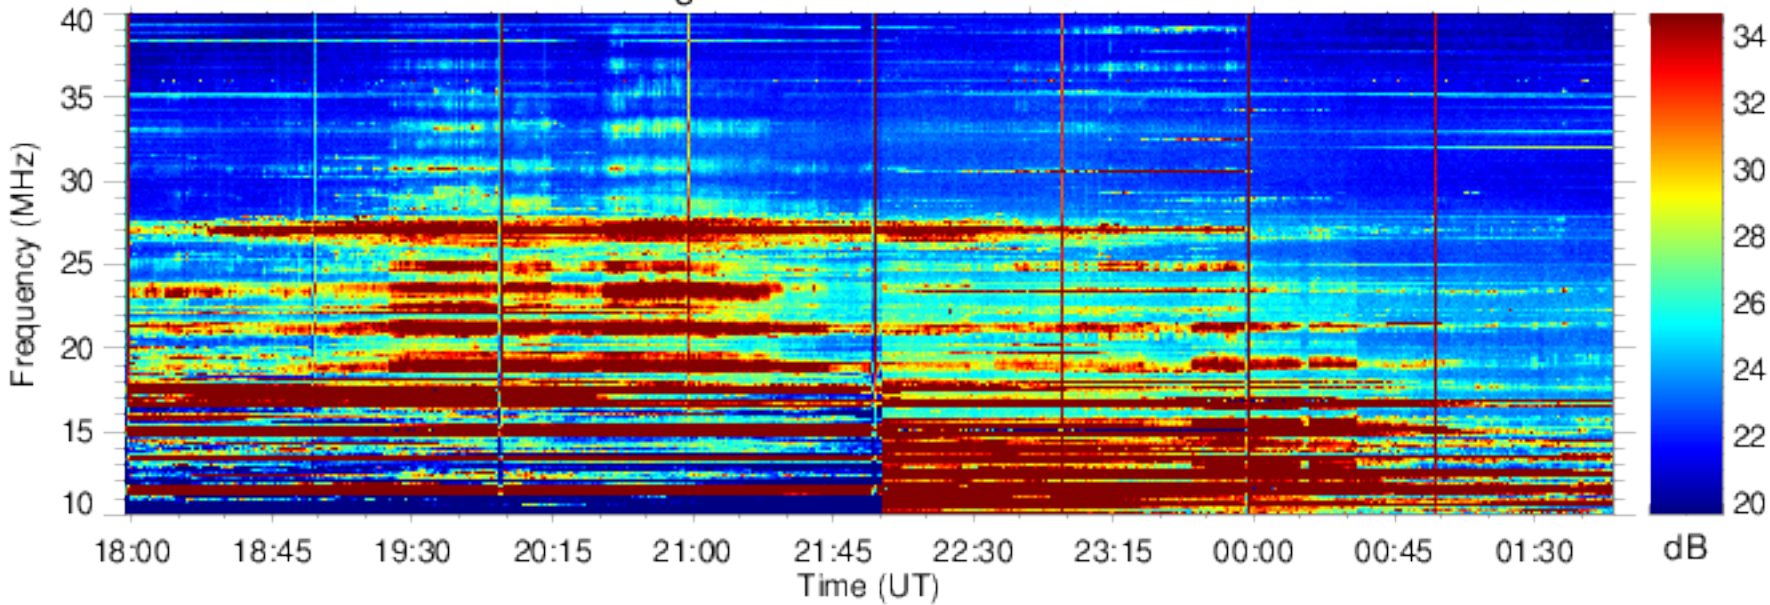

### Right Handed Polarization

# J960730

### Left Handed Polarization

Nancay Decameter Array