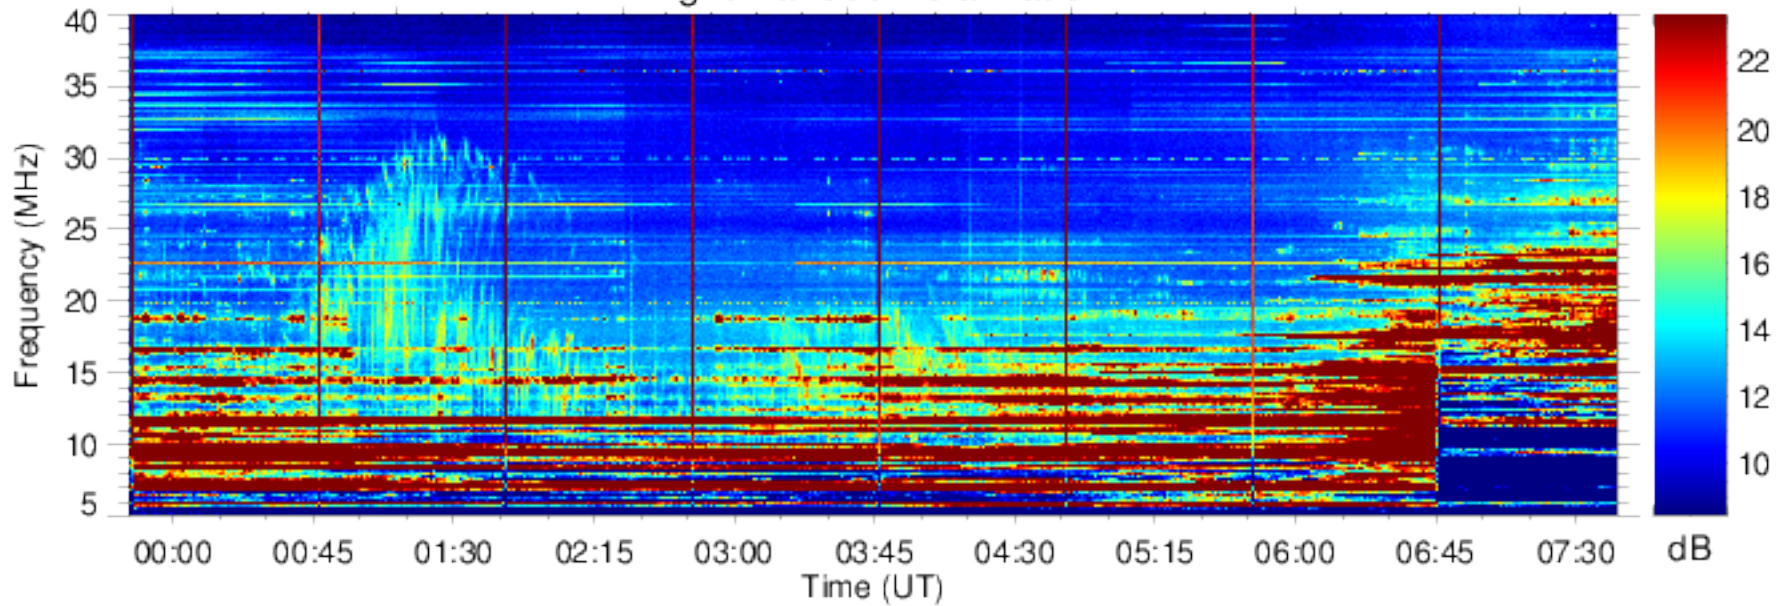

Right Handed Polarization

J930205

Left Handed Polarization