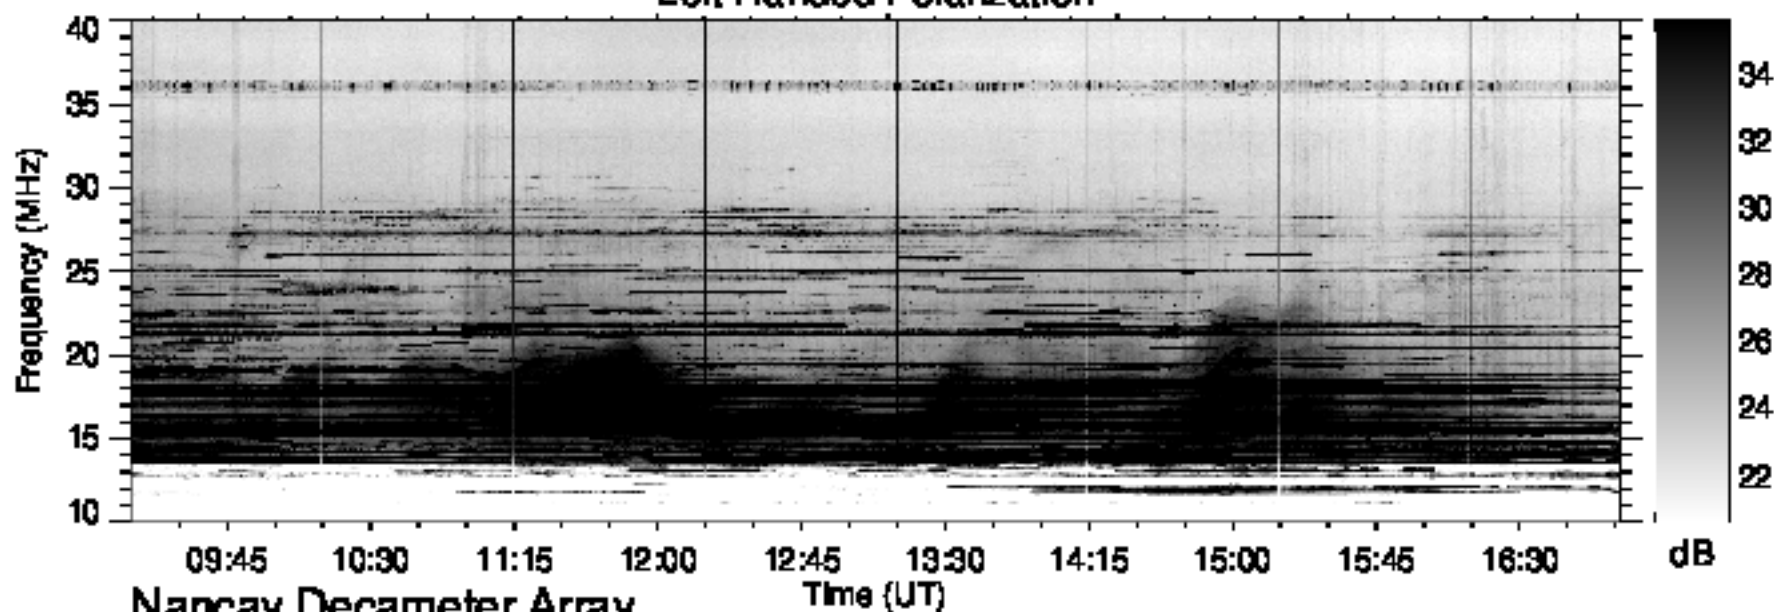

Right Handed Polarization

J220210

Left Handed Polarization

Nancay Decameter Array