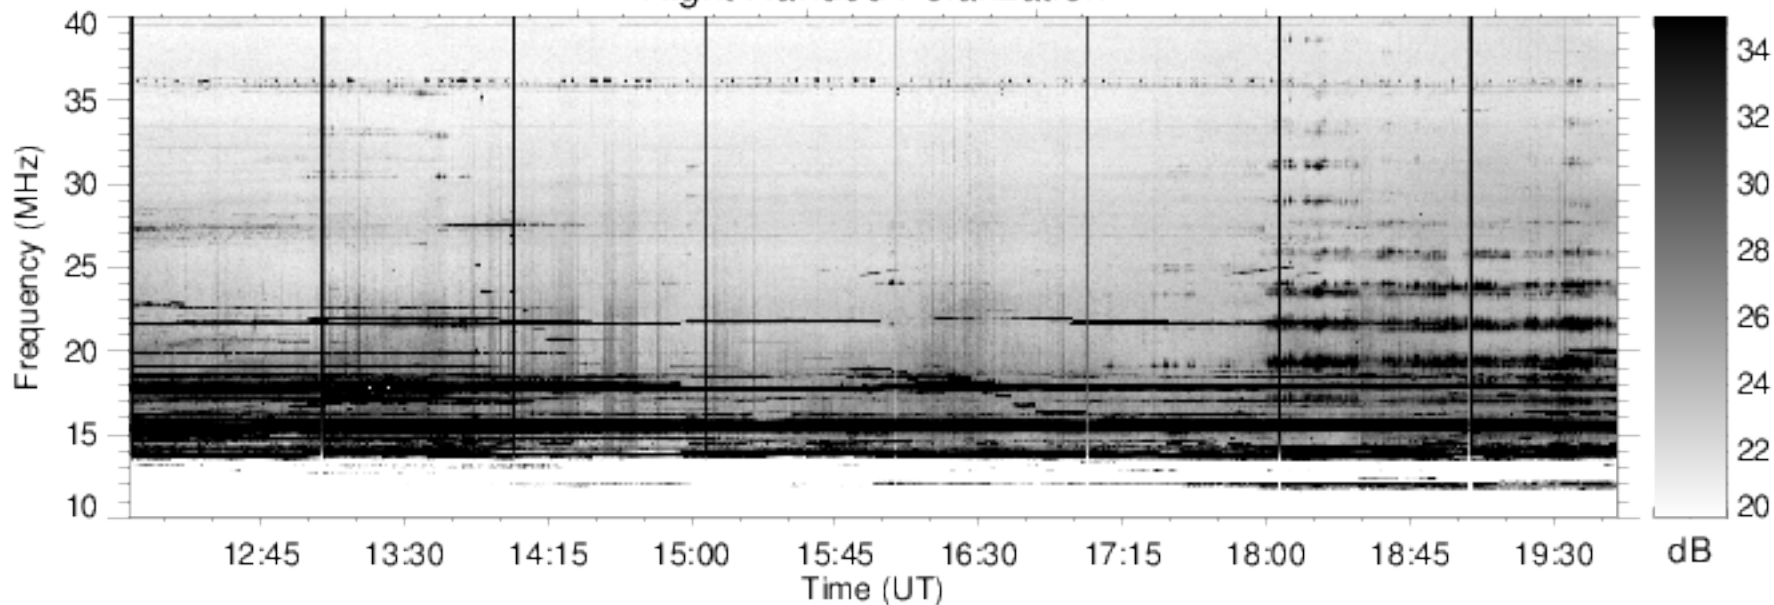

Right Handed Polarization

J170804

Left Handed Polarization

Nancay Decameter Array