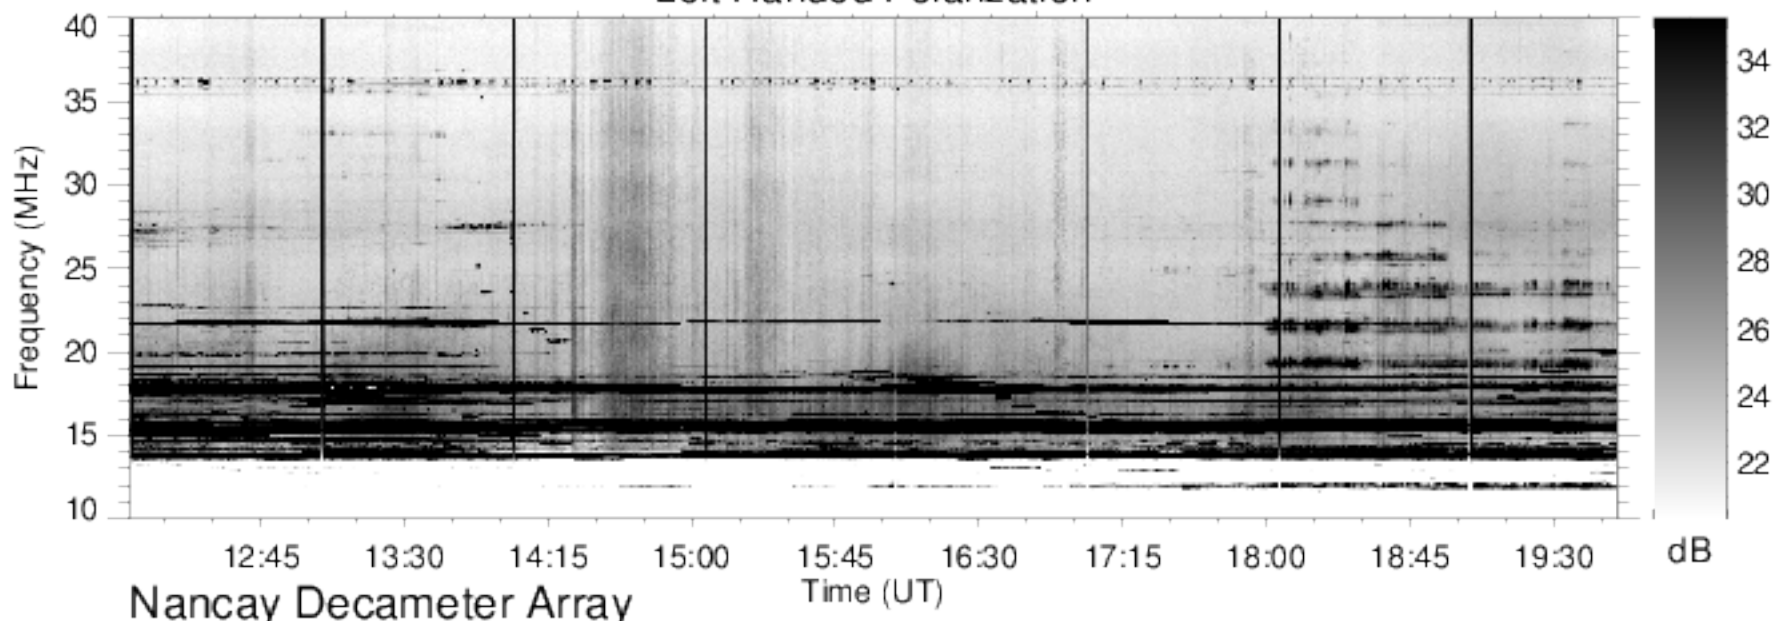

Right Handed Polarization

J170804

Left Handed Polarization

Nancay Decameter Array