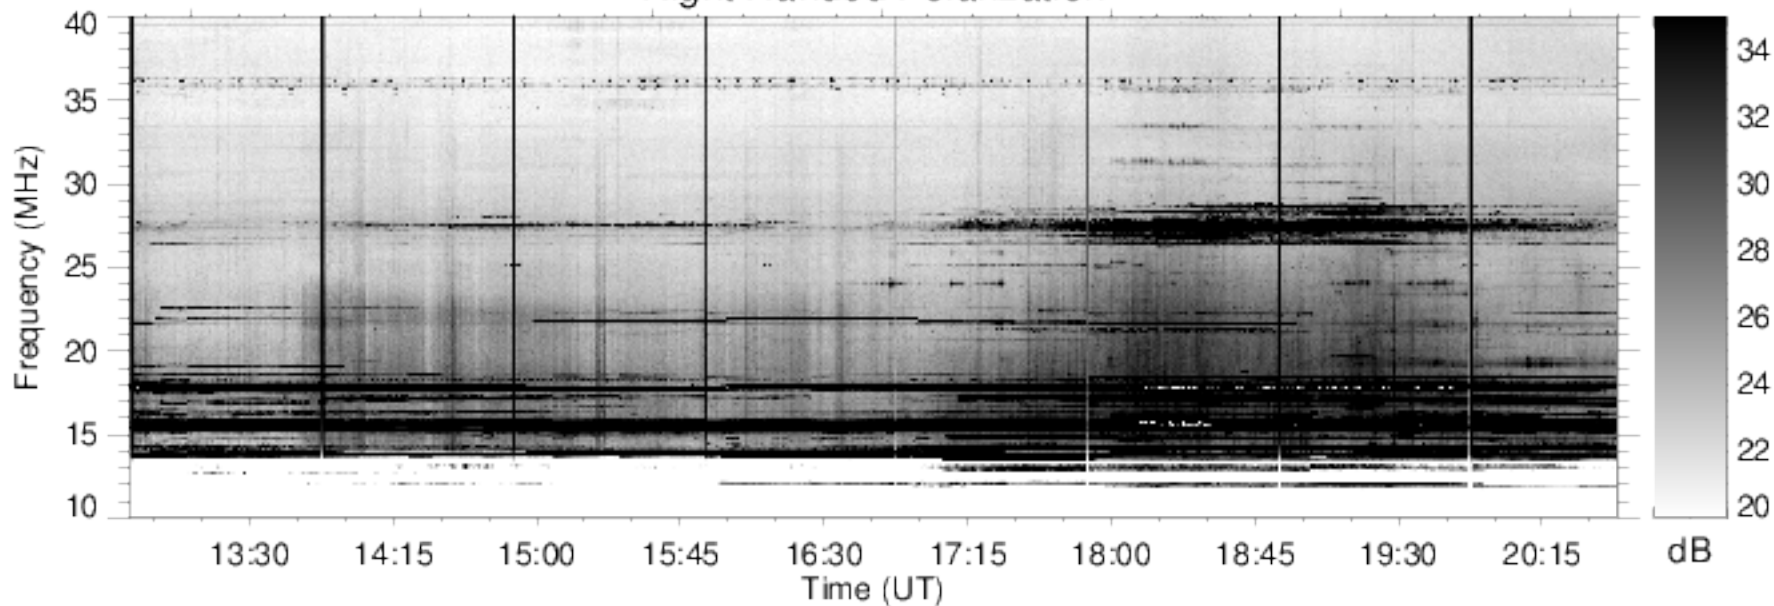

Right Handed Polarization

J170721

Left Handed Polarization

Nancay Decameter Array