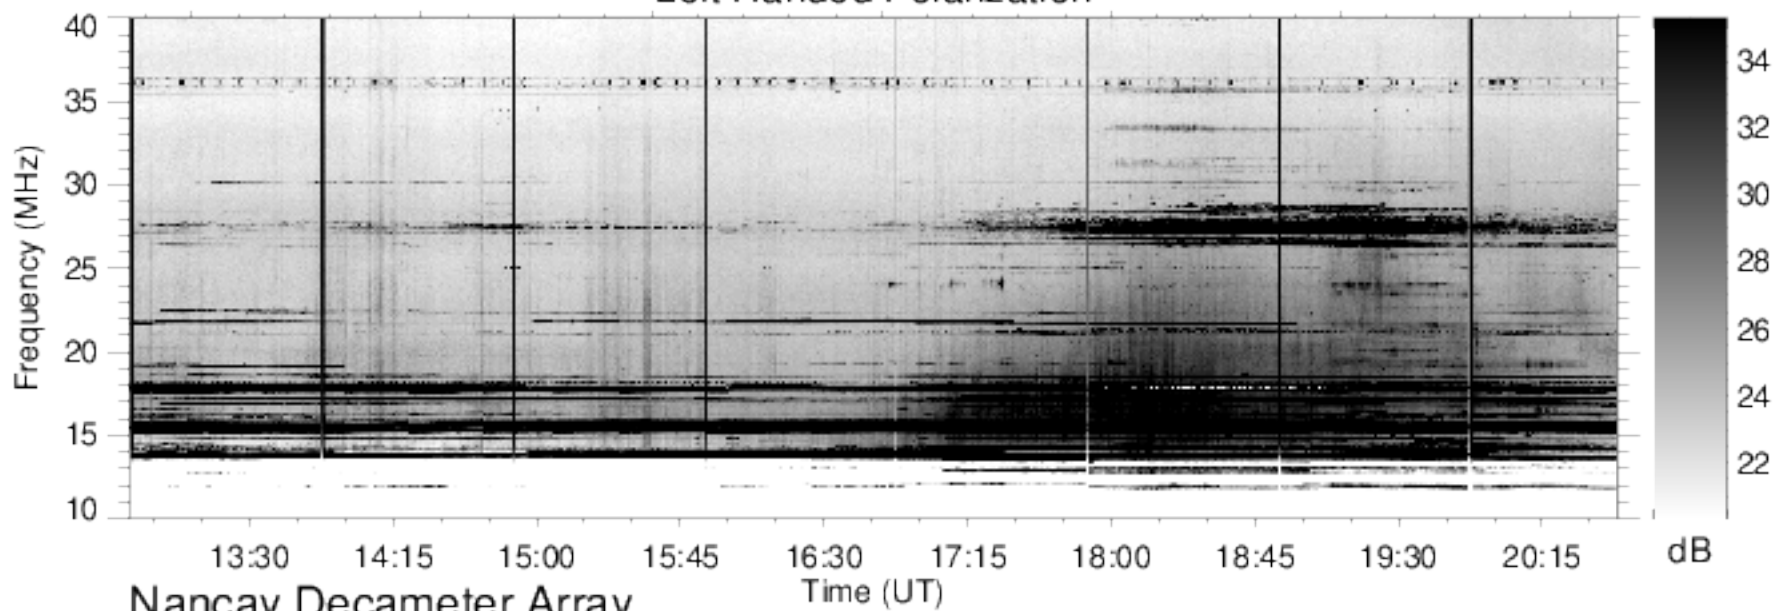

Right Handed Polarization

J170721

Left Handed Polarization

Nancay Decameter Array