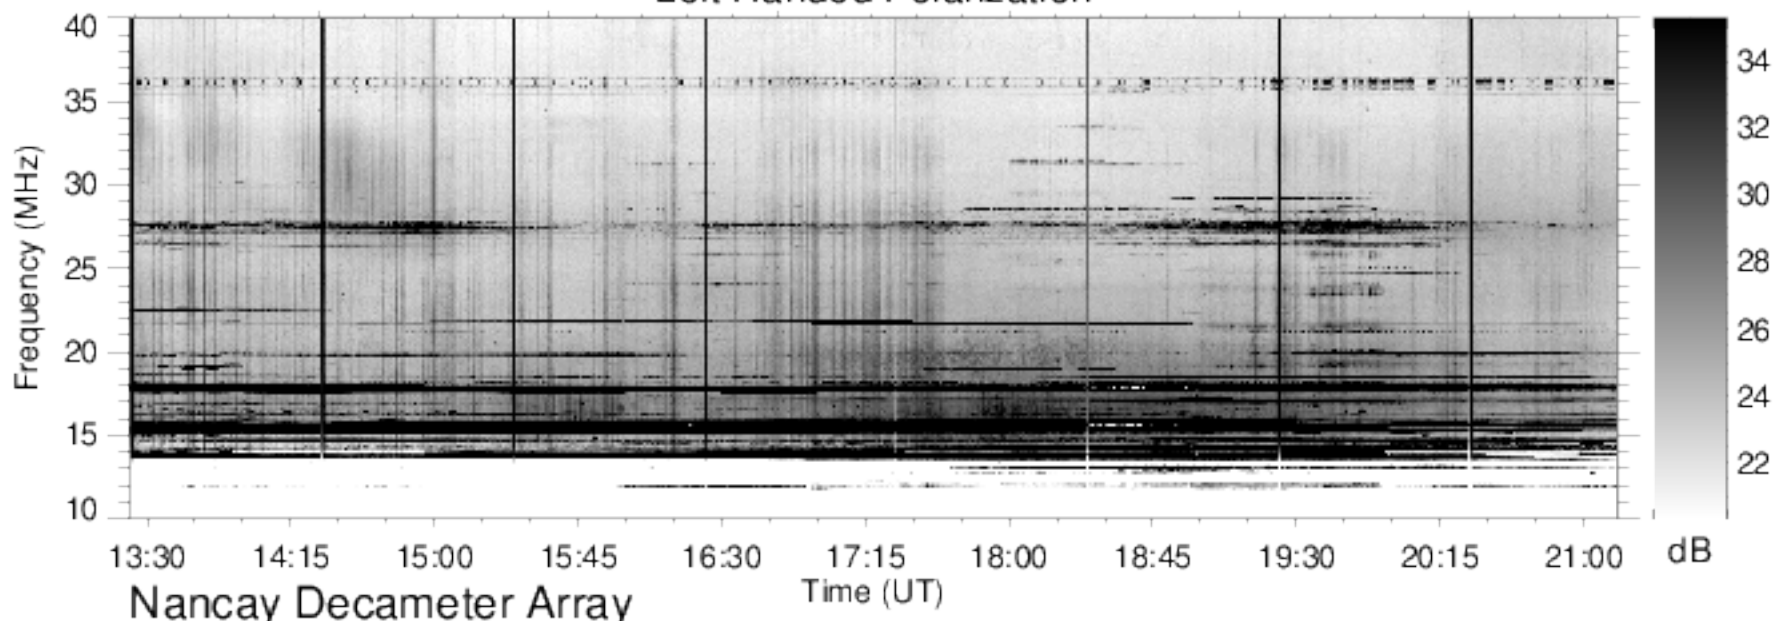

Right Handed Polarization

J170712

Left Handed Polarization

Nancay Decameter Array