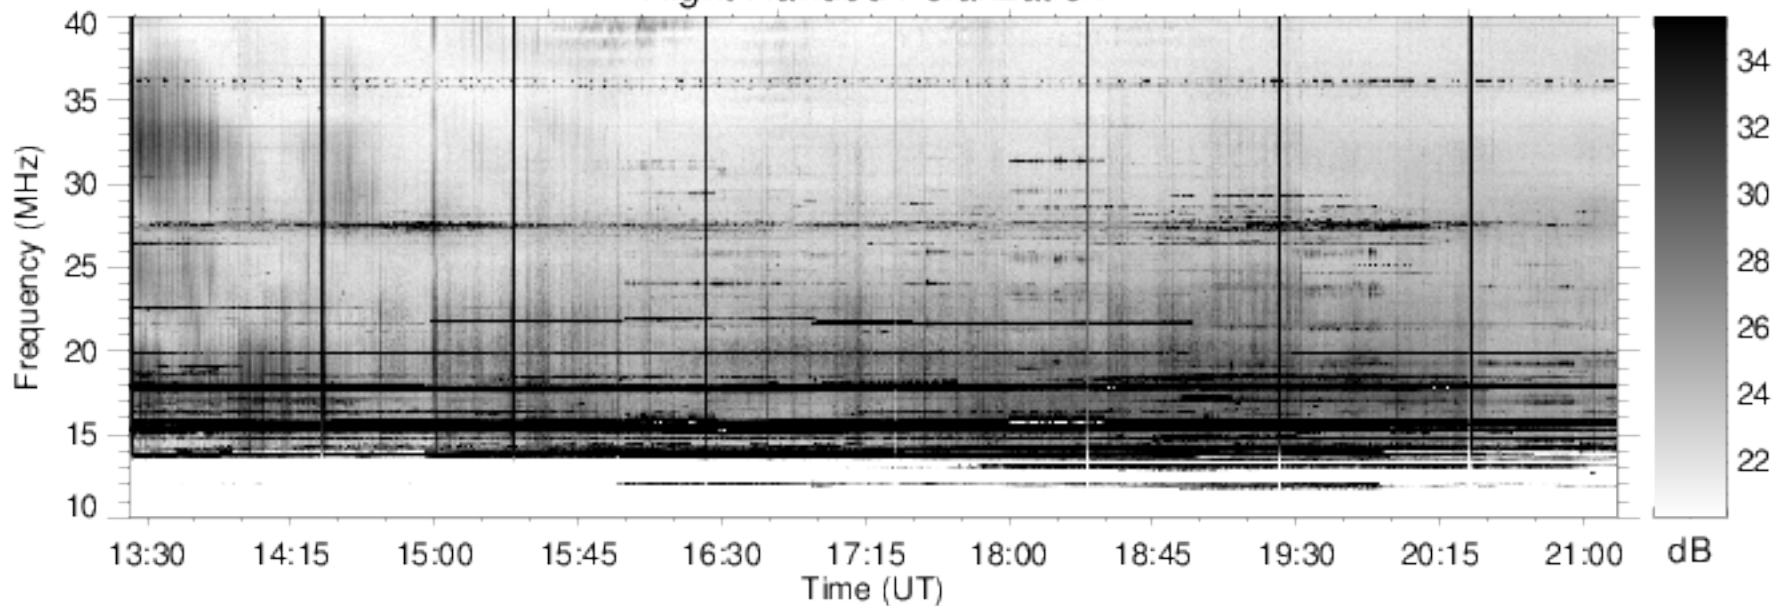

Right Handed Polarization

J170712

Left Handed Polarization

Nancay Decameter Array