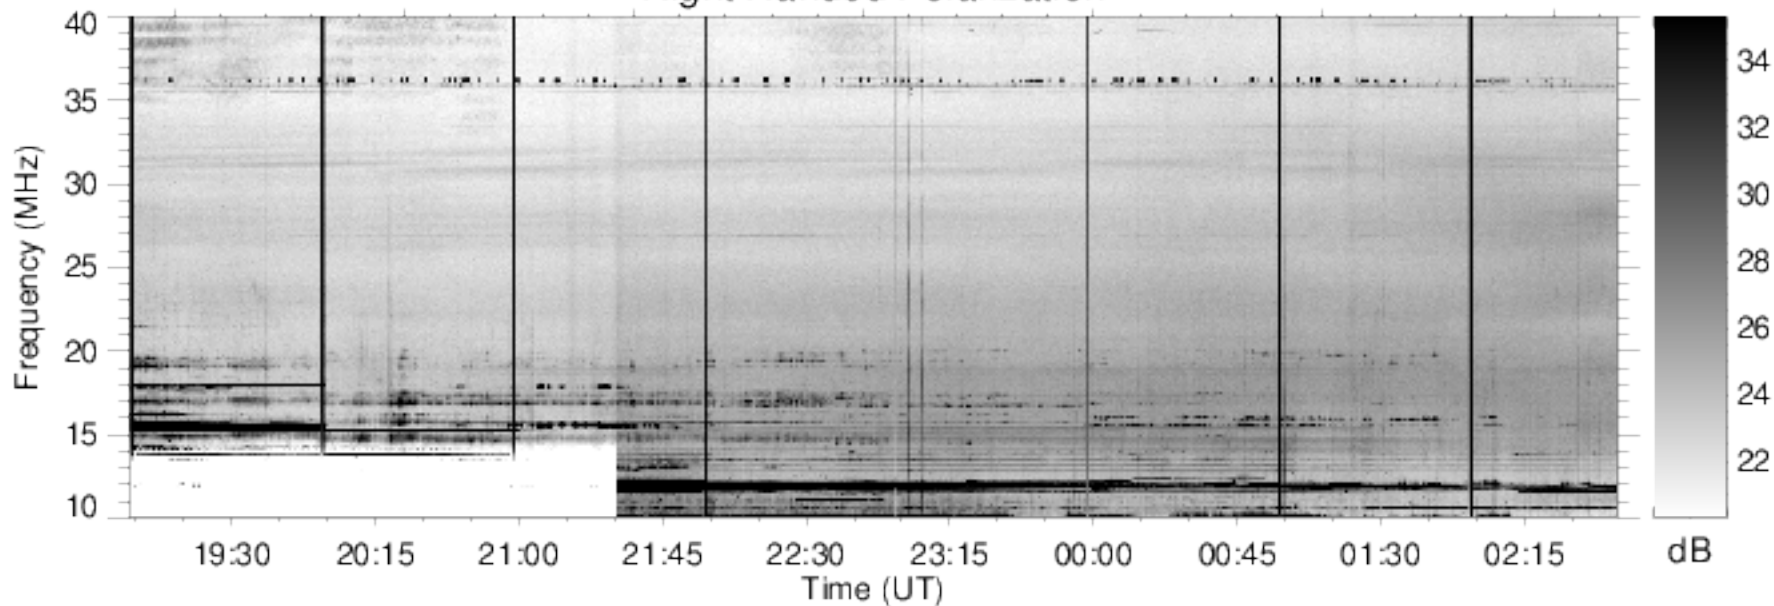

Right Handed Polarization

J170420

Left Handed Polarization

Nancay Decameter Array