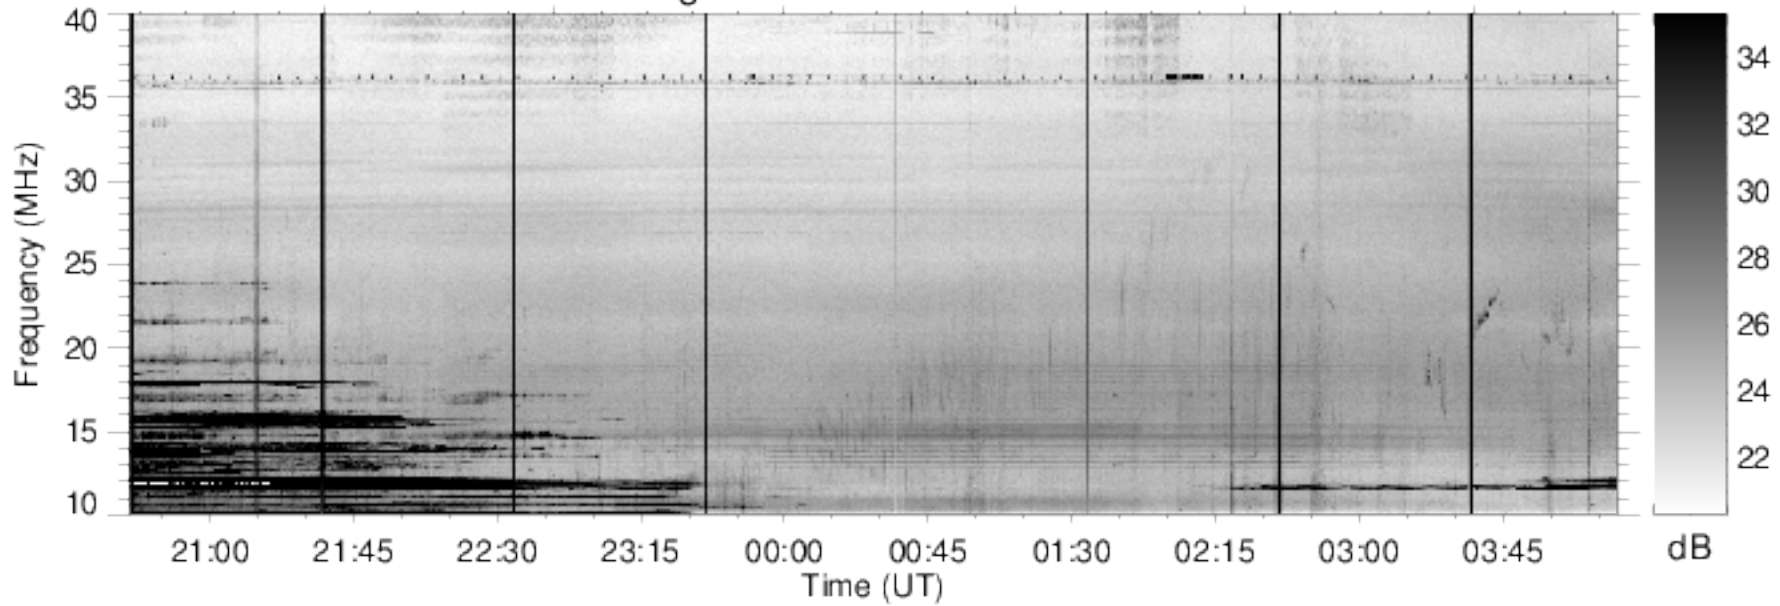

### Right Handed Polarization

# J170330

### Left Handed Polarization

Nancay Decameter Array