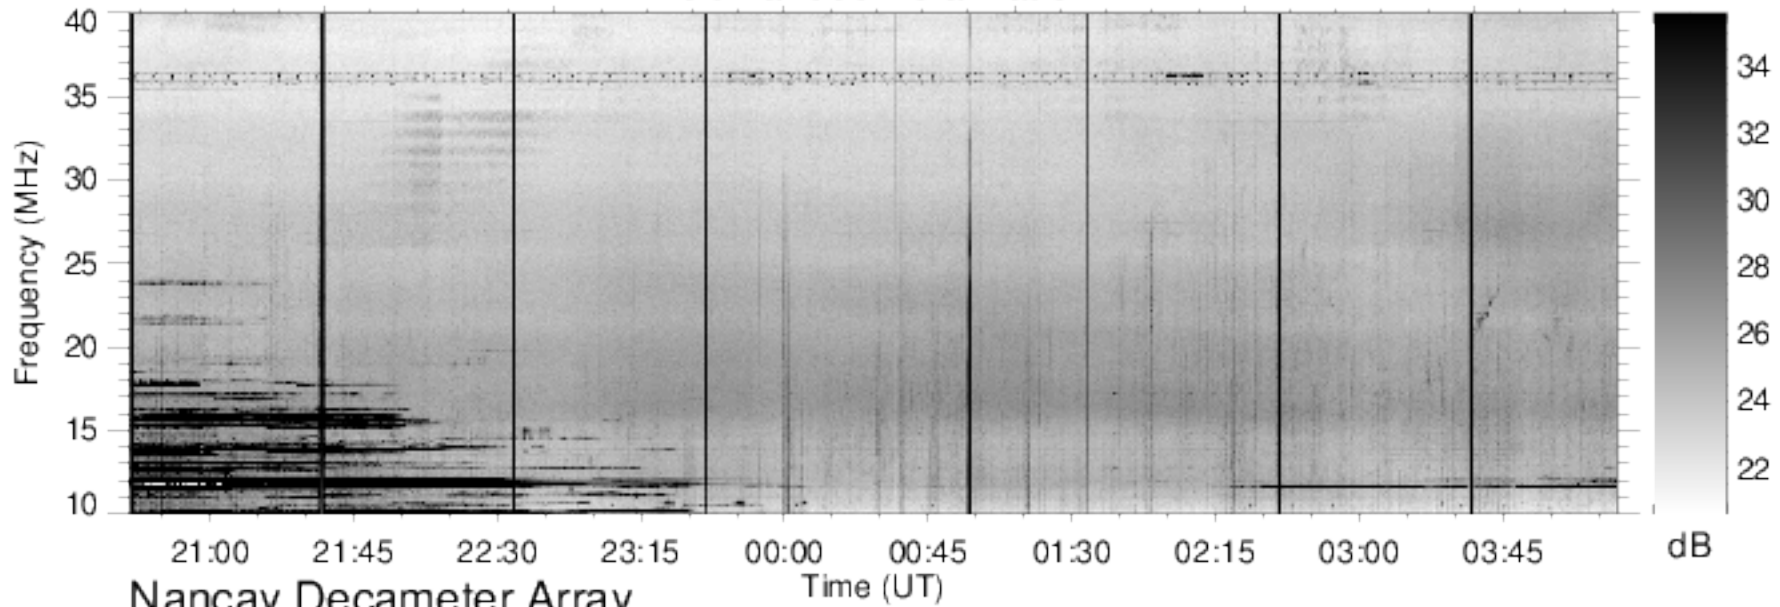

### Right Handed Polarization

# J170330

### Left Handed Polarization

Nancay Decameter Array