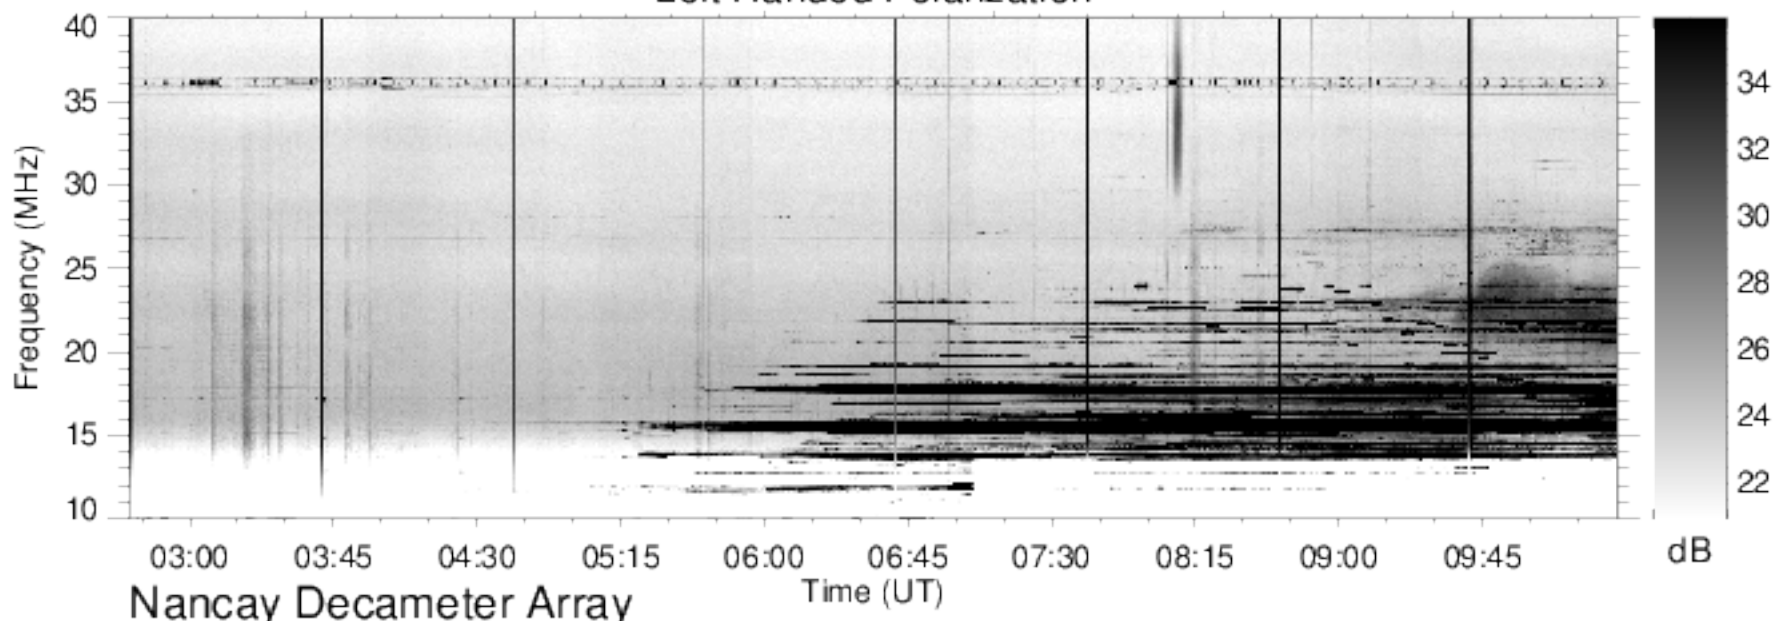

Right Handed Polarization

J151201

Left Handed Polarization

Nancay Decameter Array