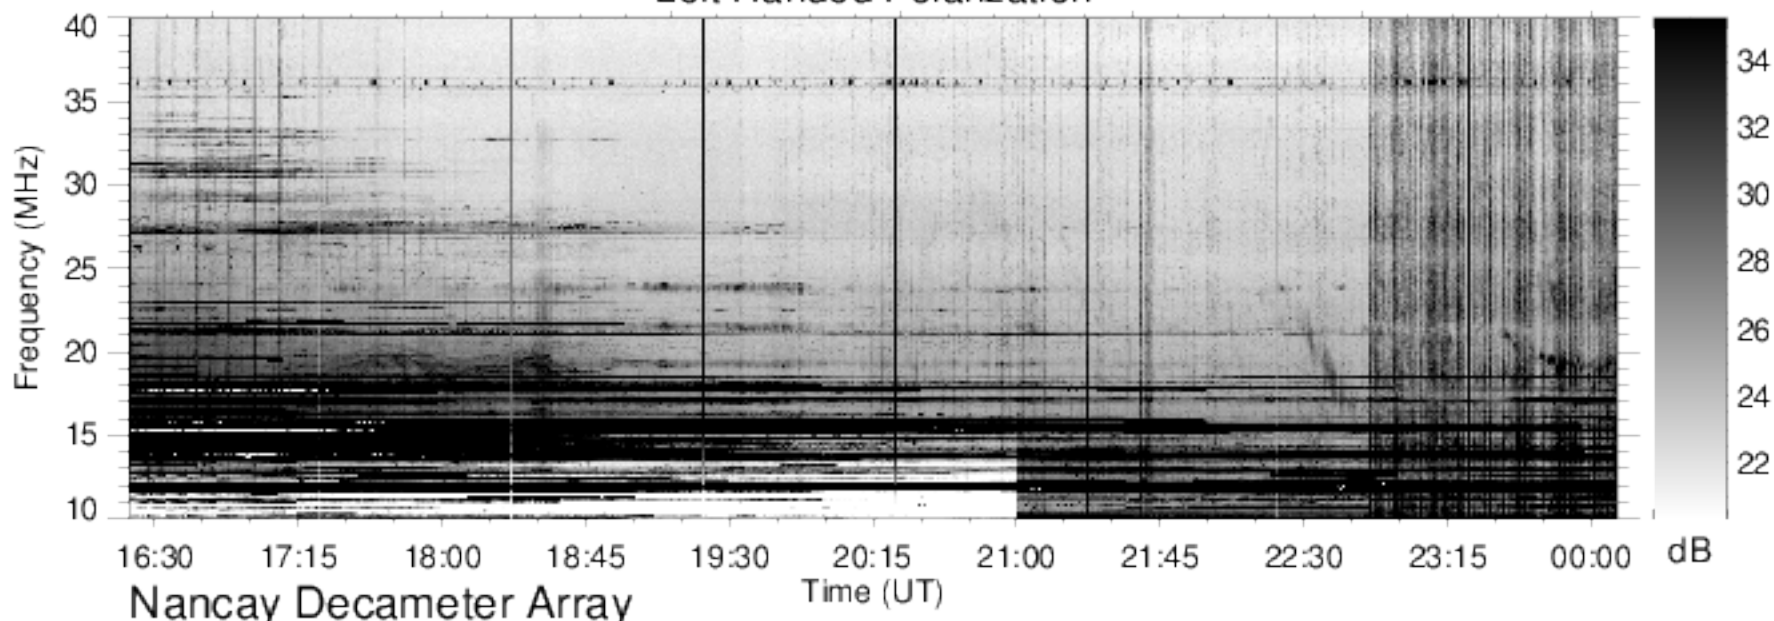

### Right Handed Polarization

# J150330

### Left Handed Polarization

Nancay Decameter Array