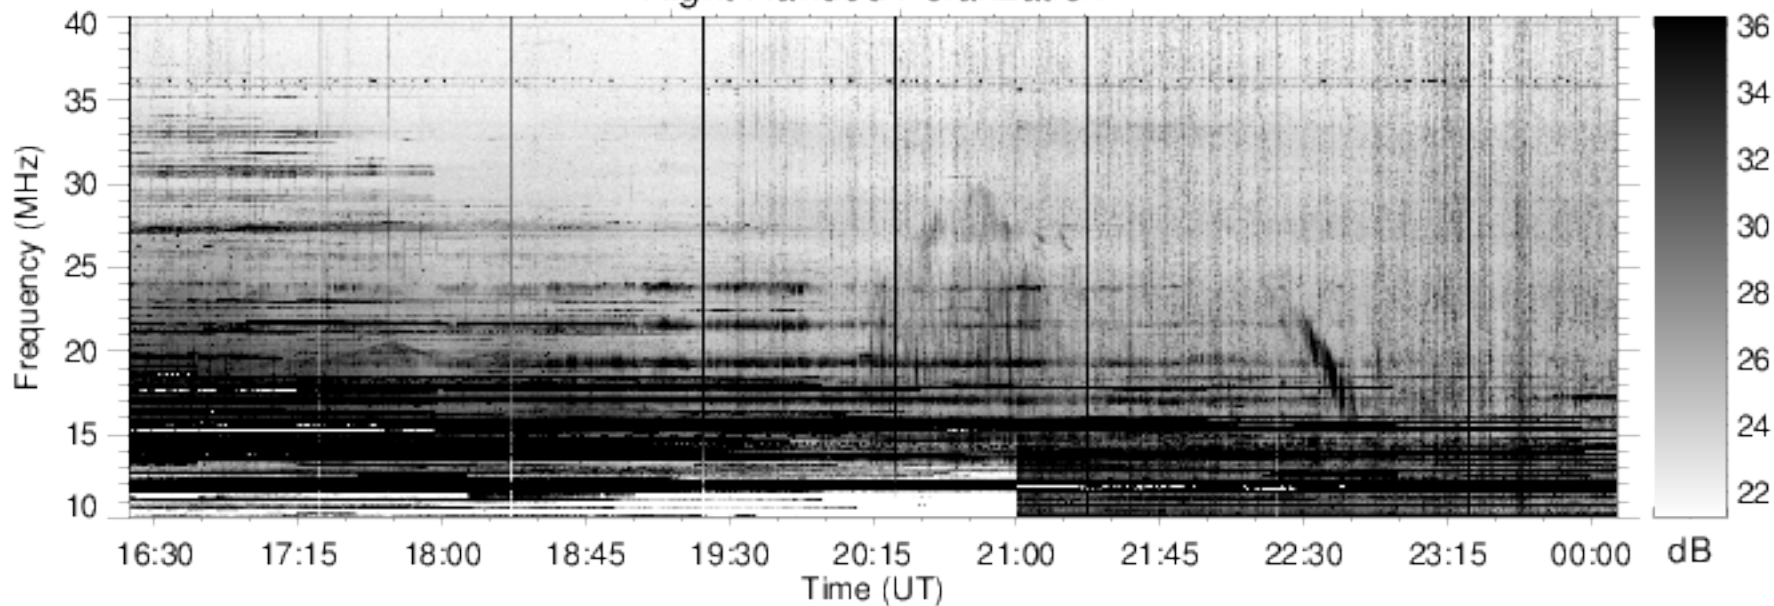

### Right Handed Polarization

# J150330

### Left Handed Polarization

Nancay Decameter Array