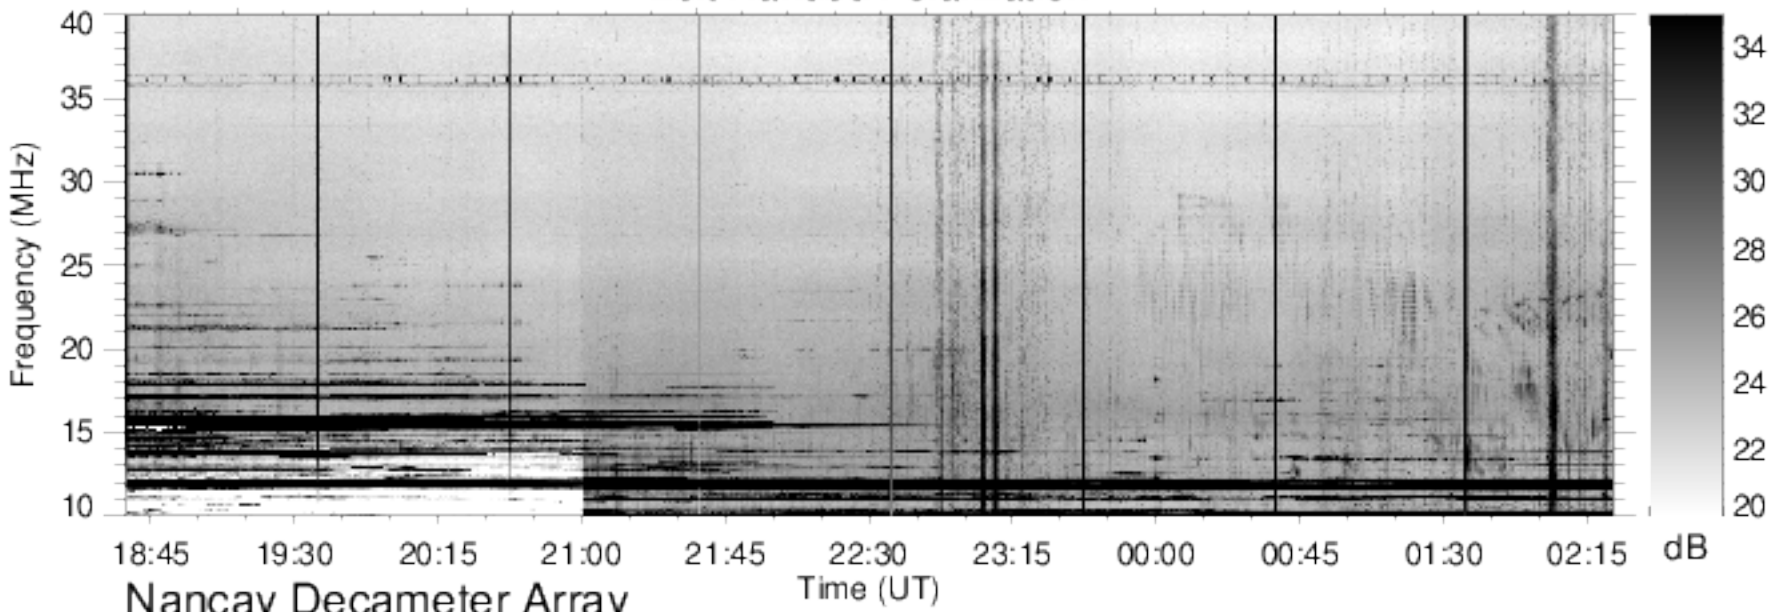

### Right Handed Polarization

# J150226

### Left Handed Polarization

Nancay Decameter Array