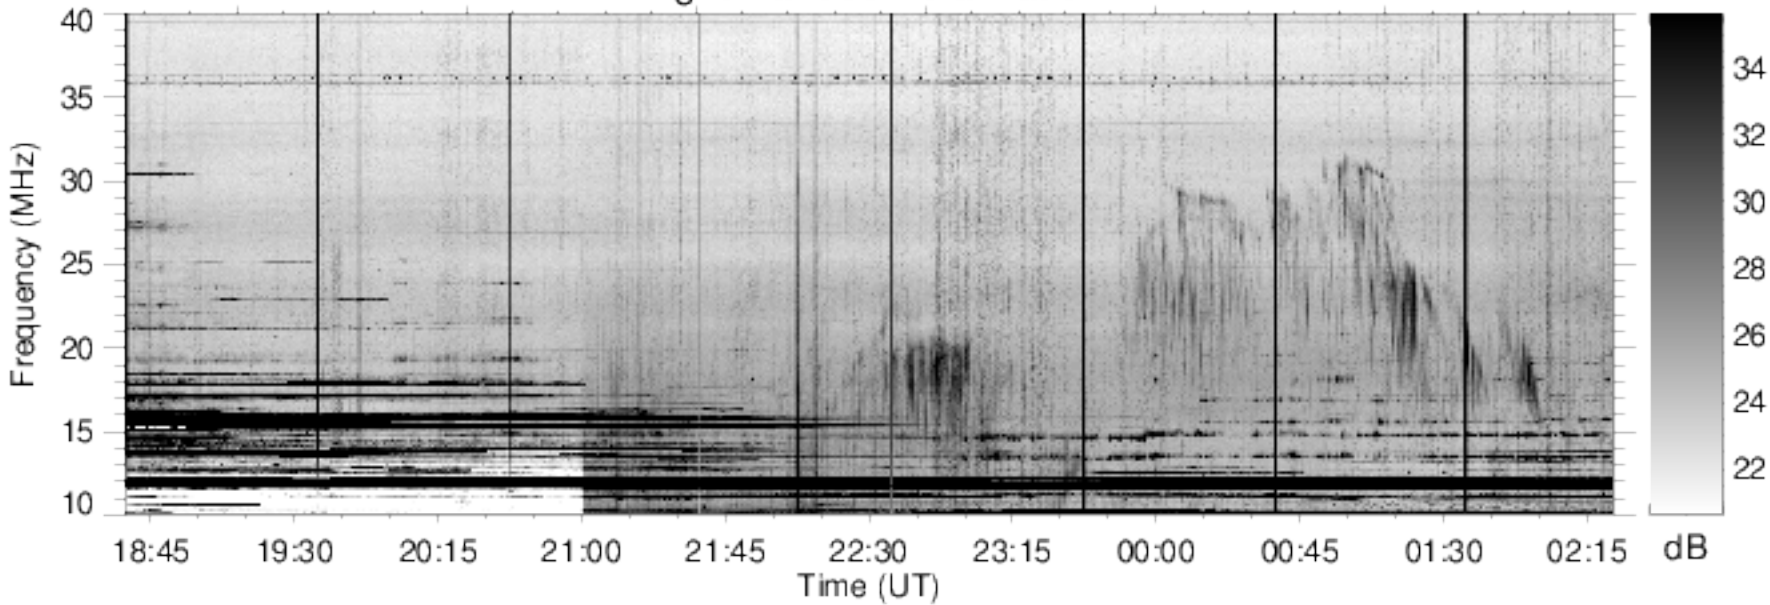

### Right Handed Polarization

# J150226

### Left Handed Polarization

Nancay Decameter Array