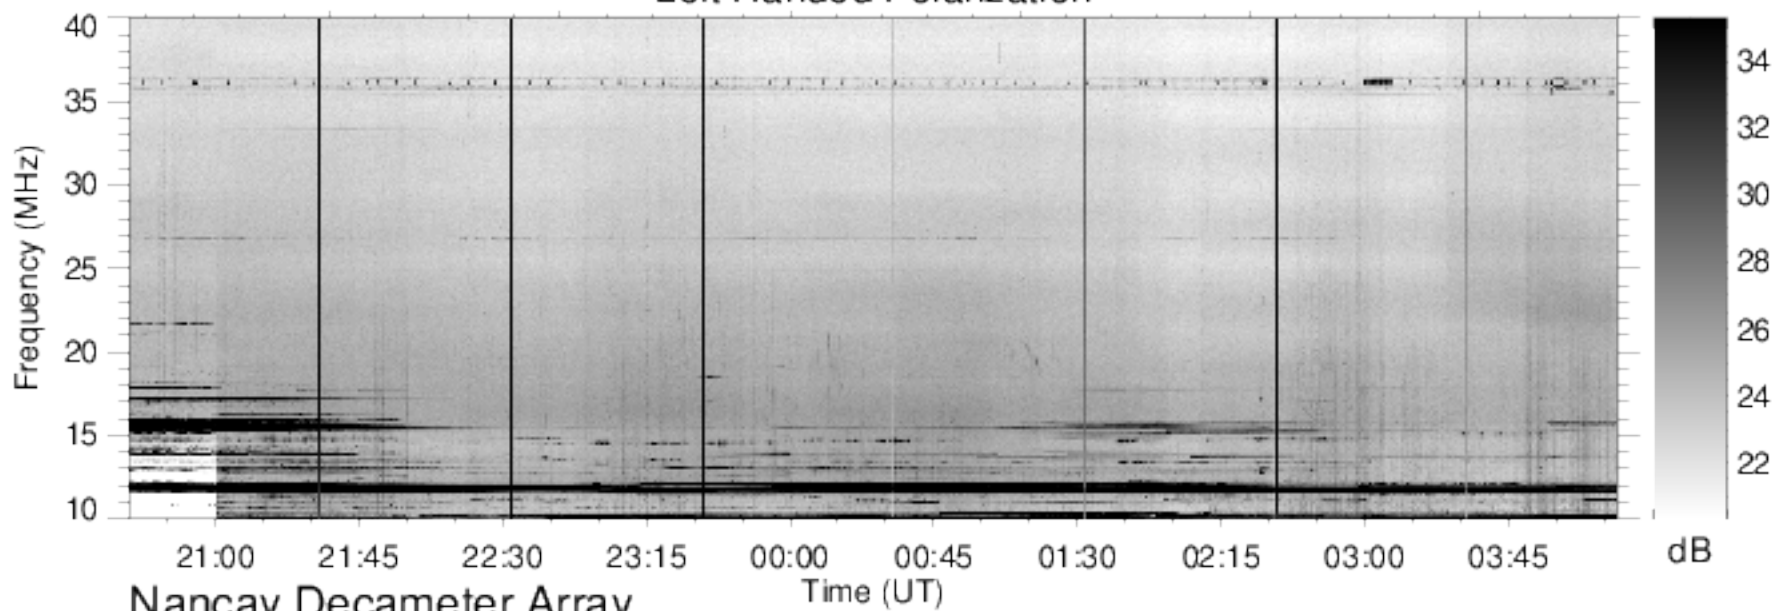

Right Handed Polarization

J150201

Left Handed Polarization

Nancay Decameter Array