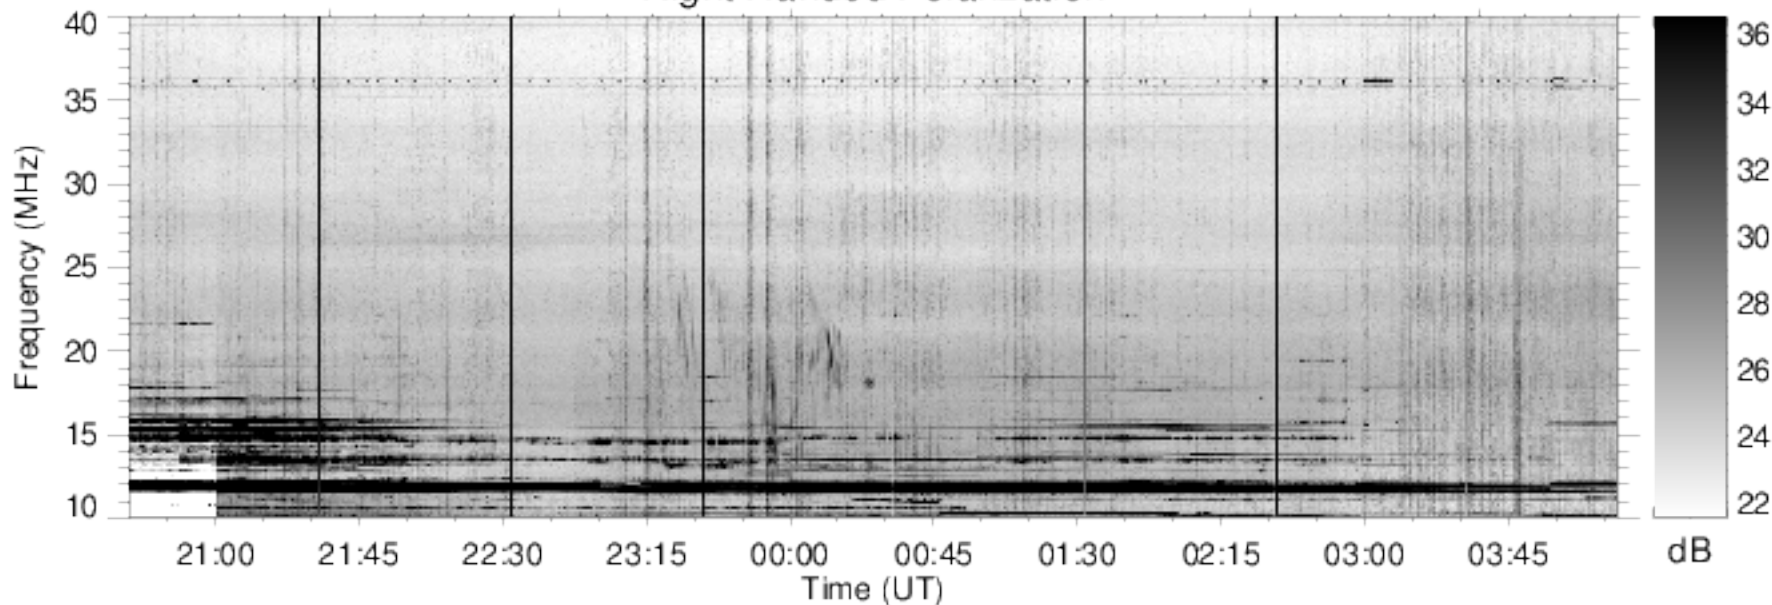

Right Handed Polarization

J150201

Left Handed Polarization

Nancay Decameter Array