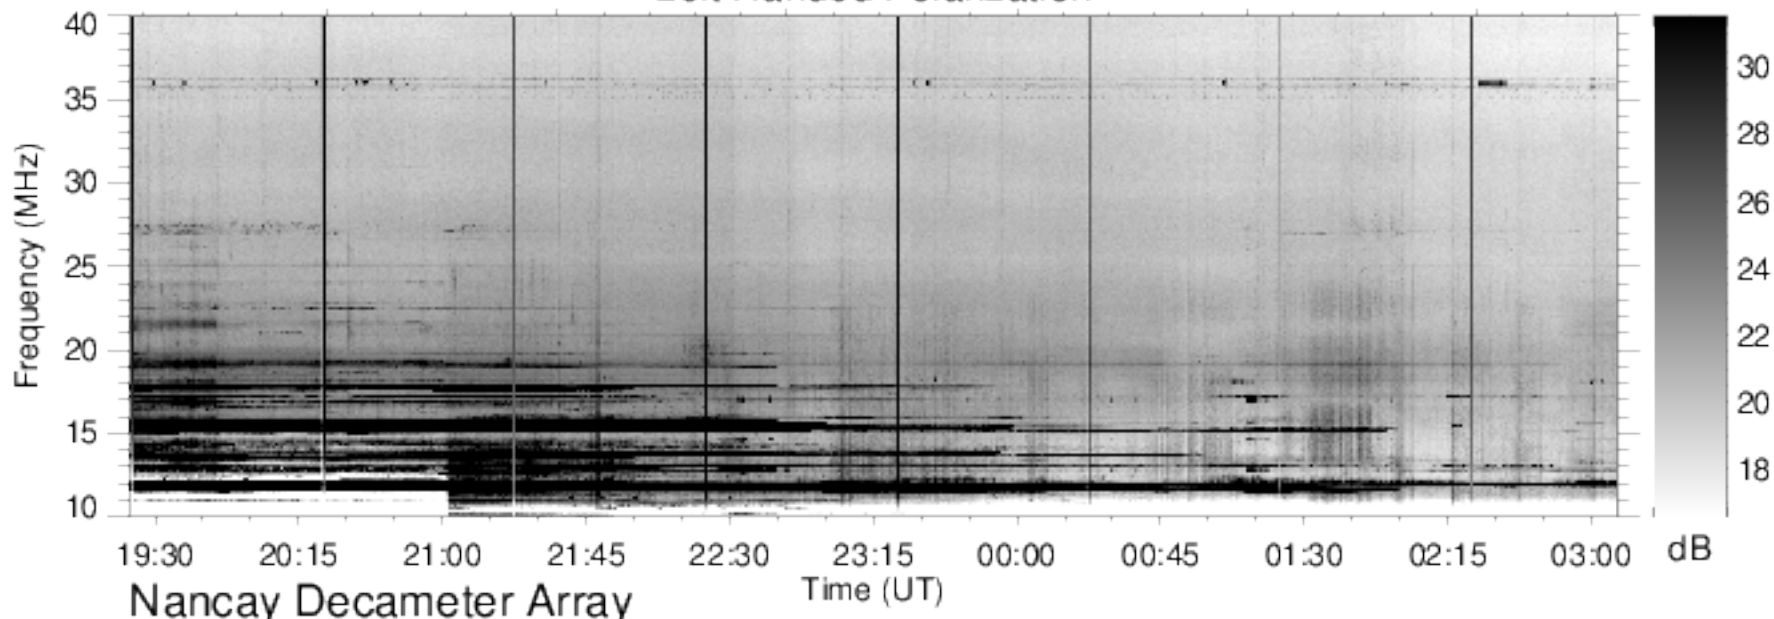

Right Handed Polarization

J080716

Left Handed Polarization

Nancay Decameter Array