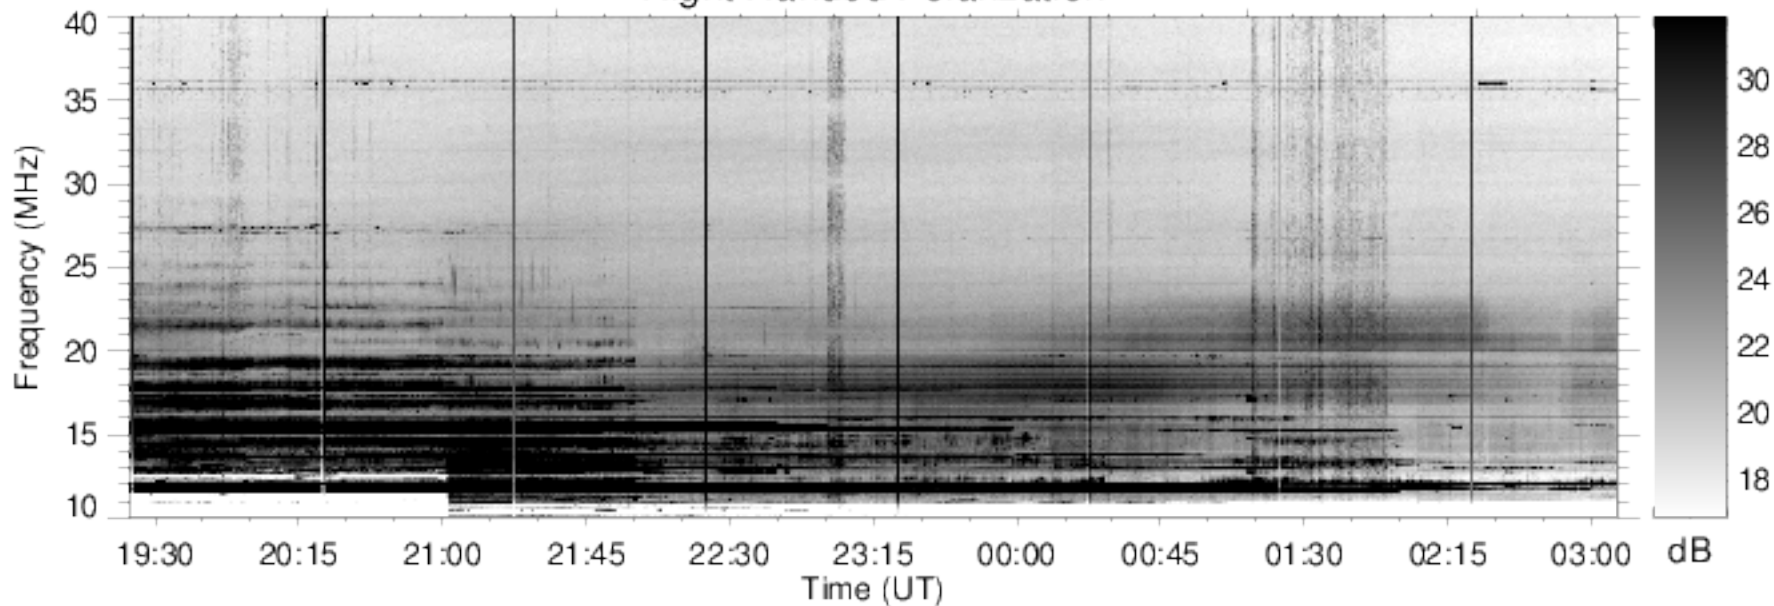

Right Handed Polarization

J080716

Left Handed Polarization

Nancay Decameter Array