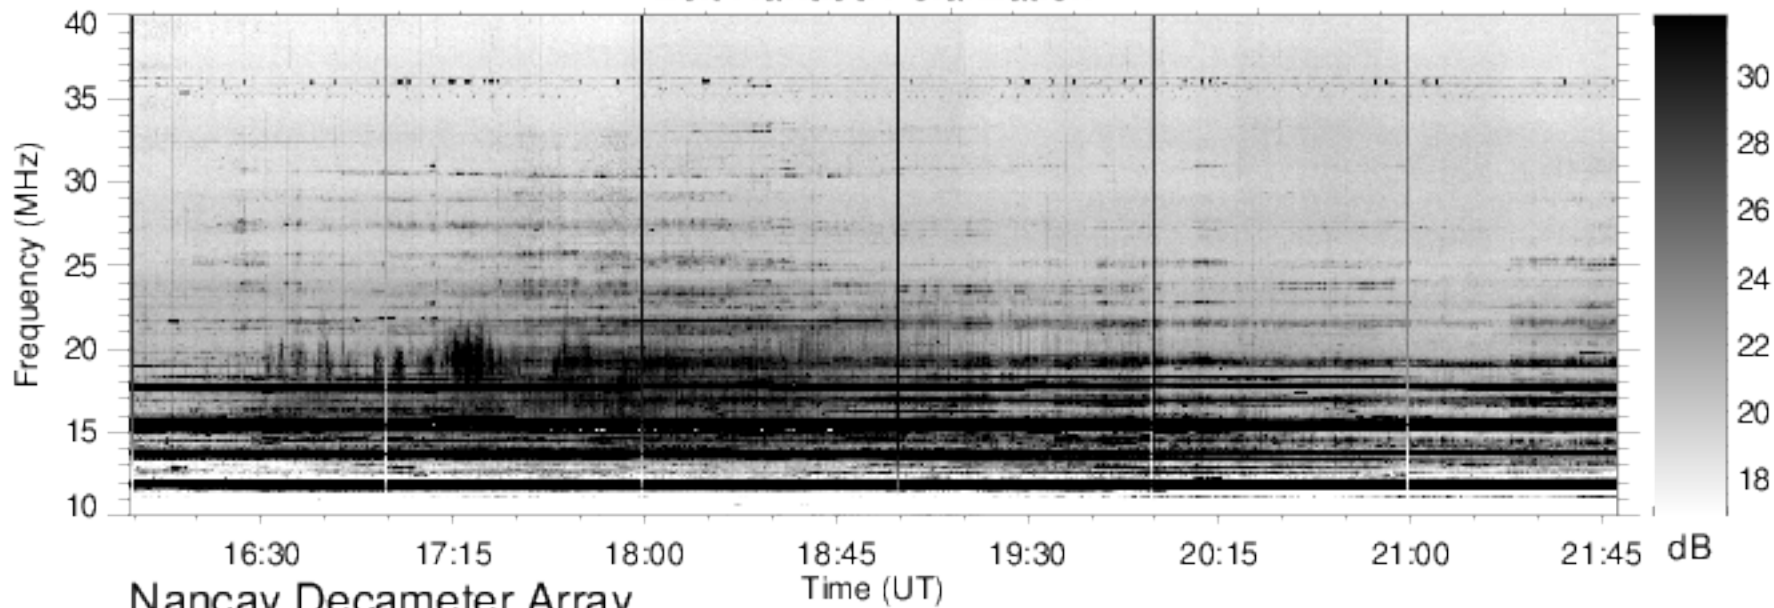

Right Handed Polarization

J070830

Left Handed Polarization

Nancay Decameter Array