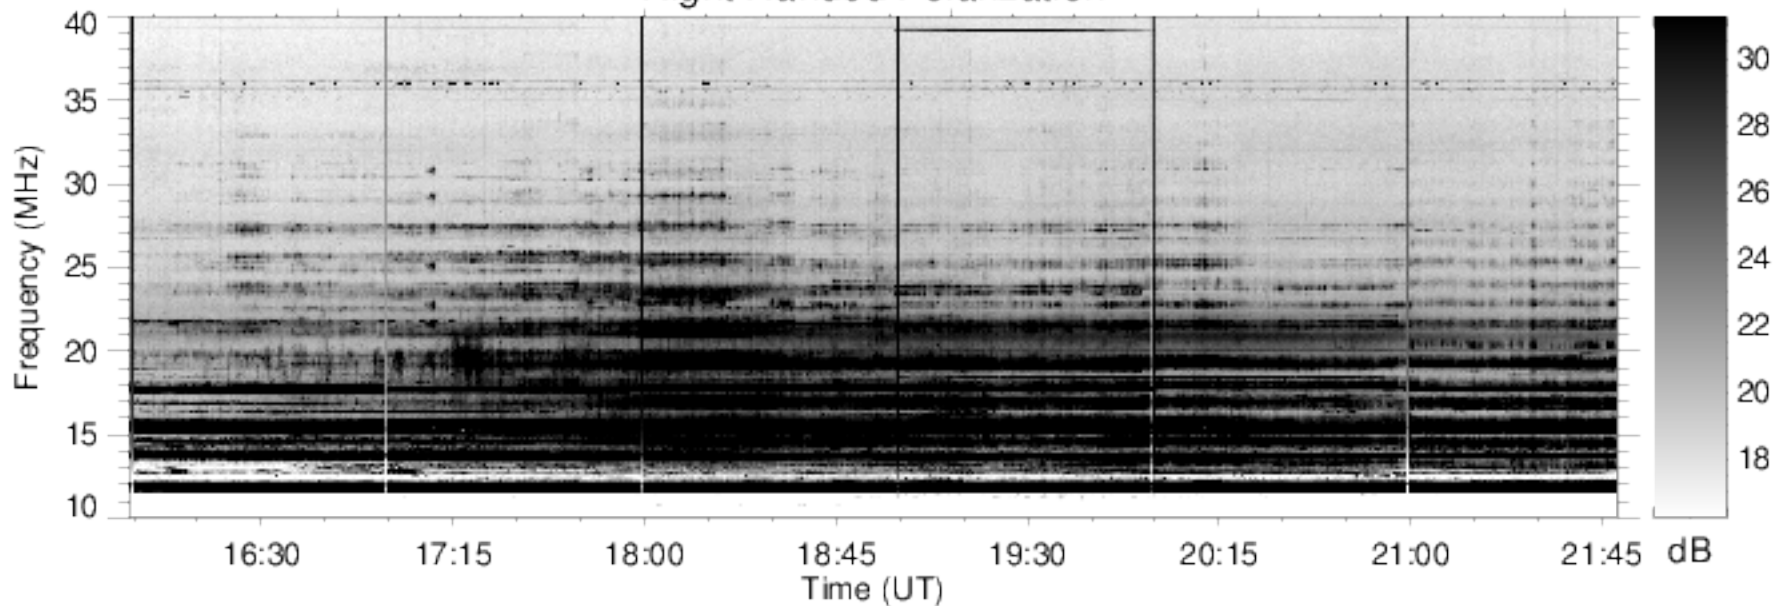

Right Handed Polarization

J070830

Left Handed Polarization

Nancay Decameter Array