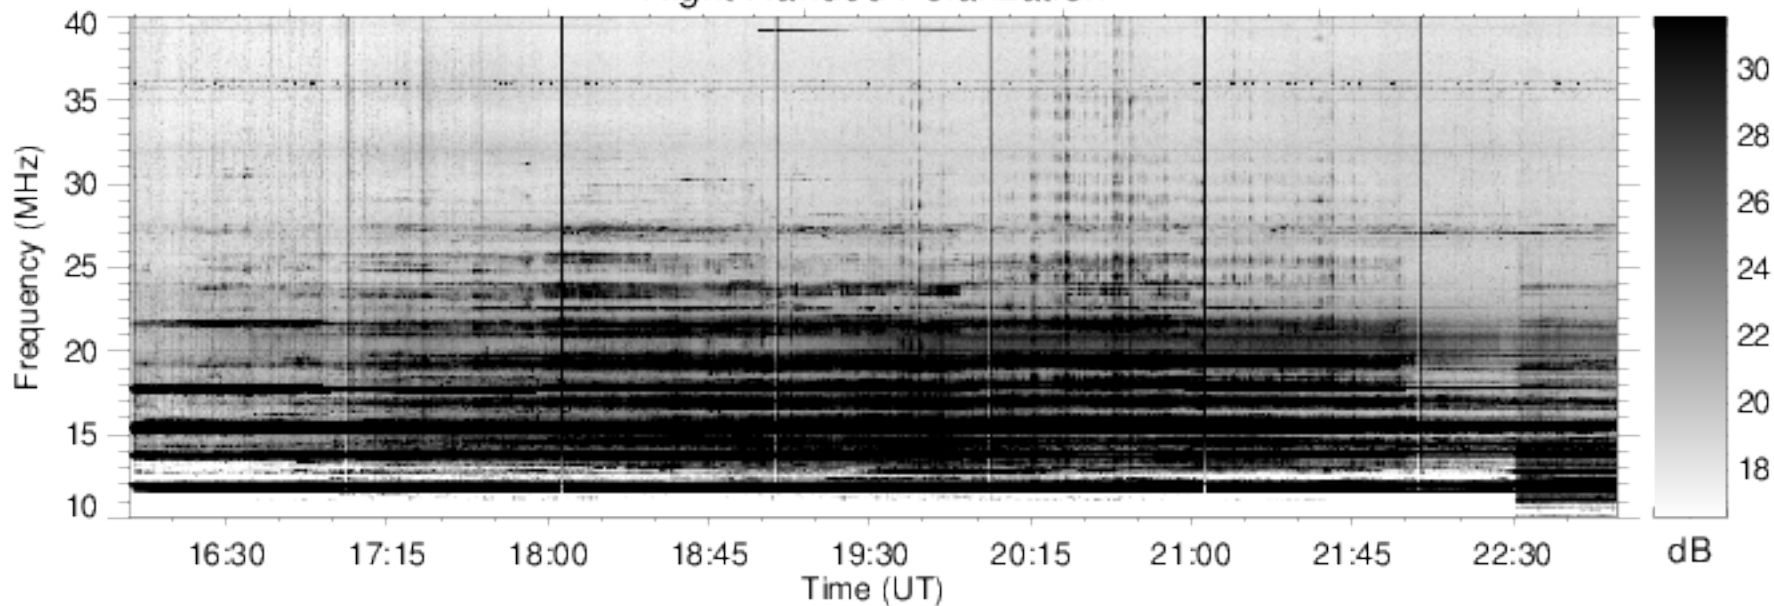

Right Handed Polarization

J070812

Left Handed Polarization

Nancay Decameter Array