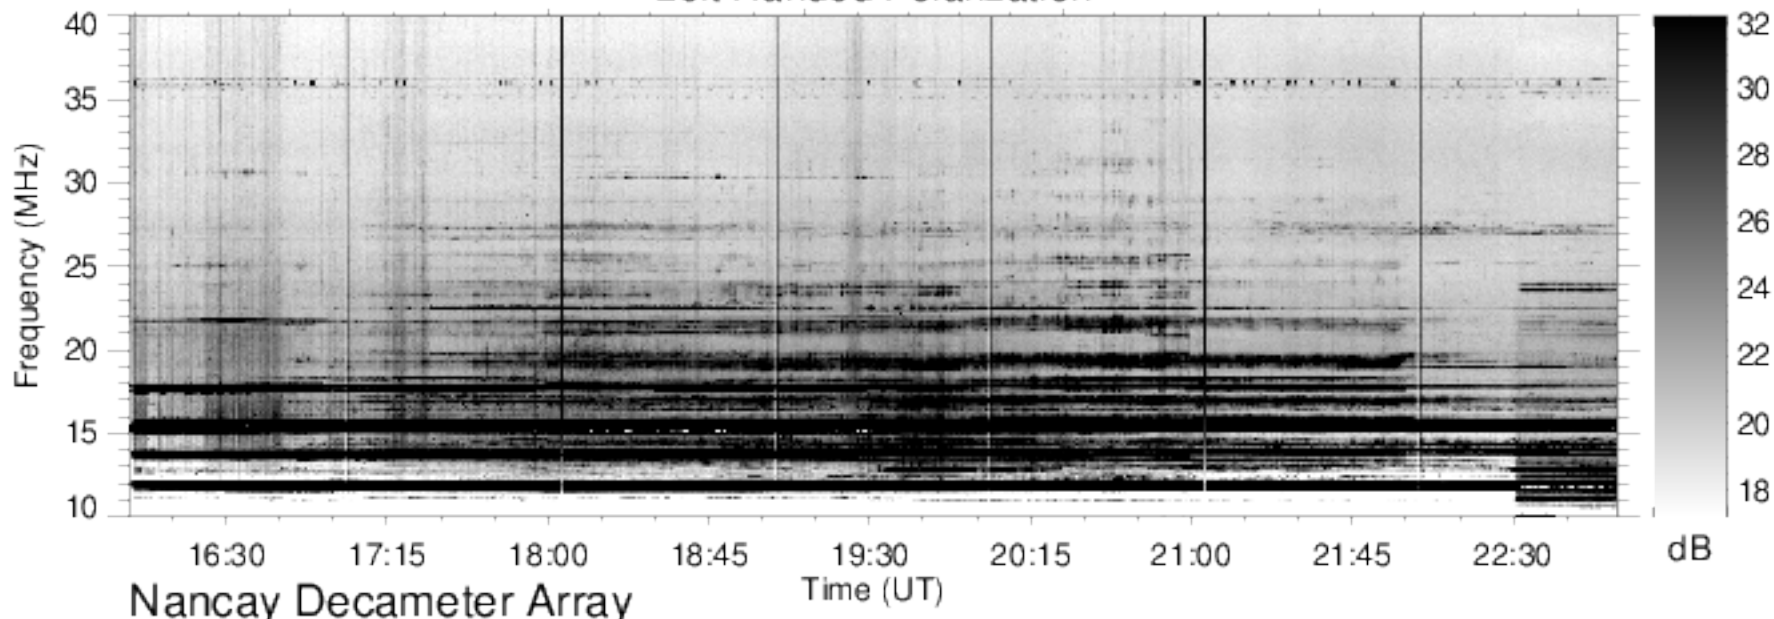

Right Handed Polarization

J070812

Left Handed Polarization

Nancay Decameter Array