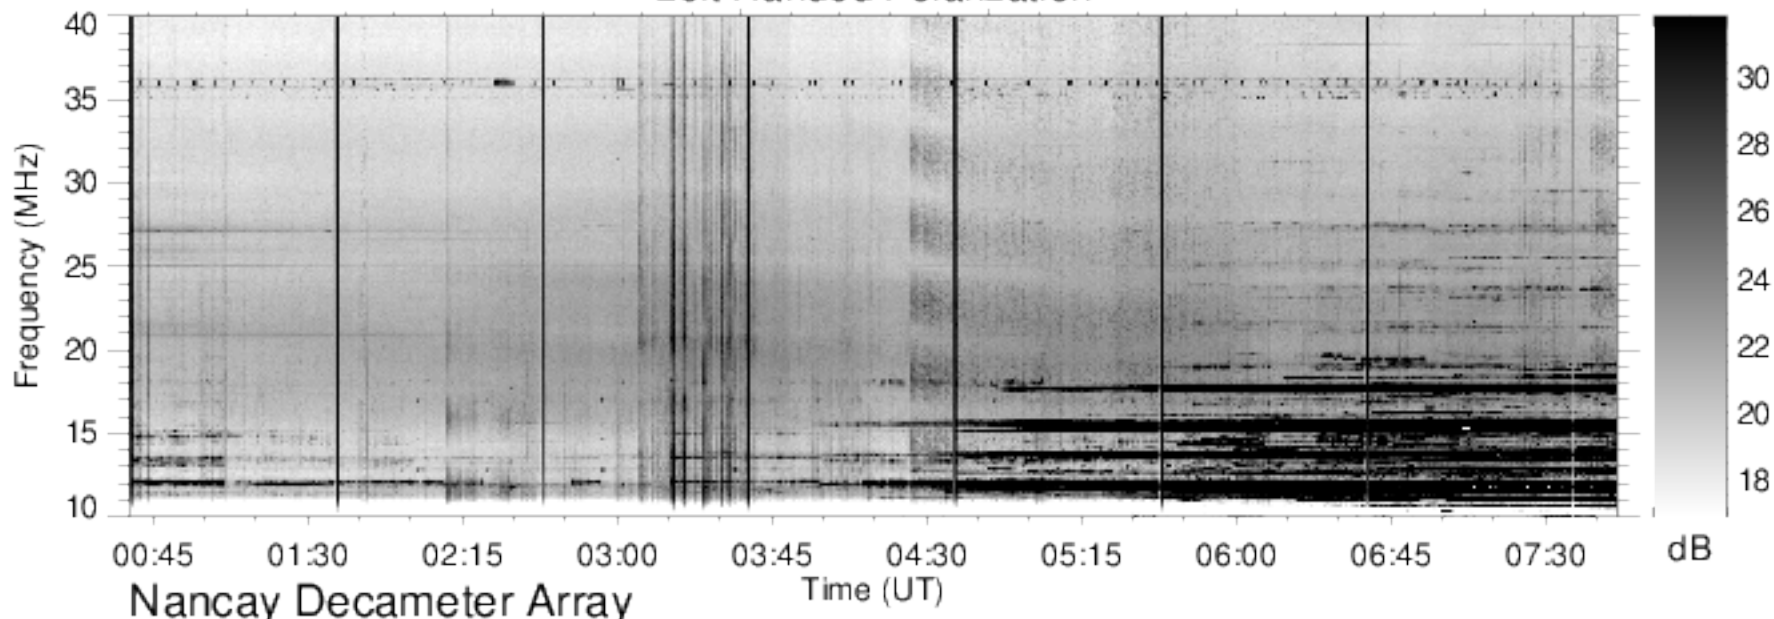

### Right Handed Polarization

# J070330

### Left Handed Polarization

Nancay Decameter Array