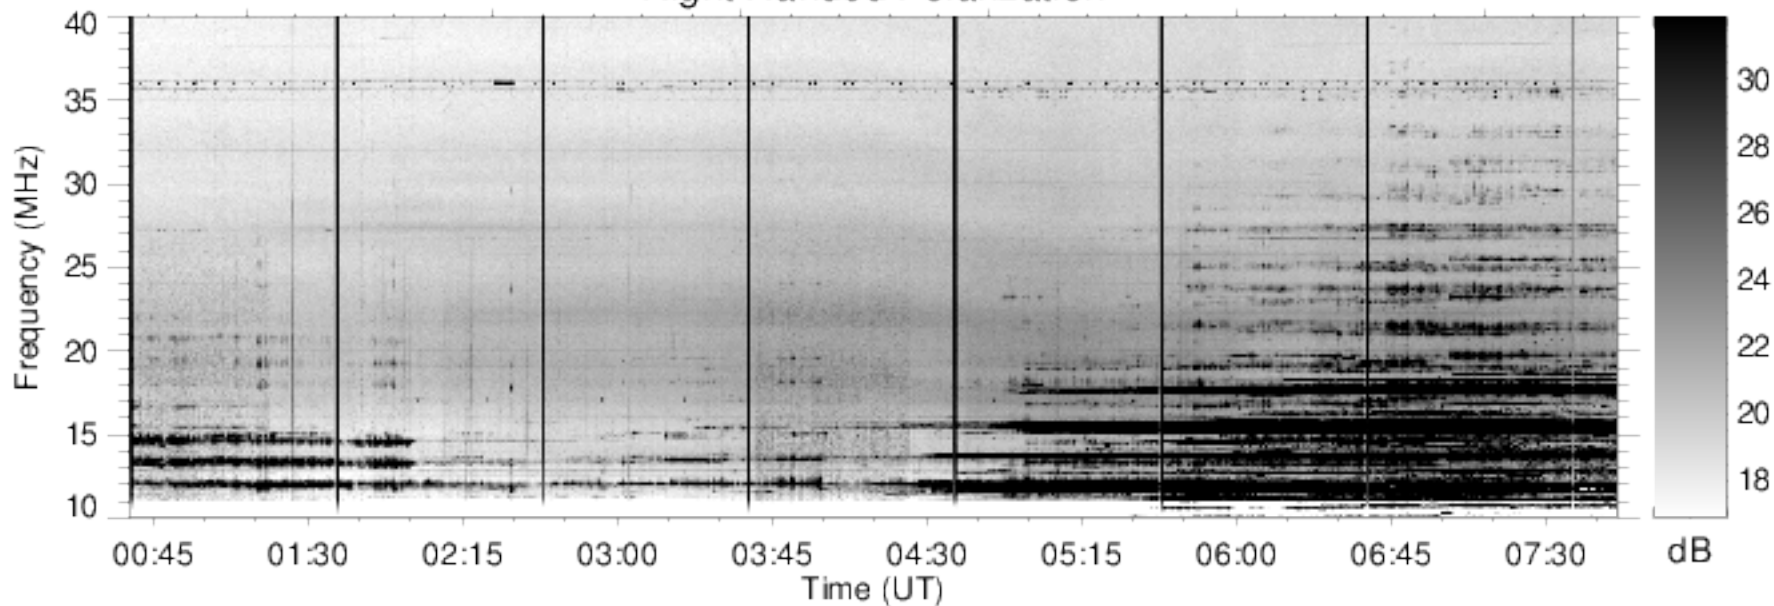

### Right Handed Polarization

# J070330

### Left Handed Polarization

Nancay Decameter Array