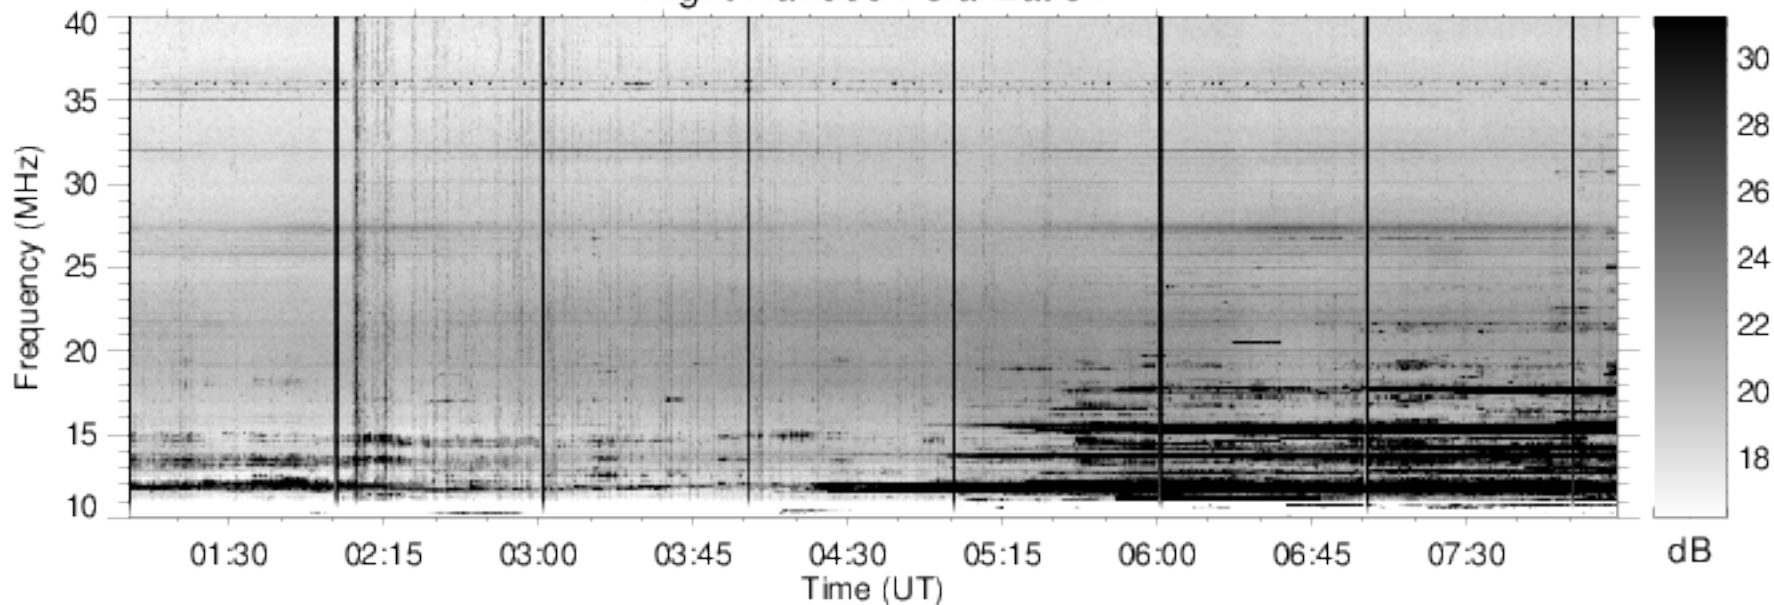

### Right Handed Polarization

J070324

### Left Handed Polarization

Nancay Decameter Array