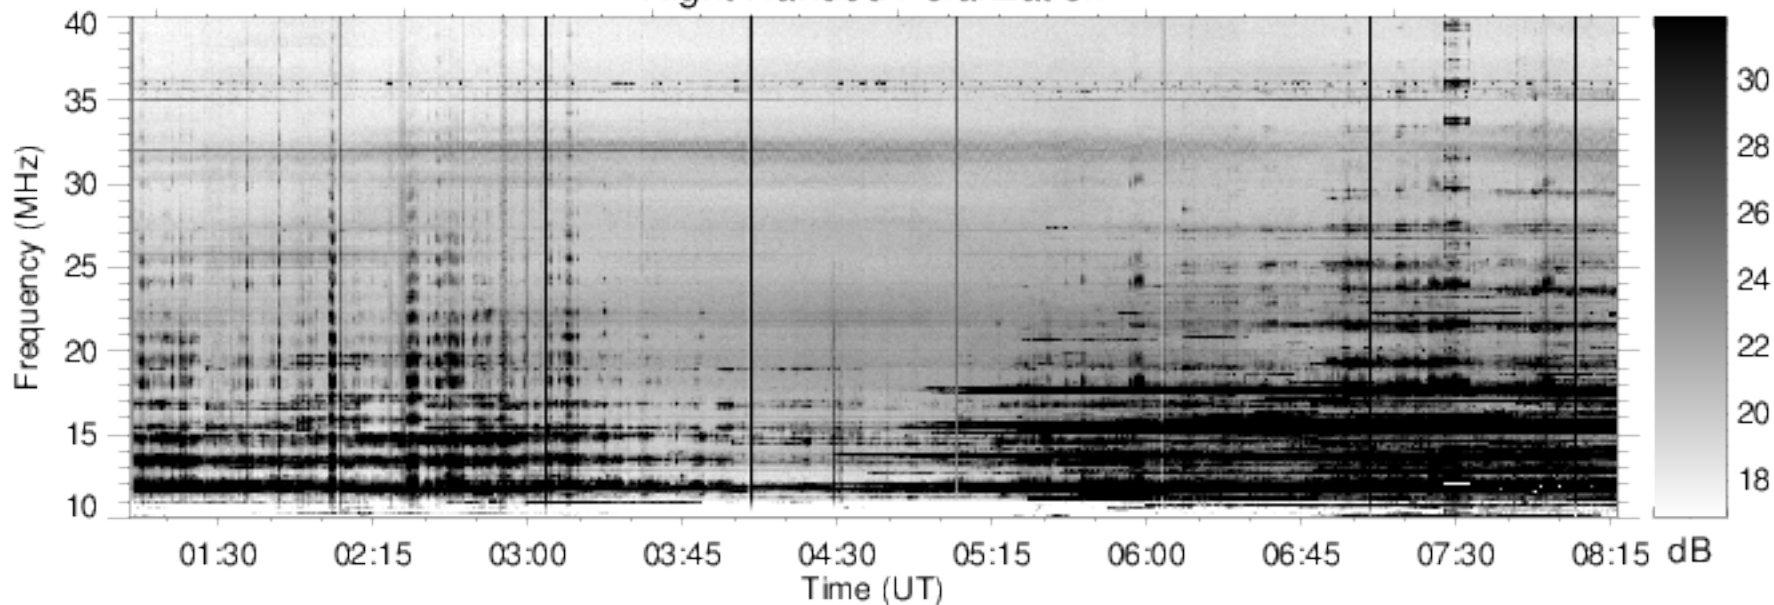

### Right Handed Polarization

J070323

### Left Handed Polarization

Nancay Decameter Array