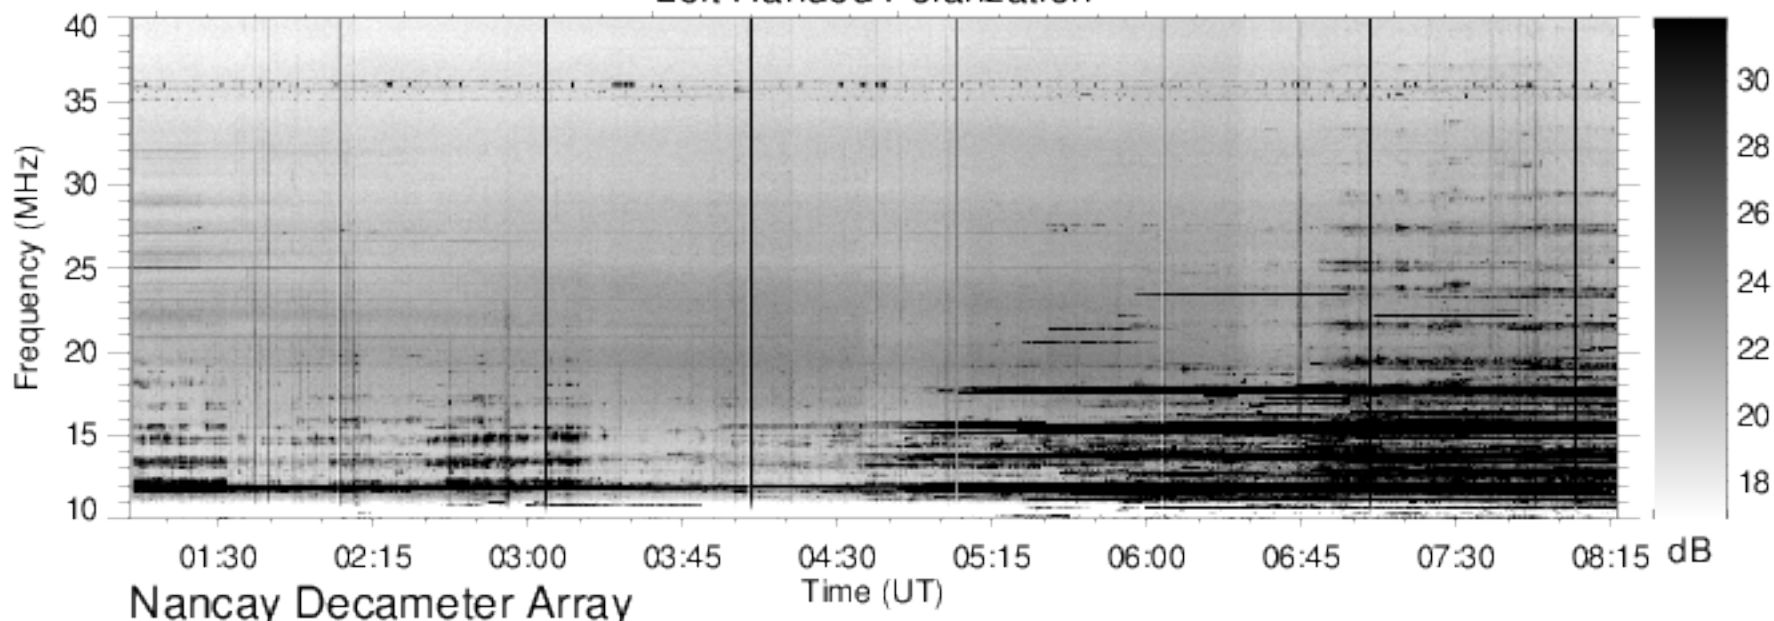

### Right Handed Polarization

J070323

### Left Handed Polarization

Nancay Decameter Array